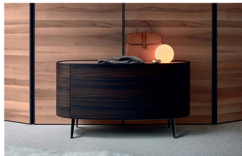

81785/BED NT795/NIGHT STAND

K705/SIDEBOARD