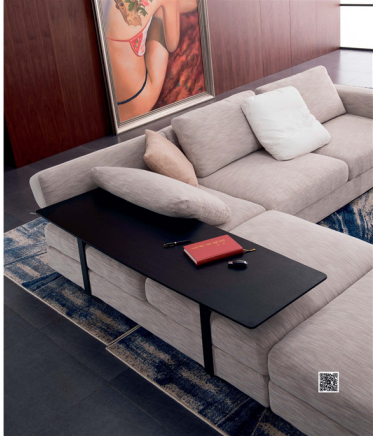

WHEN INTERIORS
AIM FOR
BALANCE AND
UNLIMITED
DESIGN FREEDOM

In questo progetto: composizione Sintesi rovere spessart, contenitori a giorno in metallo laccato opaco visone.
Libreria Bristol rovere spessart, montanti verticali in metallo verniciato piombo.

This project: Sintesi composition in spessart oak, open units in visone mat lacquered metal. Bristol bookcase in spessart oak, vertical columns in piombo painted metal.