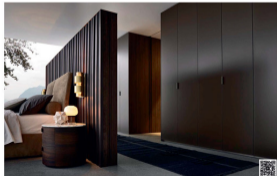

This project: Wall System in cenere oak. Ghost jutting out display cases in reflecting transparent glass, plombo painted frame and caramello mat lacquered back panels. Jet jutting out flap door in cenere oak and inner grid th. 1/2" plombo mat lacquered.