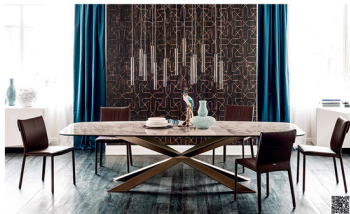

In questo progetto: composizioni Wall System rovere cenere. Vetrine sporgenti Ghost in vetro trasparente riflettente, telaio verniciato piombo e schienali laccato opaco caramello. Ribalta sporgente Jet rovere cenere e griglie interne sp 14 mm laccato opaco piombo.

This project: Wall System in ash oak. Ghost jutting out display cases in reflecting transparent glass, lead painted frame and caramello mat lacquered back panels. Jet jutting out flap door in ash oak and inner grid th. 1/2" lead mat lacquered.

KARO SIDEBORD MIRROR DINO TABLE CARO CHAIR