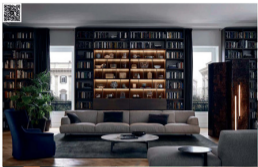

ST42A/SIDE TABLE SB42A/BED S070A/DESK

1600

YOUR HOME YOUR DESIGN AND YOUR LIFE

DS01DAY SYSTEM H509GM SEATER SOFA G033QCHAIR H503AL SOFA ST03AK/COFFEE TABLE ST03C/SIDE TABLE

AN INNOVATIVE DINING ROOM
DEDICATED TO AN ELEGANT
AND INTERNATIONAL
LIFE STYLES