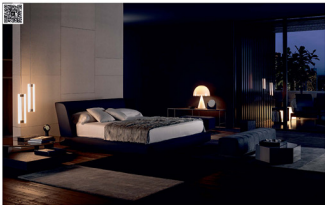

SBOAHEAD HESAREED END

Non richiediamo che tutte le persone in grado di riconoscere e gustare i compromessi con tutta la comprensione profana, perché collaboriamo solo con amiche del cuore, allora chi sono i nostri amici del petto. A nostro parere, devono sperimentare buone educazioni e borse più alto stile di sono eccellenti persone alla moda, che non seguono le masse, sono moderne ma non invidanti, presentano il pensiero profondo della vita e la comprensione unica sull'arte, meglio fondamento economico, sono piene di responsabilità e a e redound sulla società.

We do not require that all the people can recognize and enjoy our products, because we never make compromise with any profane insight, because we only cooperate with bosom friends, then who are our bosom friends? In our opinion, t experience good educations and pursue higher life style and emotional appeal, they are excellent fashionable persons, who do not follow the masses, are modern but not invidant, present the deep thought of the life and unique comprehension on the at better economic foundation, are full of responsibility and affection and redound upon the society.

AN INNOVATIVE BEDROOM
DEDICATED TO AN ELEGANT
AND INTERNATIONAL
LIFE STYLES