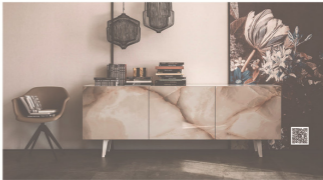

STRONDSIDE TABLE SPROEISNGLE SOFA

BOO/BAR CHAIR

KSOUMCHEN SYSTEM BCOVSTOOL

STEECLARTS FURNITURE

MY DESIGN MY LIFE MY LIFE 201

SCHEMENSYSTEM BICOINTEC

BIROSTABLE C480CHAIR K180MSIDEBOARD

K5020/KUCHEN SYSTEM