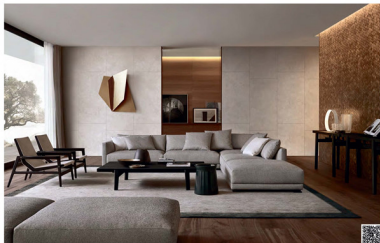

Nelle pagine precedenti e in questa: poltrone Ipanema con scocca imbottita e rivestita in pelle Nabuk 1 latte, struttura olmo nero. Tavolino e consolle Home Hotel Collection in olmo nero. Tavolino Dama laccato lucido muschio. Divano e pouf Bristol in tessuto sfoderabile Derby 1 avorio, cuscini Derby 1 avorio e Cordoba 10 bianco. Nella foto in alto: dettaglio della poltrona Ipanema con scocca imbottita e struttura in legno.

Previous pages and this page: Ipanema armchairs with upholstered body covered in Nabuk leather 1 latte, structure in black elm. Home Hotel Collection coffee table and console in black elm. Muschio glossy lacquered Dama coffee table. Bristol sofa and pouf in removable fabric Derby 1 avorio, cushions in Derby 1 avorio and Cordoba 10 bianco. Above: detail of the Ipanema armchair upholstered body with wooden structure.

SC1702 ARM CHAIR SF1702 SOFA ST1702A COFFEE TABLE G999 STOOL