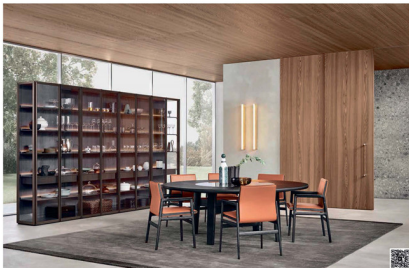

LIFE IS GOOD
AN INNOVATIVE FEATHER SOFA
DEDICATED TO AN ELEGANT
AND INTERNATIONAL
LIFE STYLES

K050WCHEN SYSTEM B86711TABLE C6815AARM CHAIR

Non richiediamo che tutte le persone in grado di riconoscere e gustare il compromesso con tutta la comprensione profana, perché collaboriamo solo con amiche del cuore, allora chi sono i nostri amici del petto? A nostro parere, devono sperimentare buone educazioni e borsa più alto stile di sono eccellenti persone alla moda, che non seguono le masse, sono moderne ma non inondanti, presentano il pensiero profondo della vita e la comprensione unica sull'arte, meglio fondamento economico, sono piene di responsabilità e a redound sulla società.