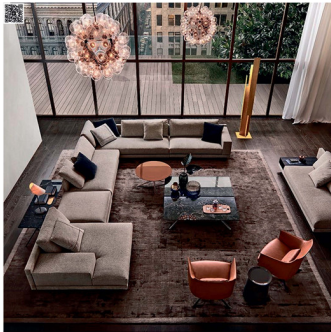

MY DESIGN MY LIFE MY LIFE 201

D8701 DAY SYSTEM - S18001 STOOL - M35KARM CHAIR

ST1790D SIDE TABLE SF1790A SOFA ST1790C SIDE TABLE ST1790A COFFEE TABLE 9C1790 SMALL CHAIR

LIFE IS GOOD

AN INNOVATIVE FEATHER SOFA
DEDICATED TO AN ELEGANT
AND INTERNATIONAL
LIFE STYLES