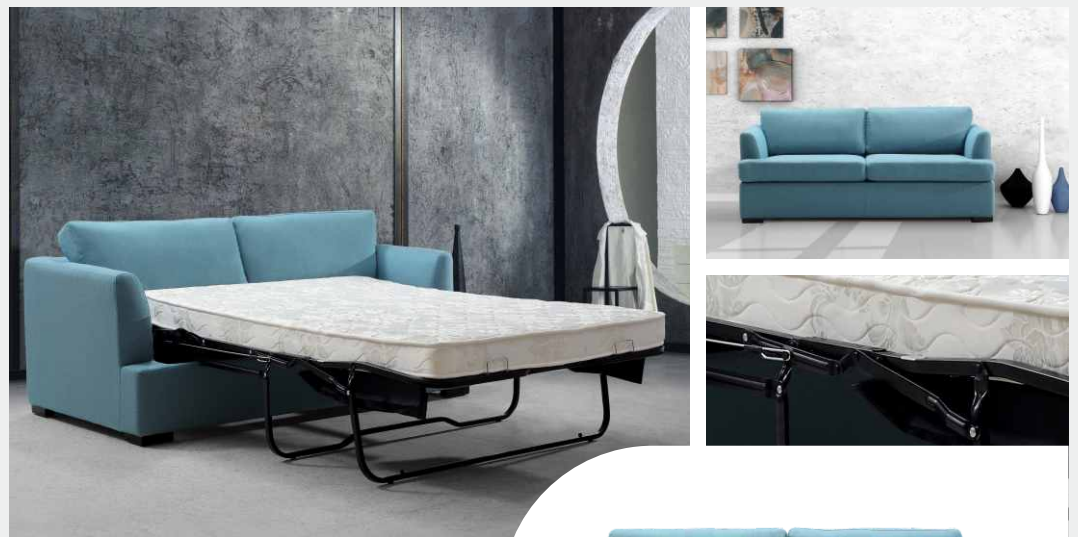

Relaxed attitude

Sofa Sleeper System

Model: #1103A

Sofa Bed - 3B:
L196 x W91 x H75 x SH48 cm
Mattress Size:
L150 x W185 x H12 cm

NEW PRODUCT

S O F A B E D

Model: #1221

Sofa Bed - 3B:
L184 x W102 x H92 x SH48 cm
Mattress Size:
L143 x W195 x H12 cm

Model: #0602

Sofa Bed - 3B:
 L182 x W92 x H84 x SH52 cm
 Mattress Size:
 L130 x W185 x H12 cm

Model: #0281

Sofa Bed - 3B:
 L212 x W92 x H95 x SH51 cm
 Mattress Size:
 L150 x W185x H12 cm

Model: #0752

Sofa Bed - 2.5B:
 L190 x W92 x H85 x SH49 cm
 Mattress Size:
 L130 x W185 x H12 cm

Model: #0821

Sectional: L297 x W221 x H94 x SH48 cm
Sofa Bed-3B: L221 x W91 x H94 x SH48 cm
Chaise: L206 x W93 x H94 x SH48 cm
Mattress Size: L150 x W185 x H12 cm

Model: #0938

Sofa Bed - 3B: L212 x W93x H90 x SH49 cm
Mattress Size: L150 x W185 x H12 cm

Foam Mattress

Width:90cm,100cm,130cm,150cm (customized size is available)
Length: Max 185cm
Thickness:6cm
Applications:ottoman,love seat,sofa,sectionals
CFR1633,BS7177
Use with 2500/3500 Series Mechanisms