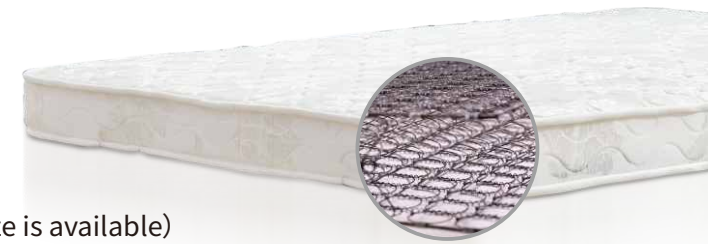

Model: #0866

Sofa Bed - 3B: L210 x W91x H85 x SH43 cm

Model: #0497

Ottoman - B: L121 x W81x H43 cm
Mattress Size: L95 x W185 x H6 cm

Model: #0647

Sectional: L284 x W189 x H82 x SH48 cm
Sofa Bed-3B: L183 x W102 x H82 x SH48 cm
Chaise: L189 x W101 x H82m x SH48 cm
Mattress Size: L140 x W198 x H12 cm

Know more about our sofa sleeper mattress

Spring Mattress

Width:90cm,100cm,130cm,150cm (customized size is available)
Length: Max 185cm
Thickness:12cm
Applications:ottoman,love seat,sofa,sectionals
CFR1633,BS7177
Use with 2500/3500 Series Mechanisms