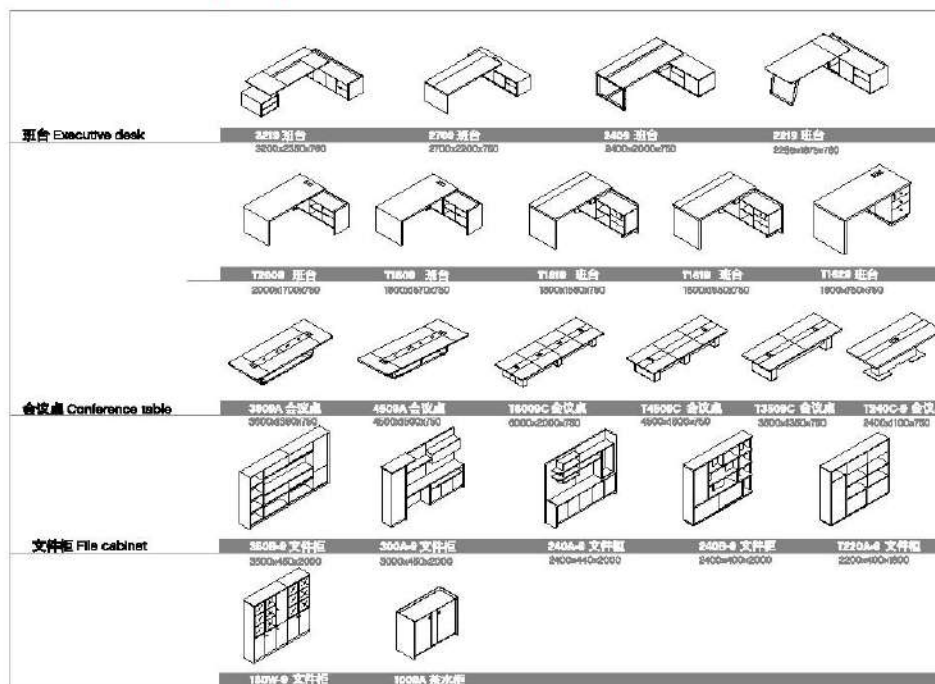

Product line elements

Product space

I CS SERIES 雅尚 | [01系列]

I A-SA SERIES 艾斯雅 | [03系列]

I S-YS SERIES 赛雅斯 | [05系列]

Product line elements

Product space

I LI-T SERIES 利特 | 06系列

I KD SERIES 凯帝 | 02系列

I V-WA SERIES 九曜 | 09系列

I ZY SERIES 尊哲 | 08系列

Offer You The Best Options

Product line elements

Product space

I Tea table & Negotiating table 茶几 & 洽谈桌 I

茶几 Tea table				
	C1402 茶几 1400x700x180	C1419 茶几 1400x750x145	1508 茶几 1500x800x50	C1208A 茶几 1100x200x170
洽谈桌 Negotiating table				
	C8200 茶几 1150x600x135	C8205 茶几 1150x600x150	C1302 茶几 1500x720x425	C1303 茶几 1500x700x425
	A902 洽谈桌 800x900x225	A 桌 1300x950x750		