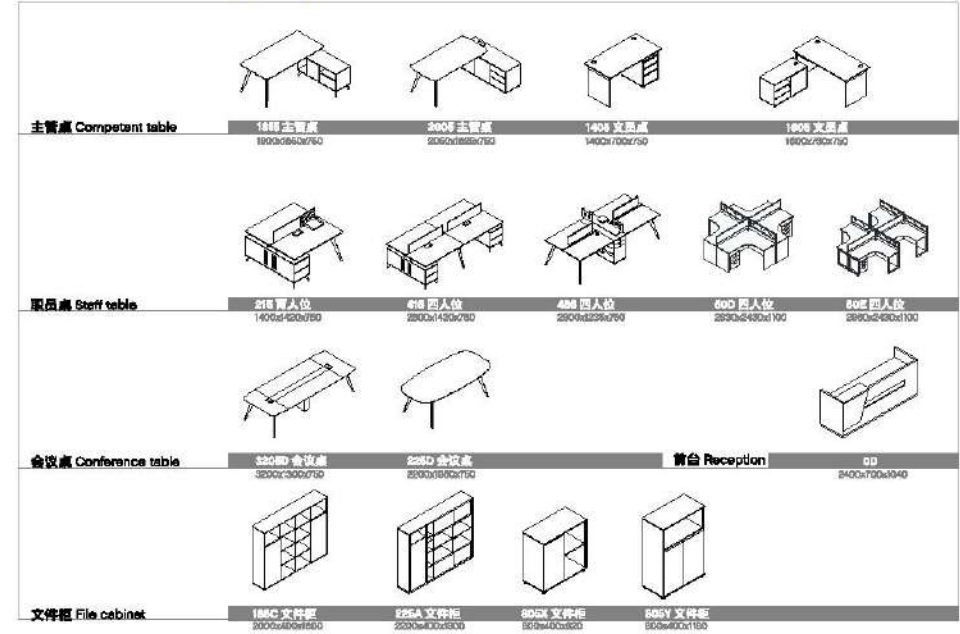

I S-YS SERIES 赛雅斯 | [05系列]