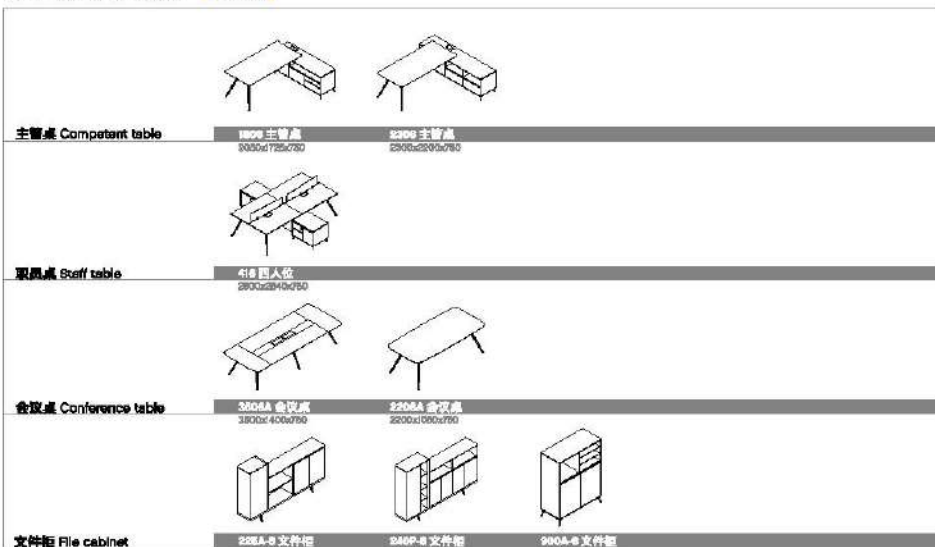

I KD SERIES 凯帝 | 02系列

I V-WA SERIES 九曜 | 09系列

I ZY SERIES 尊哲 | 08系列

Offer You The Best Options

Product line elements

Product space

I Tea table & Negotiating table 茶几 & 洽谈桌 I

茶几 Tea table				
	C1402 茶几 1400x700x180	C1419 茶几 1400x750x145	1508 茶几 1500x800x50	C1208A 茶几 1100x200x170
洽谈桌 Negotiating table				
	C8200 茶几 1150x600x135	C8205 茶几 1150x600x150	C1302 茶几 1500x720x425	C1303 茶几 1500x700x425
	A902 洽谈桌 800x900x225	A 桌 1300x950x750		