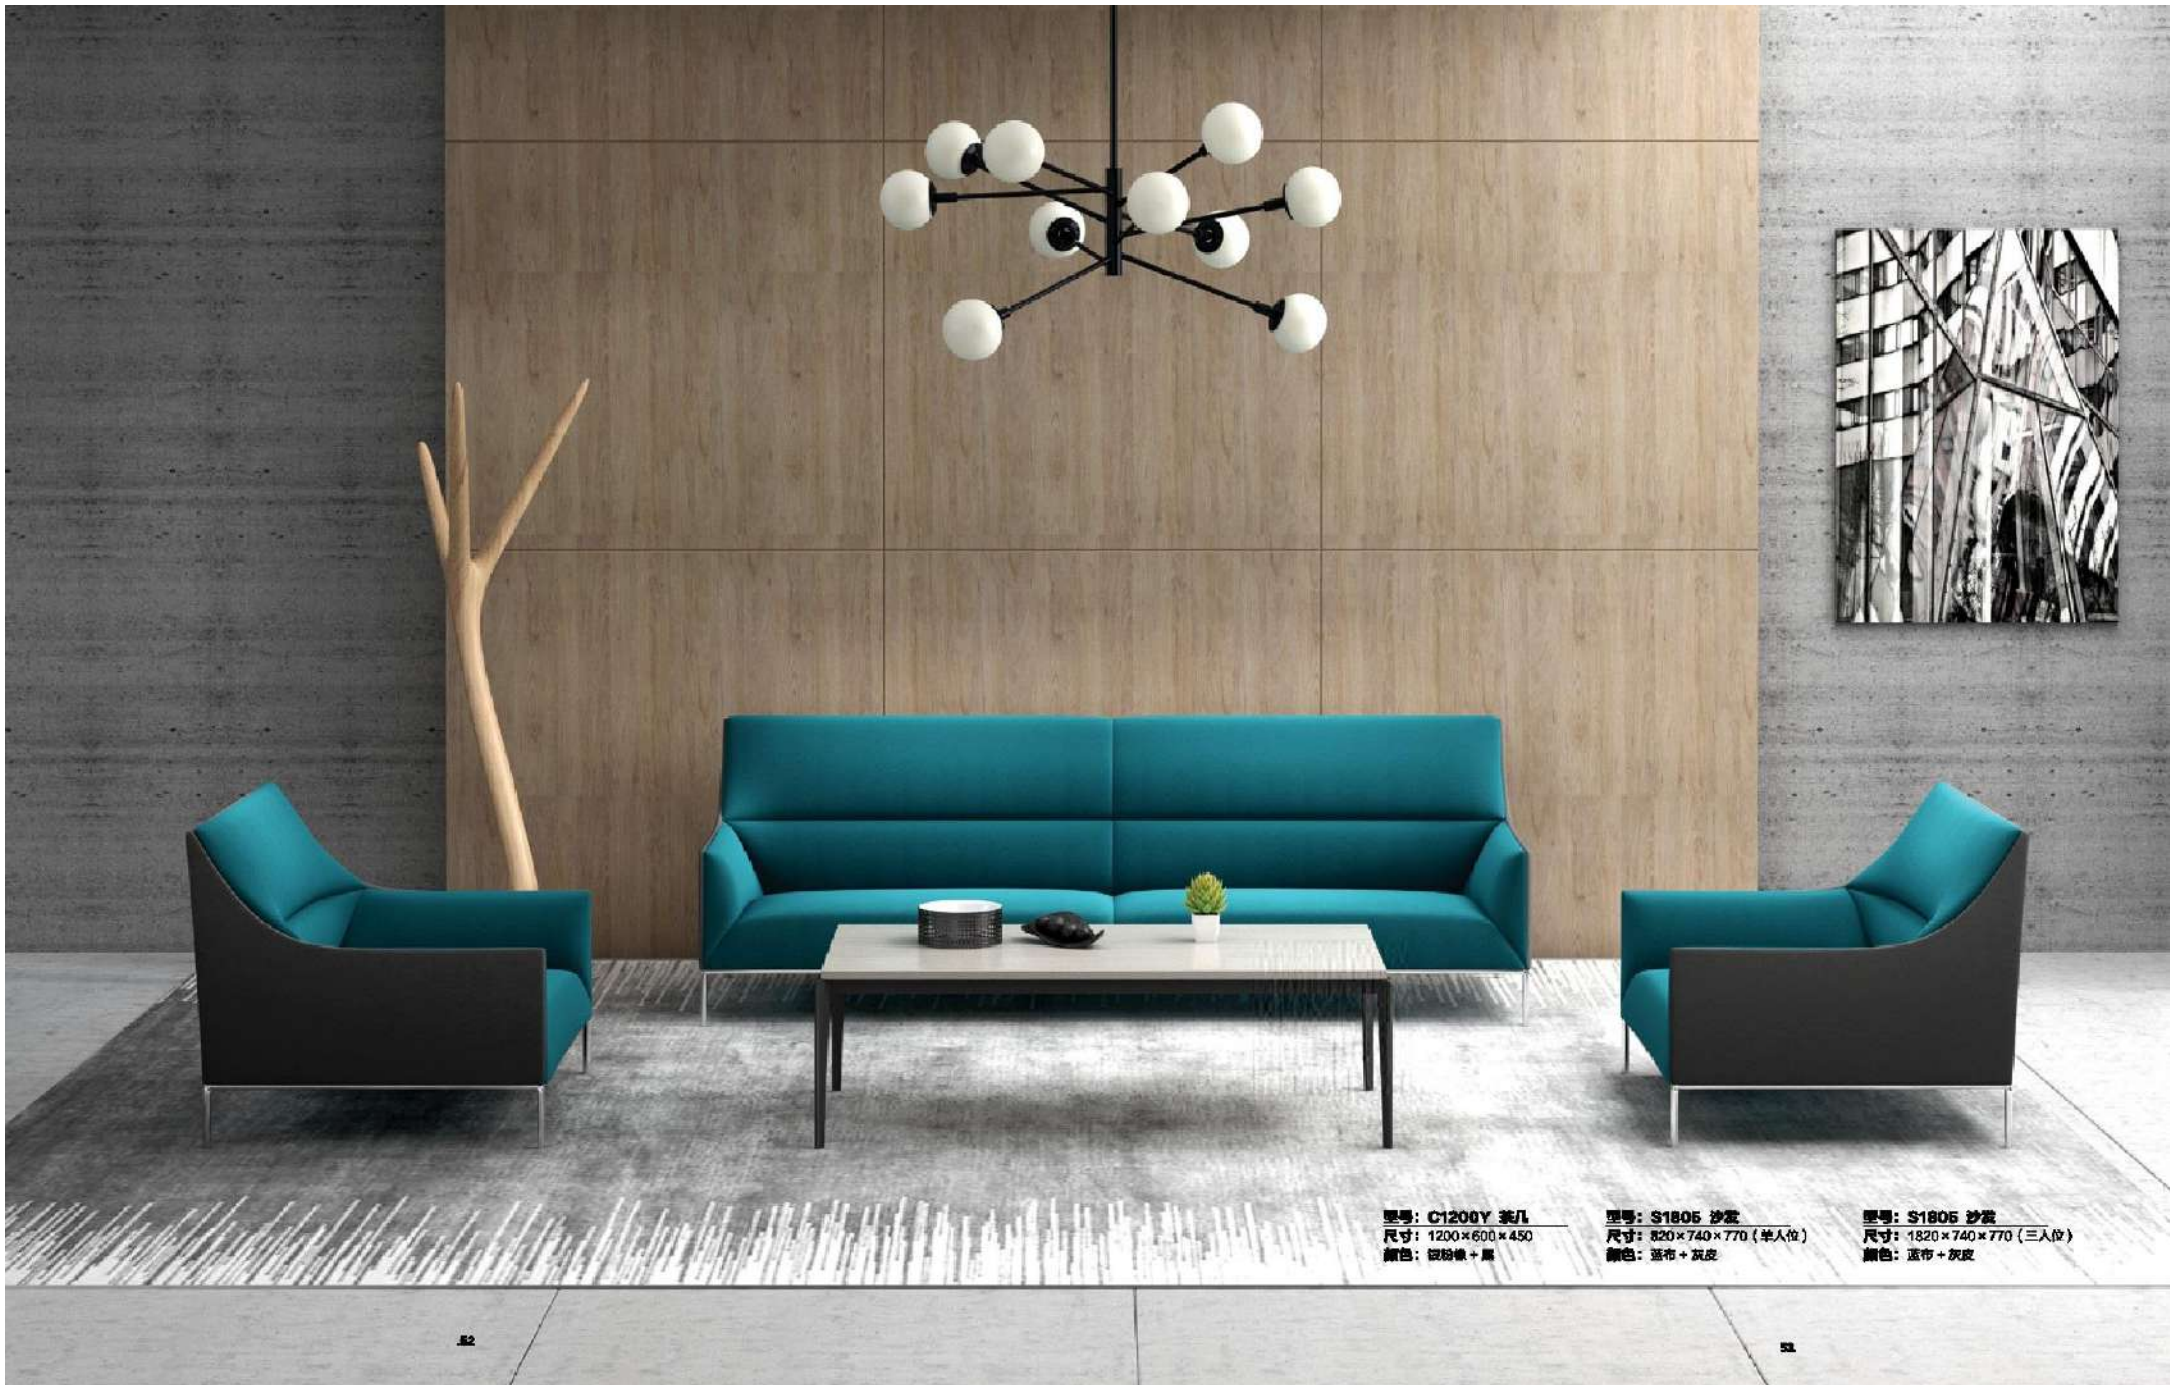

型号: C1200Y 茶几
尺寸: 1200×600×450
颜色: 胡桃木+黑

型号: S1806 沙发
尺寸: 820×740×770 (单人位)
颜色: 蓝布+灰皮

型号: S1806 沙发
尺寸: 1820×740×770 (三人位)
颜色: 蓝布+灰皮