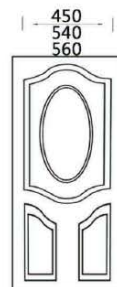

SC

Length:2150mm Width:600-1050mm Standard thickness:2.7mm,3.0mm,4.2mm