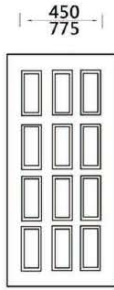

SG

SH

SI

SJ

Length:2150mm Width:600-1050mm Standard thickness:2.7mm,3.0mm,4.2mm

SJ-1

SK

SL