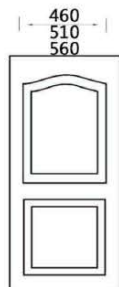

SA

Length:2150mm Width:600-1050mm Standard thickness:2.7mm,3.0mm,4.2mm