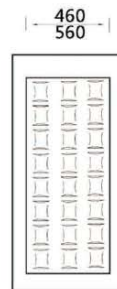

Length:2150mm Width:600-1050mm Standard thickness:2.7mm,3.0mm,4.2mm

M-SL-2

M-SM
(MG-SM)

M-SN

M-SO

M-SP

M-SQ
(MG-SQ)

M-SR

M-SS

M-SU

M-SW
(MG-SW)

M-SW-1
(MG-SW-1)

M-SX

Length:2150mm Width:600-1050mm Standard thickness:2.7mm,3.0mm,4.2mm

M-SY
(MG-SY)

M-SZ

MG-SL-3

MG-SC-P

M-SD
(MG-SD)

M-AC

Length:2150mm Width:600-1050mm Standard thickness:2.7mm,3.0mm,4.2mm

Honeycomb Paper

Hollow Particle Board

Solid Wood