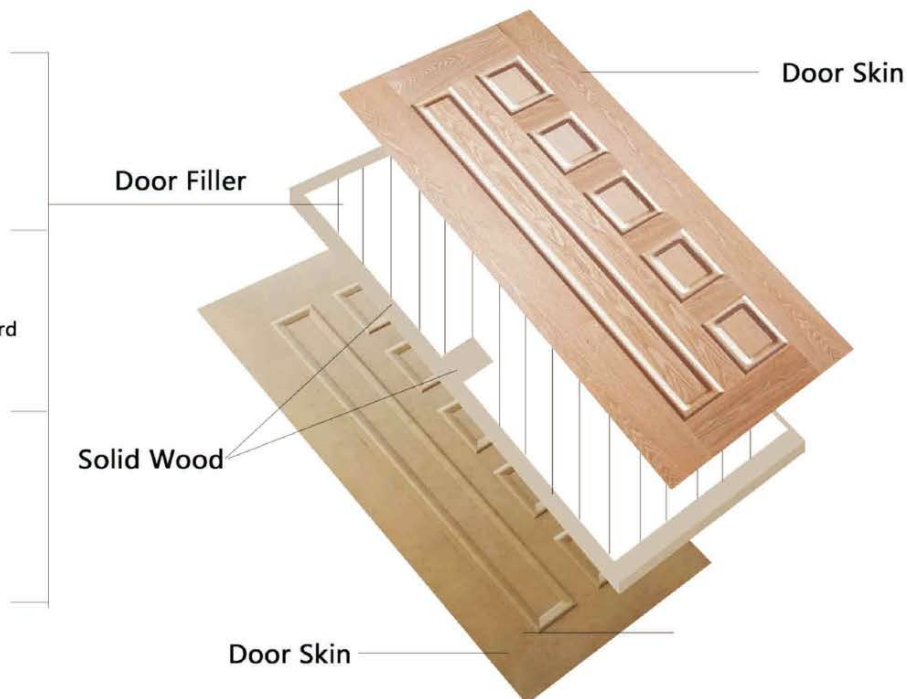

Length:2150mm Width:600-1050mm Standard thickness:2.7mm,3.0mm,4.2mm