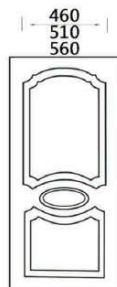

SB

Length:2150mm Width:600-1050mm Standard thickness:2.7mm,3.0mm,4.2mm