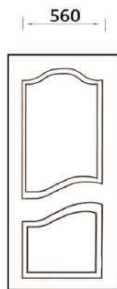

Length:2150mm Width:600-1050mm Standard thickness:2.7mm,3.0mm,4.2mm

M-SL-2

M-SM
(MG-SM)

M-SN

M-SO

M-SP

M-SQ
(MG-SQ)

M-SR

M-SS

M-SU

M-SW
(MG-SW)

M-SW-1
(MG-SW-1)

M-SX

Length:2150mm Width:600-1050mm Standard thickness:2.7mm,3.0mm,4.2mm

M-SY
(MG-SY)

M-SZ