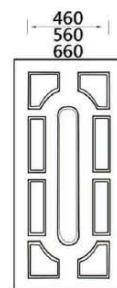

SG

SH

SI

SJ

Length:2150mm Width:600-1050mm Standard thickness:2.7mm,3.0mm,4.2mm

SJ-1

SK

SL