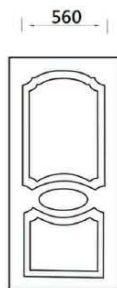

M-SB-2

Length:2150mm Width:600-1050mm Standard thickness:2.7mm,3.0mm,4.2mm