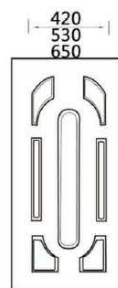

M-SS

M-SU

M-SW
(MG-SW)

M-SW-1
(MG-SW-1)

M-SX

Length:2150mm Width:600-1050mm Standard thickness:2.7mm,3.0mm,4.2mm

M-SY
(MG-SY)

M-SZ

MG-SL-3

MG-SC-P

M-SD
(MG-SD)

M-AC

Length:2150mm Width:600-1050mm Standard thickness:2.7mm,3.0mm,4.2mm

Honeycomb Paper

Hollow Particle Board

Solid Wood