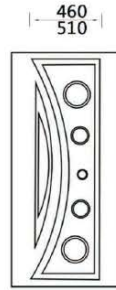

SG

SH

SI

SJ

Length:2150mm Width:600-1050mm Standard thickness:2.7mm,3.0mm,4.2mm

SJ-1

SK

SL