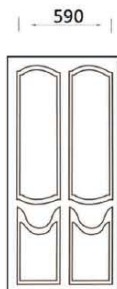

M-SE

Length:2150mm Width:600-1050mm Standard thickness:2.7mm,3.0mm,4.2mm