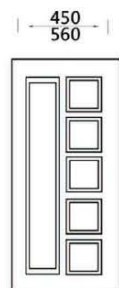

SG

SH

SI

SJ

Length:2150mm Width:600-1050mm Standard thickness:2.7mm,3.0mm,4.2mm

SJ-1

SK

SL