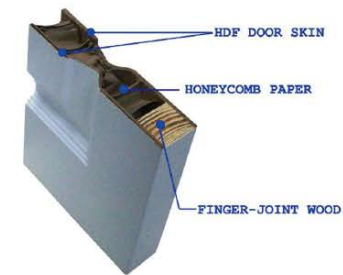

TYPE CG

TYPE HG

TYPE DG

ARCHITRAVE

JAMB

DOOR JAMB: 18mm+12mm SOLID WOOD
DOOR ARCHITRAVE: 15MM MDF

YC-015

TYPE ALG

TYPE BG

TYPE CG

TYPE DG

TYPE EG

TYPE FG

TYPE HG

TYPE LG

TYPE PG