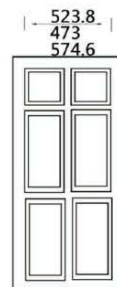

SG

SH

SI

SJ

Length:2150mm Width:600-1050mm Standard thickness:2.7mm,3.0mm,4.2mm

SJ-1

SK

SL