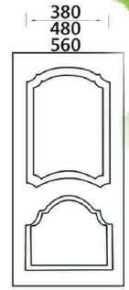

SG

SH

SI

SJ

Length:2150mm Width:600-1050mm Standard thickness:2.7mm,3.0mm,4.2mm

SJ-1

SK

SL