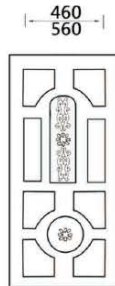

M-SC-1

M-SE

M-SF

M-SG

M-SH

M-SI

M-SJ
(MG-SJ)

M-SJ-1
(MG-SJ-1)

Length:2150mm Width:600-1050mm Standard thickness:2.7mm,3.0mm,4.2mm

M-SL-2

M-SM
(MG-SM)

M-SN

M-SO

M-SP

M-SQ
(MG-SQ)

M-SR

M-SS

M-SU

M-SW
(MG-SW)

M-SW-1
(MG-SW-1)

M-SX

Length:2150mm Width:600-1050mm Standard thickness:2.7mm,3.0mm,4.2mm

M-SY
(MG-SY)

M-SZ