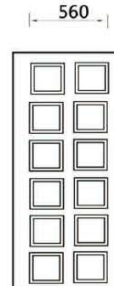

Length:2150mm Width:600-1050mm Standard thickness:2.7mm,3.0mm,4.2mm

M-SL-2

M-SM
(MG-SM)

M-SN

M-SO

M-SP

M-SQ
(MG-SQ)

M-SR

M-SS

M-SU

M-SW
(MG-SW)

M-SW-1
(MG-SW-1)

M-SX

Length:2150mm Width:600-1050mm Standard thickness:2.7mm,3.0mm,4.2mm

M-SY
(MG-SY)

M-SZ