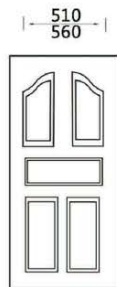

SF

Length:2150mm Width:600-1050mm Standard thickness:2.7mm,3.0mm,4.2mm