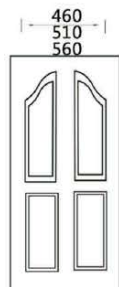

SE

Length:2150mm Width:600-1050mm Standard thickness:2.7mm,3.0mm,4.2mm