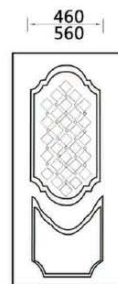

Length:2150mm Width:600-1050mm Standard thickness:2.7mm,3.0mm,4.2mm

M-SL-2

M-SM
(MG-SM)

M-SN

M-SO

M-SP

M-SQ
(MG-SQ)

M-SR

M-SS

M-SU

M-SW
(MG-SW)

M-SW-1
(MG-SW-1)

M-SX

Length:2150mm Width:600-1050mm Standard thickness:2.7mm,3.0mm,4.2mm

M-SY
(MG-SY)

M-SZ

MG-SL-3

MG-SC-P

M-SD
(MG-SD)

M-AC

Length:2150mm Width:600-1050mm Standard thickness:2.7mm,3.0mm,4.2mm

Honeycomb Paper

Hollow Particle Board

Solid Wood