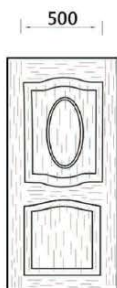

Length:2150mm Width:600-1050mm Standard thickness:2.7mm,3.0mm,4.2mm

M-SL-2

M-SM
(MG-SM)

M-SN

M-SO

M-SP

M-SQ
(MG-SQ)

M-SR

M-SS

M-SU

M-SW
(MG-SW)

M-SW-1
(MG-SW-1)

M-SX

Length:2150mm Width:600-1050mm Standard thickness:2.7mm,3.0mm,4.2mm

M-SY
(MG-SY)

M-SZ

MG-SL-3

MG-SC-P

M-SD
(MG-SD)

M-AC

Length:2150mm Width:600-1050mm Standard thickness:2.7mm,3.0mm,4.2mm

Honeycomb Paper

Hollow Particle Board

Solid Wood