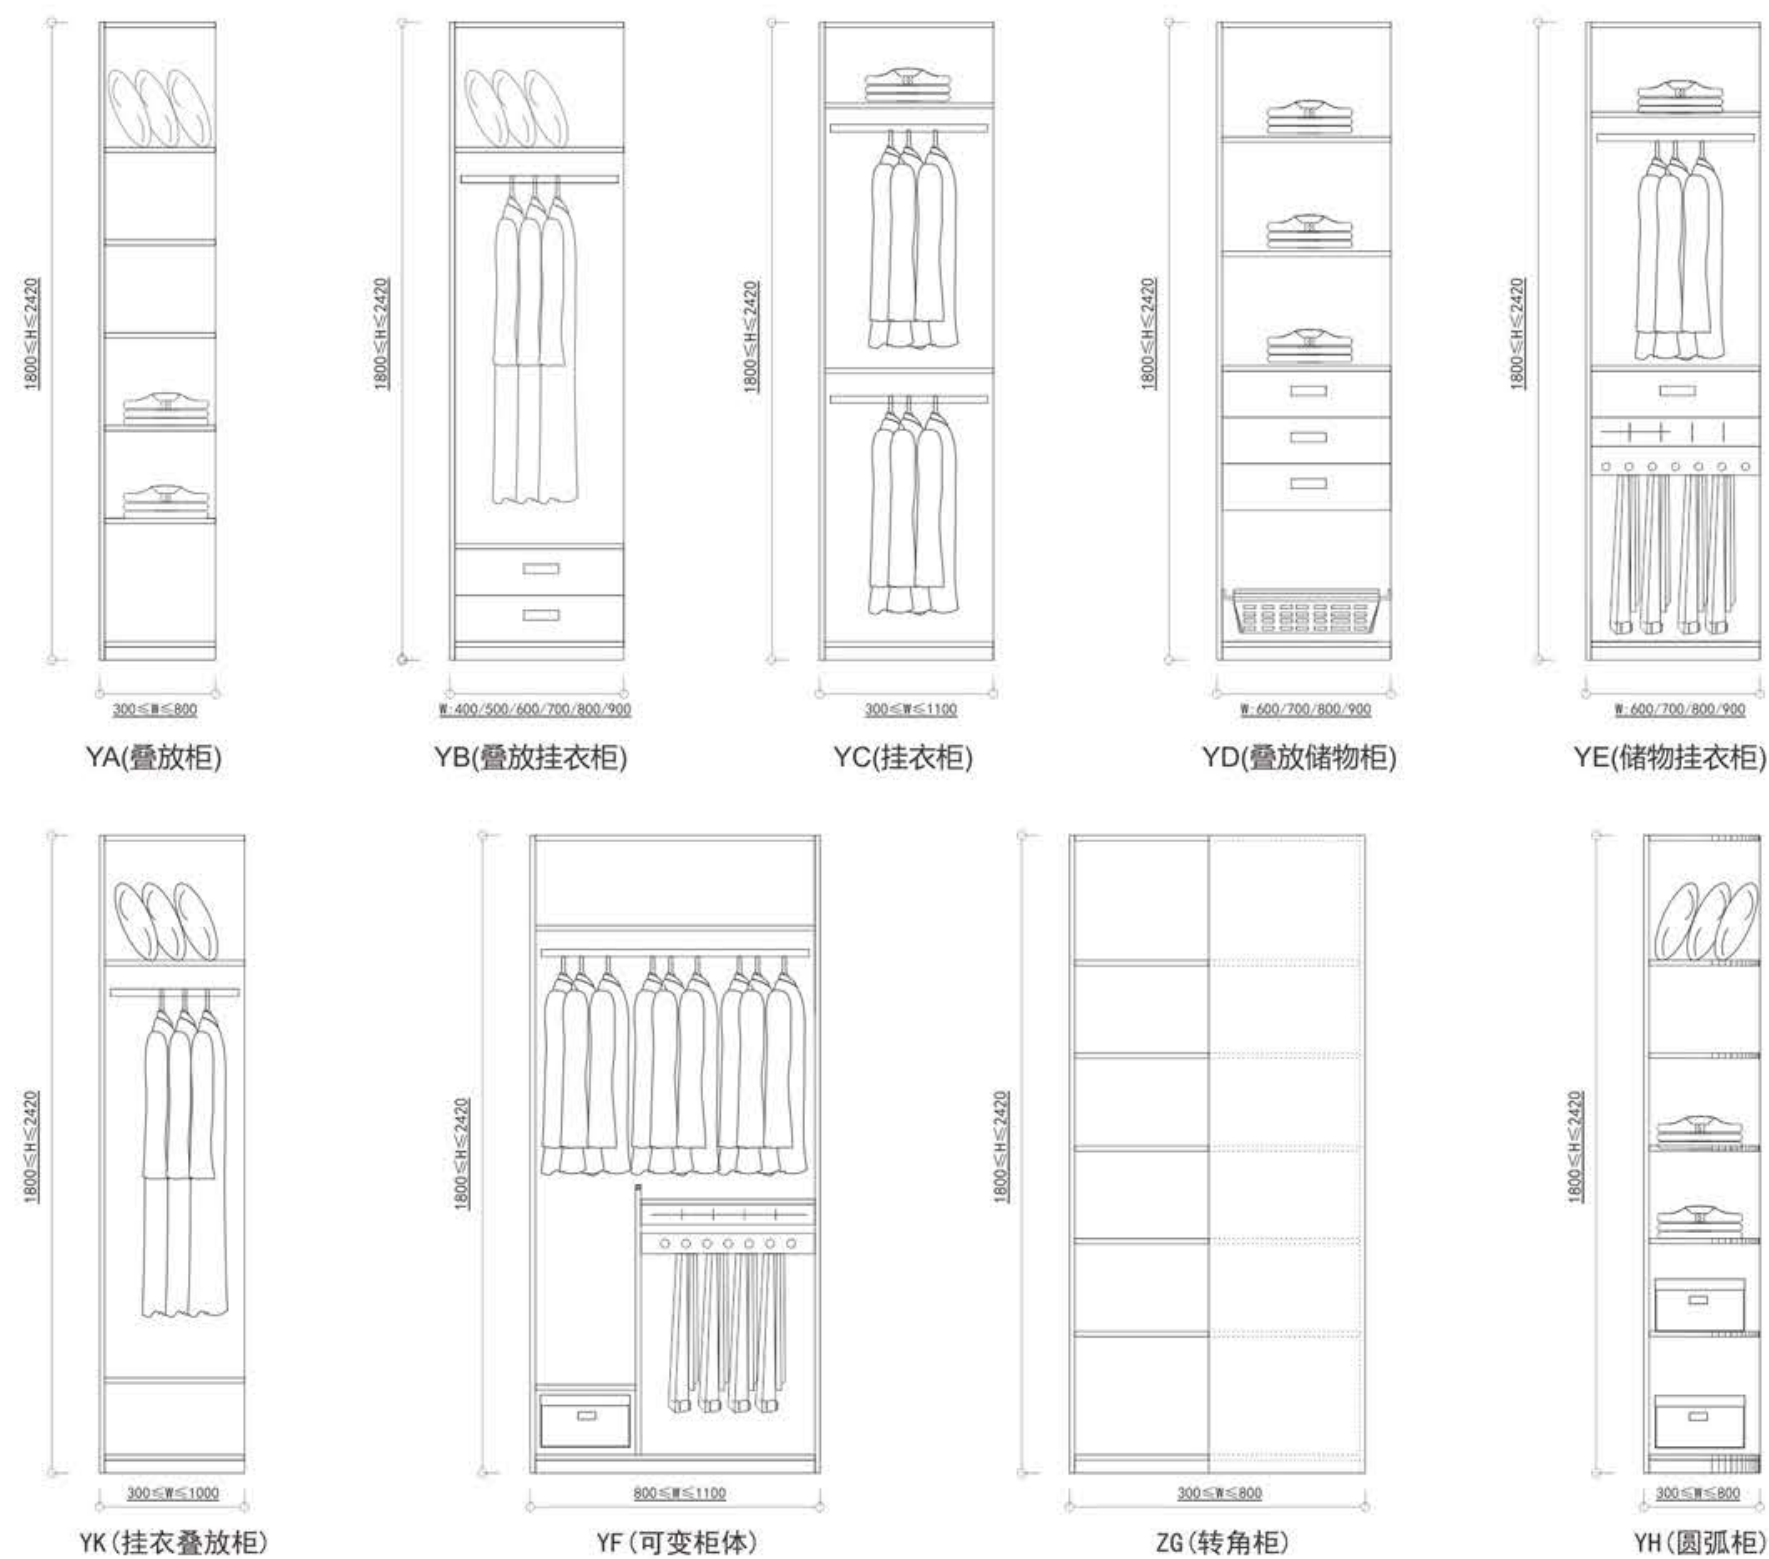

双饰面材料汇总 MCF

亚克力材料汇总 Acrylic material summary

吸塑颜色汇总 PVC color summary

衣柜单元柜示例
Chest unit sample

注：高度建议2068/2388MM；D: 500/550MM（未含门尺寸）；可增减层板 & 配件。

单元柜组合示例
Wardrobe composite sample

注：可增减变换层板 & 配件。

A 3x3 grid of colored squares. The top row consists of yellow, orange, and brown squares. The middle row consists of purple, olive green, and dark blue squares. The bottom row consists of pink, tan, and light blue squares. The text 'TO BE CONTINUED' is overlaid in white, bold, sans-serif font across the middle row.