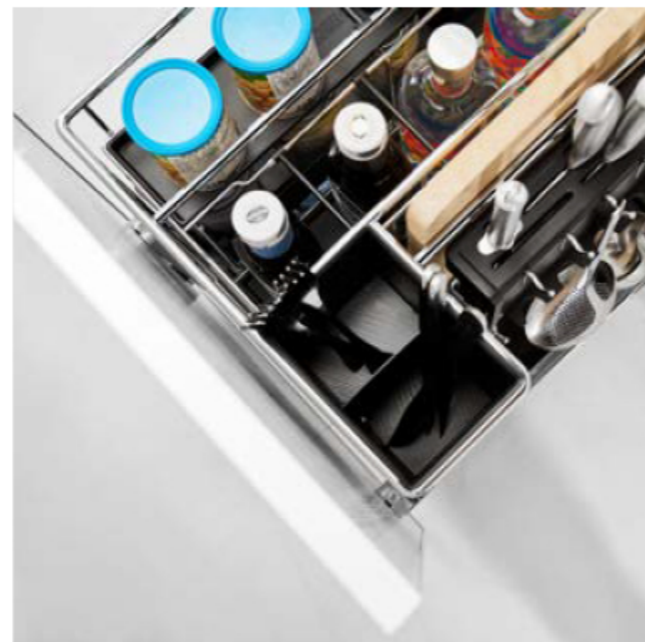

## 干湿分区

轻松取出，生活有序，健康随行

Dry-wet separation

Easy to take out, to make orderly life, accompanying with the health

挂件分割设计

安全防撞，减少生活噪音

Pendant separation design,  
Be safe and anti-collision, reduce the noise

高低架构筷子筒