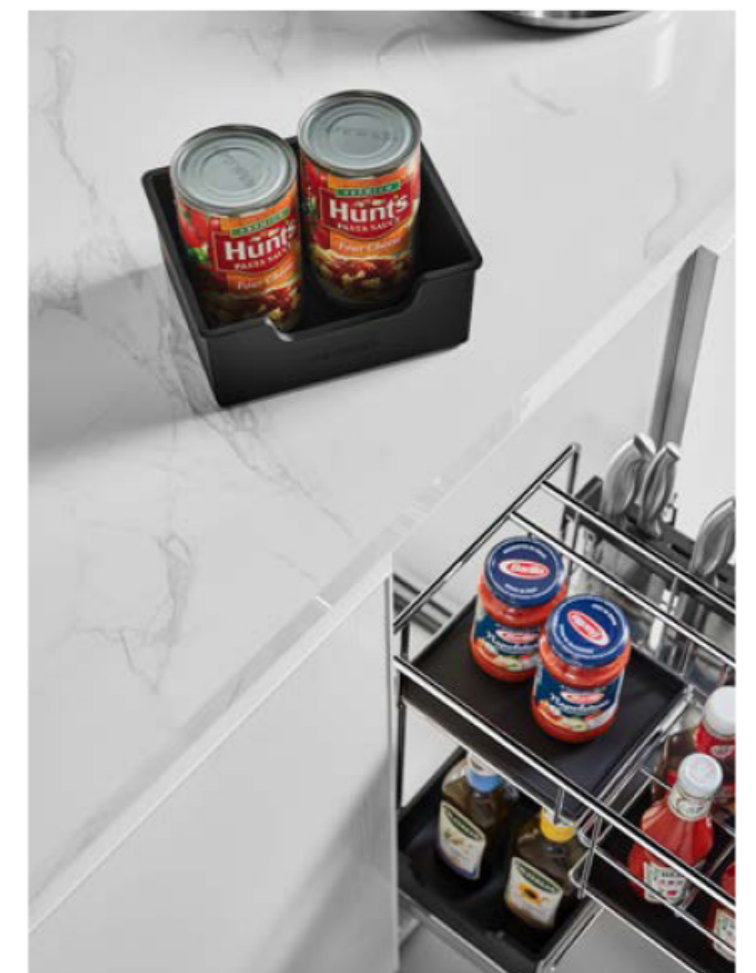

创新塑料储物盒，灵活取出设计

大大缩短储物距离，让收纳更便捷实用

Innovative plastic storage box, flexible removal design
Greatly shorten the storage distance, and make the storage
more convenient and practical