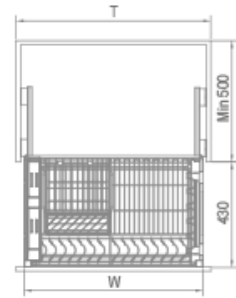

筷篮设计

增加筷子、刀叉、汤勺存放区，不占空间，智慧收纳

Chopsticks basket design

Increase the storage area for chopsticks, knives and forks and spoons. Takes up little space with wisdom storage

完美快装

两种快捷安装方式，简单操作，轻松快捷。

Perfect fast assembling

Two quick installation methods are easy to operate.

THREE-SIDE DISH BASKET

马丁系列·碗碟三边篮

可选配安格斯、海蒂诗两种不同品牌的阻尼导轨

The damped guide rail with the brands of Angus and Hettich can be chosen

型号 Art. No.	柜体 (T) Cabinet	宽度 x 深度 x 高度 Width x Depth x Height
303401B 定制款	600mm	540x466x196 mm
303402B 定制款	700mm	640x466x196 mm
303403B 定制款	750mm	690x466x196 mm
303404B 定制款	800mm	740x466x196 mm
303405B 定制款	900mm	840x466x196 mm