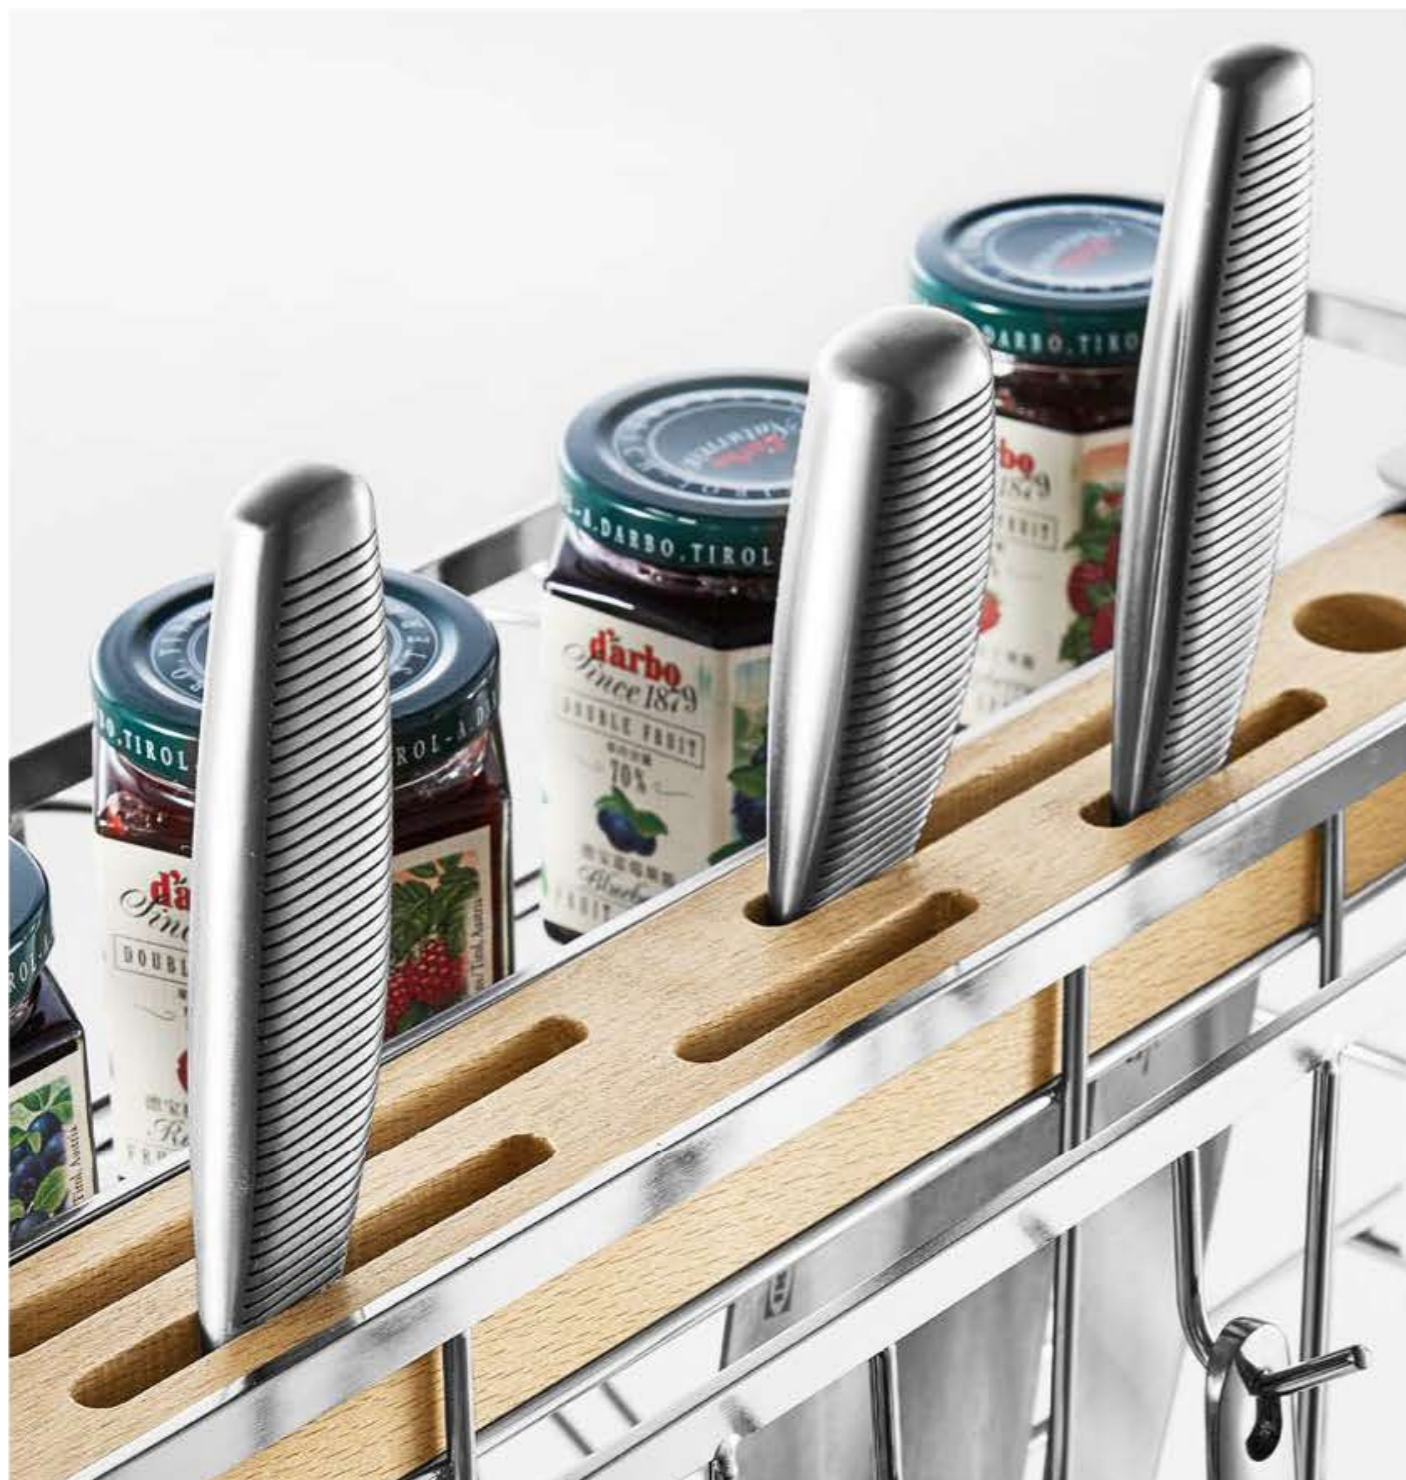

专利号 Patent no. ZL 201330396220.7 / ZL 201330396028.8 / ZL 201320825213.9

Function 功能

可存放多种不同用途的厨房物品,配有进口橡木刀插,小型筷子筒,及可取出清洁的接水盘。可自由选用多种不同级别的导轨。

Equipped with imported knife rest, chopsticks barrel and PVC tray, it can store a variety of appliances, kitchen items. Be free to choose different slider, such as common slider or soft-stop slider.