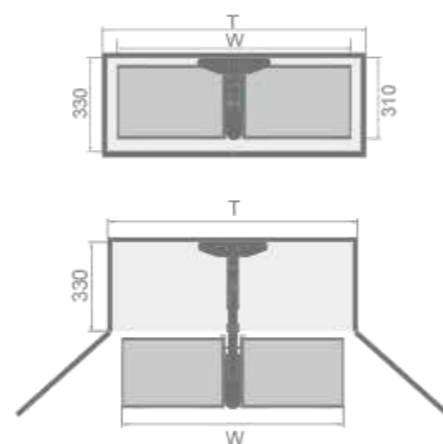

型号 Art. No.	柜体 (T) Cabinet	宽度 x 深度 x 高度 Width x Depth x Height	材质 Material	表面 Surface	工艺 Process	描述 Description
401017	800 mm	700x300x(660-860) mm	碳钢	亮光	镀铬	黑钻篮 2层
401018	900 mm	800x300x(660-860) mm	碳钢	亮光	镀铬	黑钻篮 2层