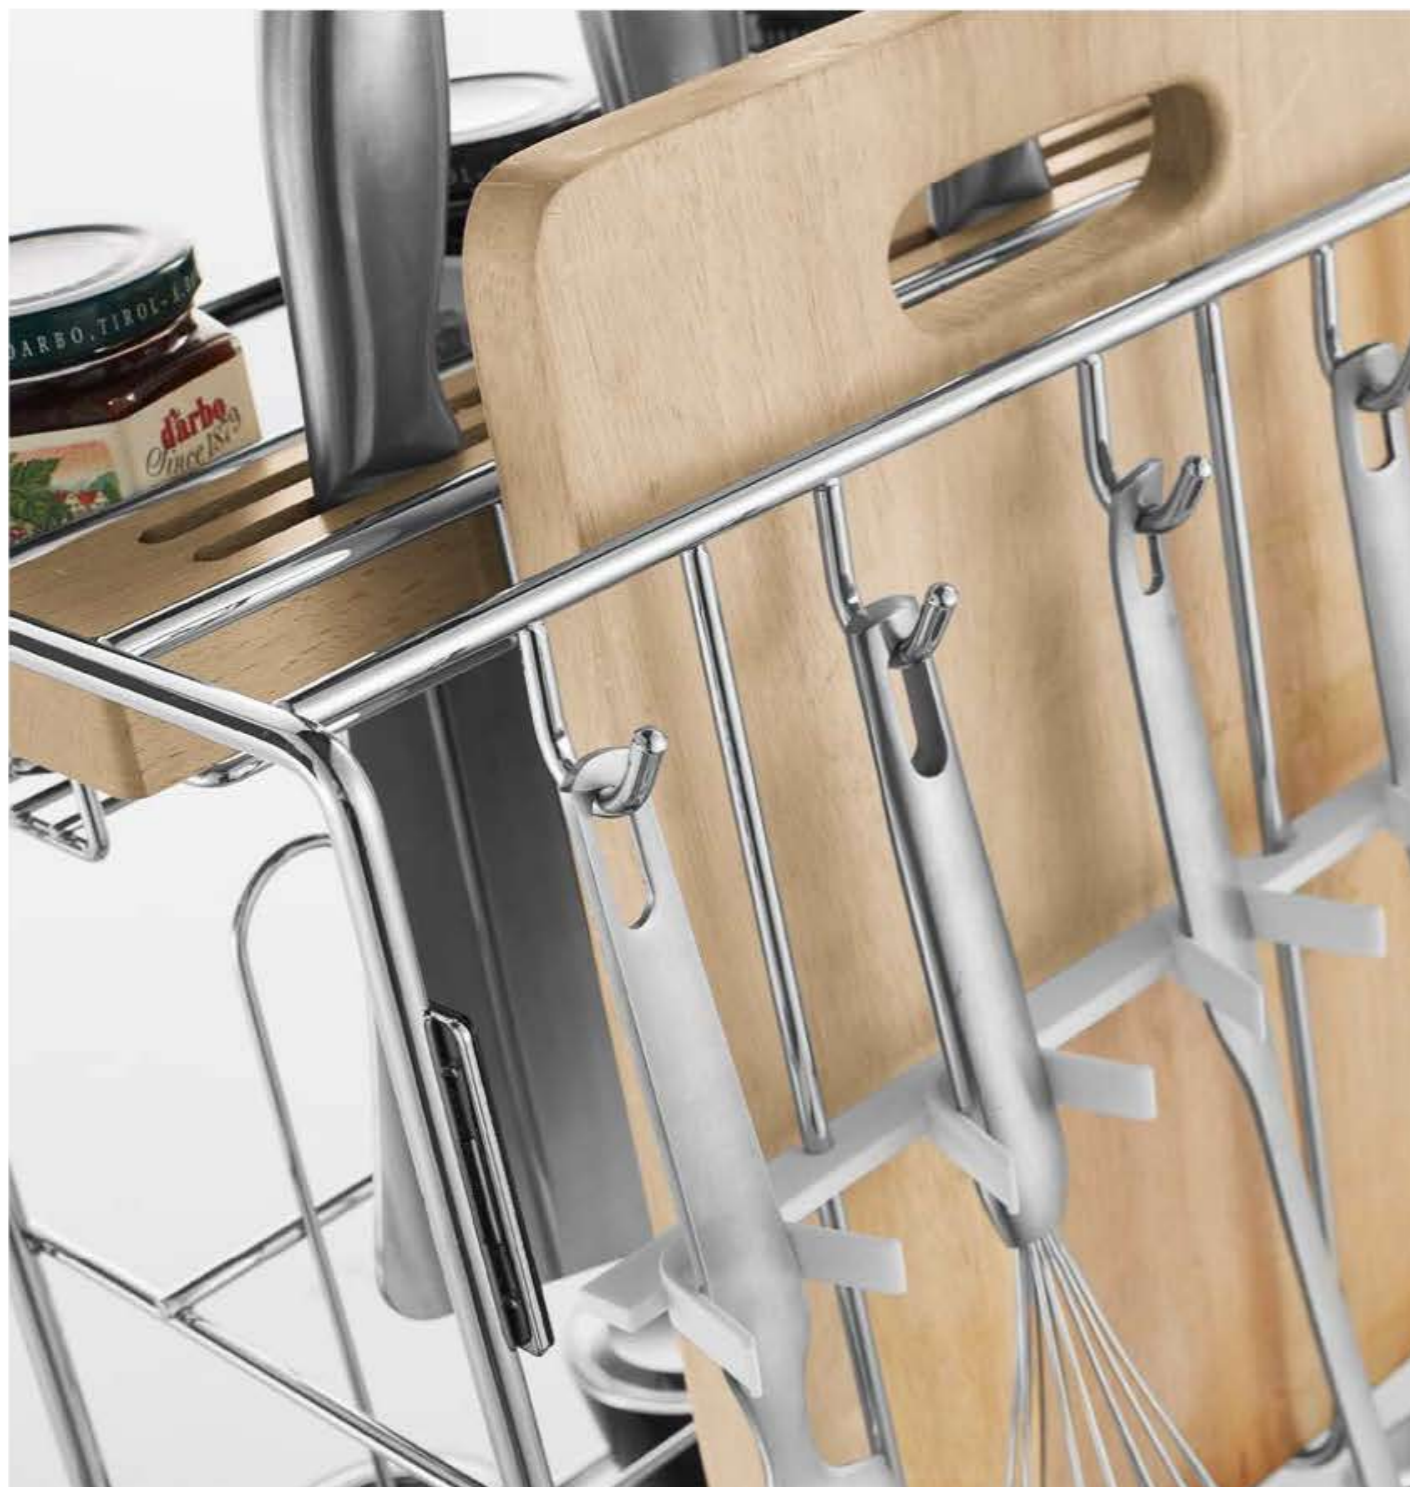

BASE UNITS - 地柜系统

FASHION - MUL BASKET

时尚 - 调味品篮

The combination of elegance and practicality seeks a balance between function and aesthetics. The elegant, chic and concise modeling embodies an angular attitude of life, high-quality products and intimate design can have comfortable enjoyment.

高雅与实用的结合，在功能和美学之间寻求一种平衡，精巧别致的简洁造型体现了有棱有角的生活态度，优质的产品，贴心的设计，舒适尽享。

专利号 Patent no. ZL 201330396220.7 / ZL 201330396028.8 / ZL 201320825213.9

Function 功能

可存放多种不同用途的厨房物品。配有进口橡木刀插，小型筷子桶，及可取出清洁的接水盘。可自由选用多种不同级别的导轨。