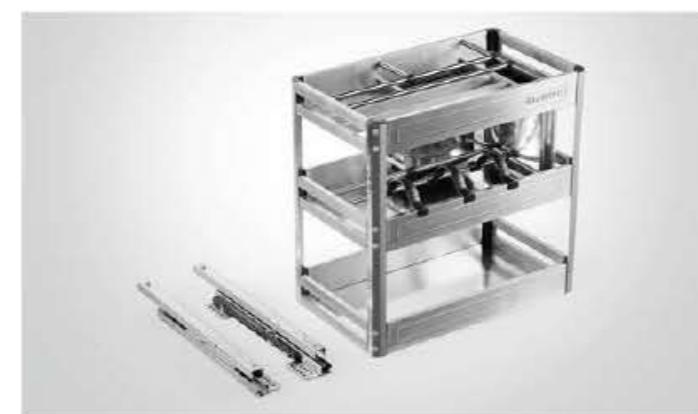

Angas
奥地利安格斯导轨

型号 Art. No.	柜体 (T) Cabinet	宽度 x 深度 x 高度 Width x Depth x Height	材质 Material	表面 Surface	工艺 Process
306002	300 mm	250x425x430 mm	不锈钢	哑光	拉丝