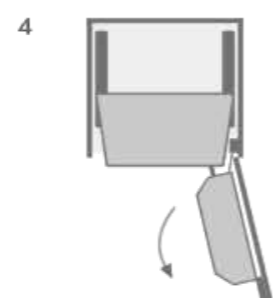

Function 功能

独特的连动设计, 在开门的同时带出全部篮子, 方便存放物品。静音设计, 使产品在开合过程中, 始终保持平稳、顺畅的效果。双导轨设计, 一改以往单导轨模式, 强化产品的承载能力, 并使拉出保持平稳。

All baskets can be moved to the front when opening. The design of dual-slider enhanced load-bearing, maintain stable and noiseless