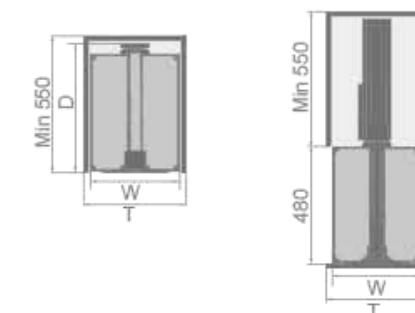

型号 Art. No.	柜体 (T) Cabinet	宽度 x 深度 x 高度 Width x Depth x Height	材质 Material	表面 Surface	工艺 Process	描述 Description
201121	300 mm	250x500x(1259-1659) mm	碳钢	亮光	镀铬	黑钻篮 4层
201122	300 mm	250x500x(1659-2059) mm	碳钢	亮光	镀铬	黑钻篮 5层
201123	300 mm	250x500x(1959-2359) mm	碳钢	亮光	镀铬	黑钻篮 6层
201124	400 mm	350x500x(1259-1659) mm	碳钢	亮光	镀铬	黑钻篮 4层
201125	400 mm	350x500x(1659-2059) mm	碳钢	亮光	镀铬	黑钻篮 5层
201126	400 mm	350x500x(1959-2359) mm	碳钢	亮光	镀铬	黑钻篮 6层