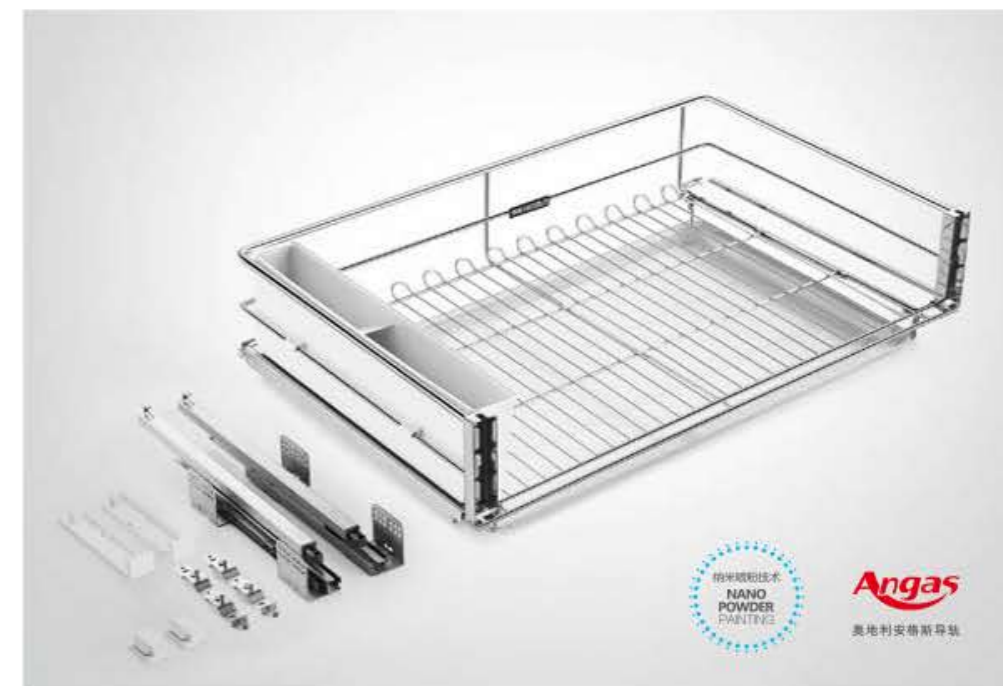

THREE-SIDES DISH BASKET 马丁-三边篮

型号 Art. No.	柜体 (T) Cabinet	宽度 x 深度 x 高度 Width x Depth x Height	材质 Material	表面 Surface	工艺 Process
303411	600 mm	540x466x189 mm	碳钢	亮光	镀铬
303412	700 mm	640x466x189 mm	碳钢	亮光	镀铬
303413	750 mm	690x466x189 mm	碳钢	亮光	镀铬
303414	800 mm	740x466x189 mm	碳钢	亮光	镀铬
303415	900 mm	840x466x189 mm	碳钢	亮光	镀铬
303411-P	600 mm	540x466x189 mm	碳钢	金属灰	纳米喷涂
303412-P	700 mm	640x466x189 mm	碳钢	金属灰	纳米喷涂
303413-P	750 mm	690x466x189 mm	碳钢	金属灰	纳米喷涂
303414-P	800 mm	740x466x189 mm	碳钢	金属灰	纳米喷涂
303415-P	900 mm	840x466x189 mm	碳钢	金属灰	纳米喷涂
303411-4E	600 mm	540x466x189 mm	304 不锈钢	哑光	电解
303412-4E	700 mm	640x466x189 mm	304 不锈钢	哑光	电解
303413-4E	750 mm	690x466x189 mm	304 不锈钢	哑光	电解
303414-4E	800 mm	740x466x189 mm	304 不锈钢	哑光	电解
303415-4E	900 mm	840x466x189 mm	304 不锈钢	哑光	电解