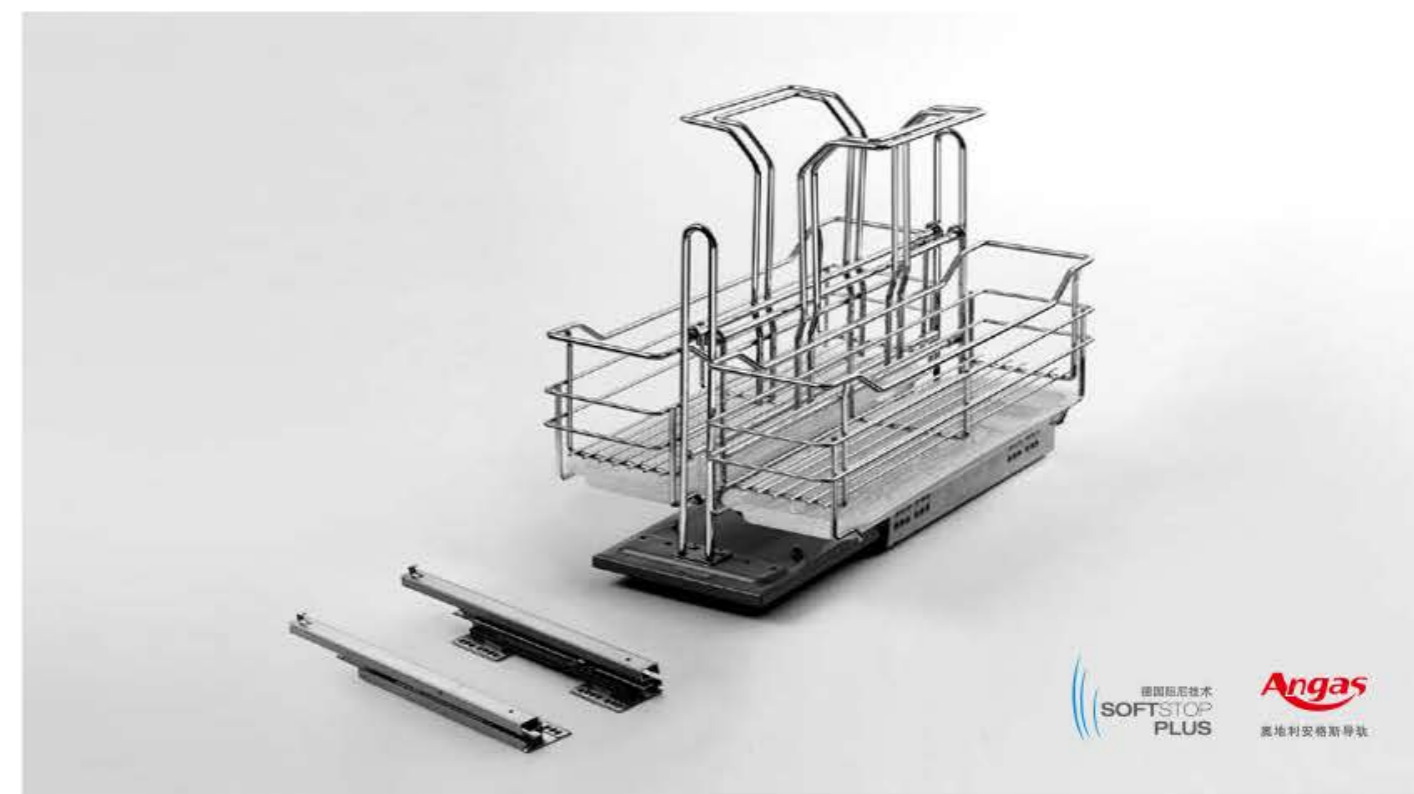

CLEAR-LIQUID RACK
洁具搬运工