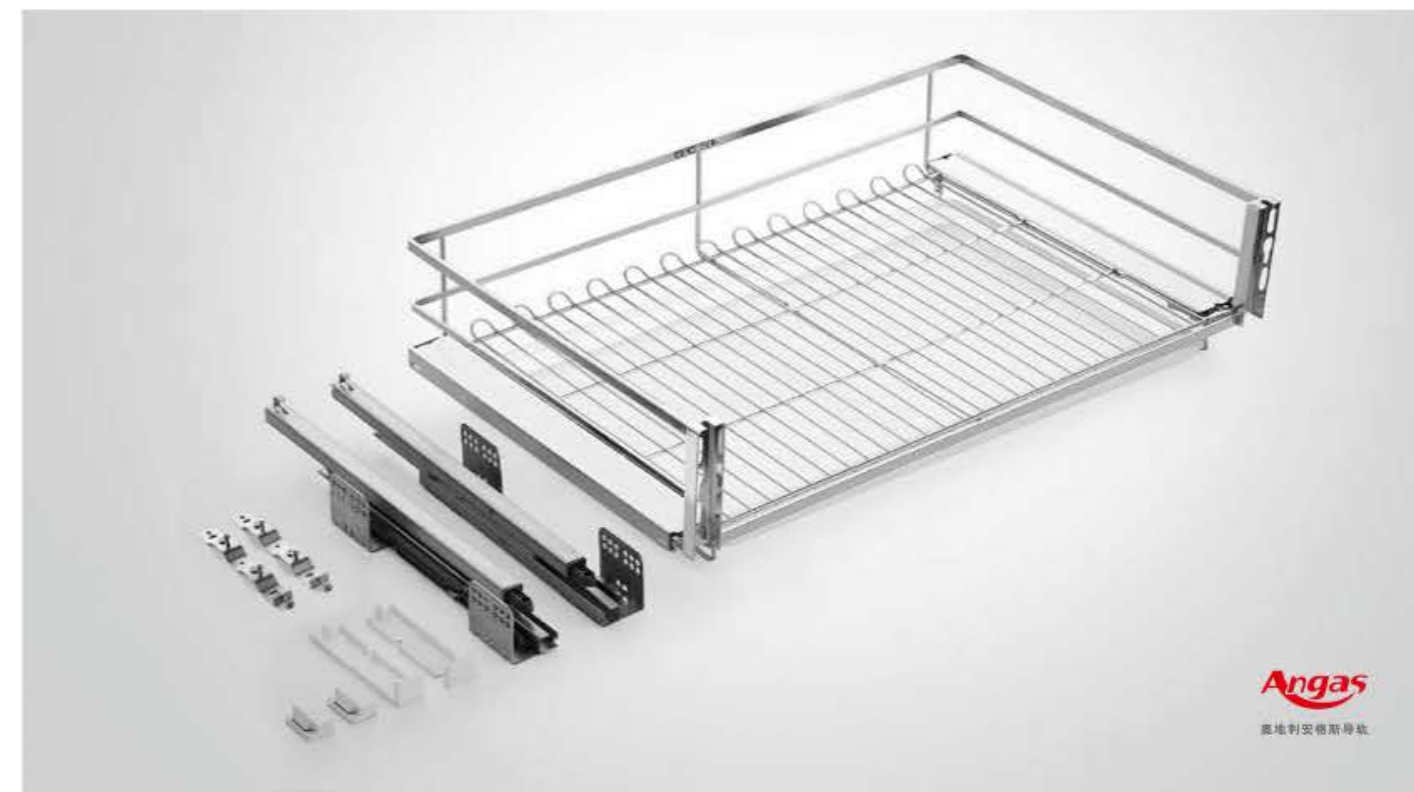

DIAMOND STYLE THREE-SIDES DISH BASKET
黑钻-三边篮