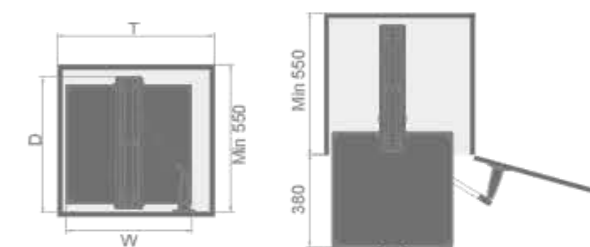

左装、右装通用
Left load、right mounting general purpose

型号 Art. No.	柜体 (T) Cabinet	宽度 x 深度 x 高度 Width x Depth x Height	描述 Description
205171	500 mm	380x535x(1420-1720) mm	透明黑钻篮 4 层
205172	500 mm	380x535x(1720-2020) mm	透明黑钻篮 5 层
205173	500 mm	380x535x(2020-2320) mm	透明黑钻篮 6 层
205174	600 mm	480x535x(1420-1720) mm	透明黑钻篮 4 层
205175	600 mm	480x535x(1720-2020) mm	透明黑钻篮 5 层
205176	600 mm	480x535x(2020-2320) mm	透明黑钻篮 6 层

专利号 Patent no.
ZL 201020105566.8 / ZL 201120036815.7 / ZL 201420232578.5