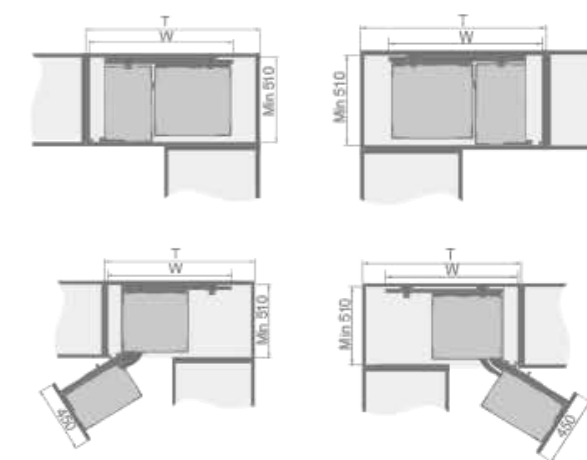

左开 (101035)
Left opening

右开 (101036)
Right opening

型号 Art. No.	柜体 (T) Cabinet	宽度 x 深度 x 高度 Width x Depth x Height	材质 Material	表面 Surface	工艺 Process	描述 Description
101035	900 mm	860x510x535mm	碳钢	亮光	镀铬	黑钻篮 左开门
101036	900 mm	860x510x535mm	碳钢	亮光	镀铬	黑钻篮 右开门

德国专利技术
SOFTSTOP
PLUS

纳米涂层技术
NANO
POWDER
PAINT

专利号 Patent no. ZL 200920193437.6