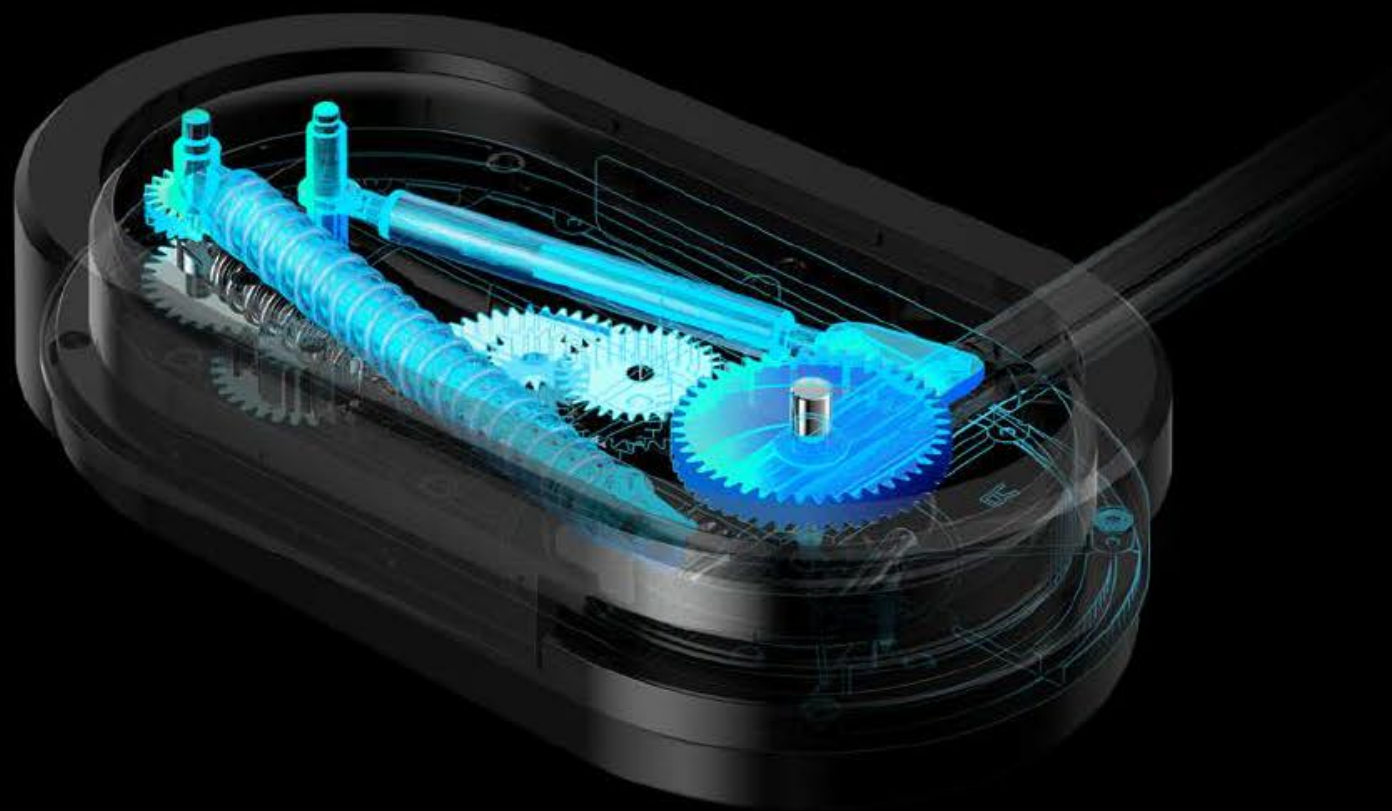

一款艺术品级别的衣杆，上下升降杆设计，打破传统衣物架的局限，
充分利用衣柜顶部空间，方便轻松取物，完美解决生活烦恼。

专利号 Patent no. ZL201430031816.1
ZL201520394917.4

UP AND DOWN CLOTHES RACK

希勒·升降衣物架

SCREW HOLE FREE TECHNOLOGY

无螺丝孔技术

Perfect installation art, base inner screw fixed structure,
Exterior ABS plastic cover,
Hidden screw leaves you with a delicate look.

完美的安装艺术，底座内部螺丝稳固结构，
外用 ABS 塑胶装饰盖，
隐藏螺丝，只留给您精美外表。

German imported bearings, silent buffer design and screw hole free technology installation, Create a perfect life for you.

德国进口轴承，静音缓冲设计，无螺丝孔技术安装，为您打造完美生活。