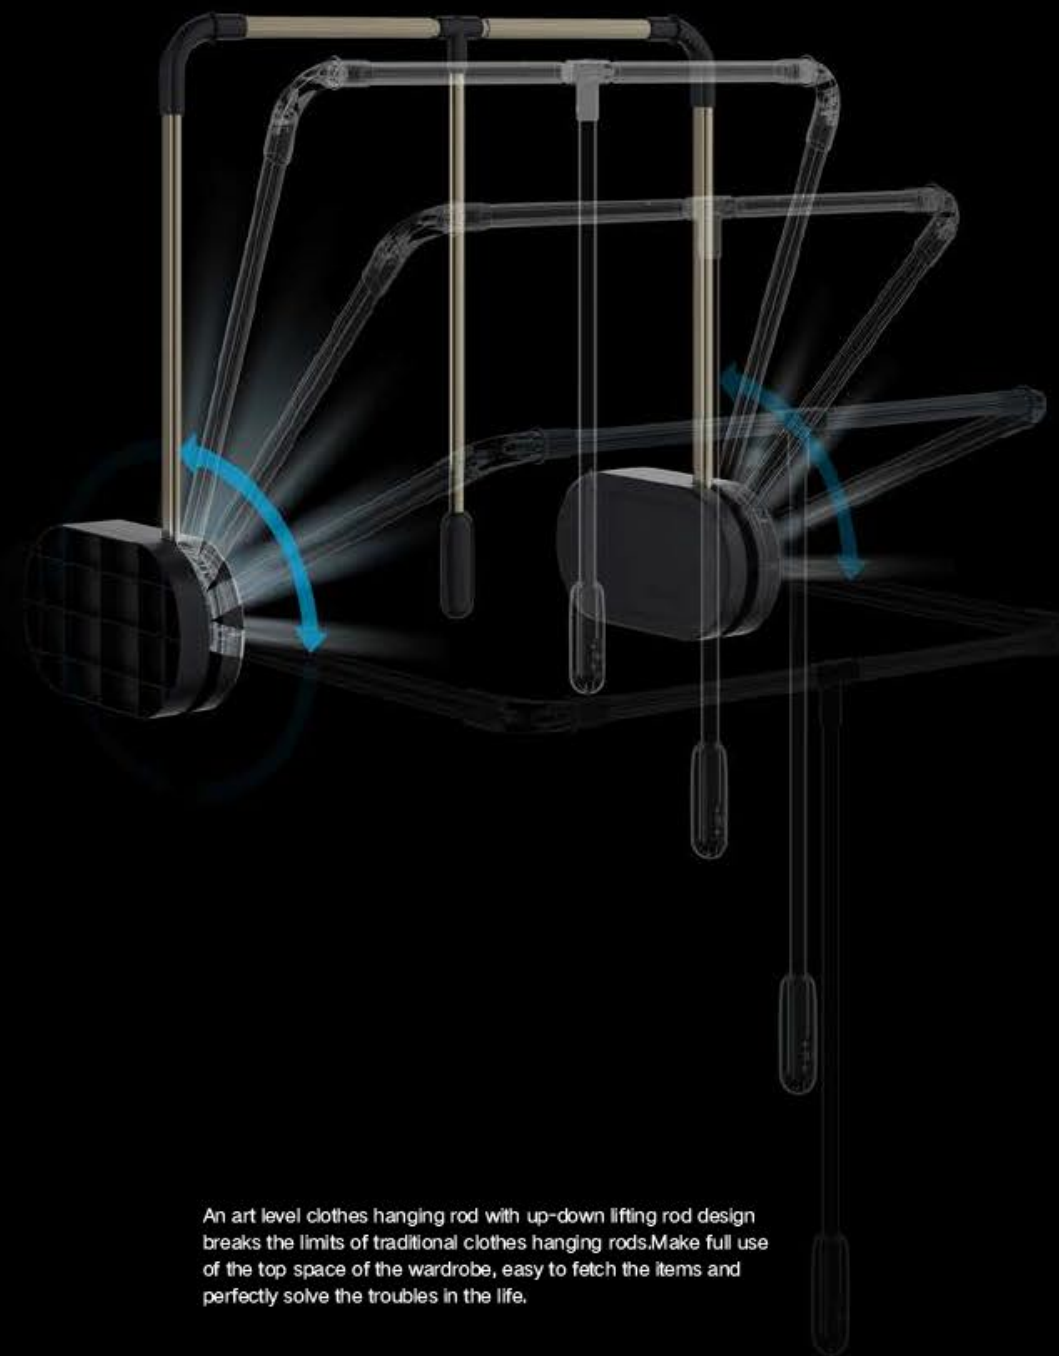

An art level clothes hanging rod with up-down lifting rod design
breaks the limits of traditional clothes hanging rods. Make full use
of the top space of the wardrobe, easy to fetch the items and
perfectly solve the troubles in the life.

一款艺术品级别的衣杆，上下升降杆设计，打破传统衣物架的局限，
充分利用衣柜顶部空间，方便轻松取物，完美解决生活烦恼。

专利号 Patent no. ZL201430031816.1
ZL201520394917.4