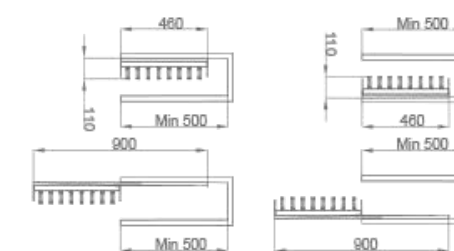

左装

右装

功能特点

Functional characteristics

FUNCTION / 功能

For placing ties and belts.
同时存放领带和皮带，让领带和皮带立体存放；

DESIGN / 设计

Pure European design, humanized details, concise, fashionable, comfortable and durable.
纯欧式设计，人性化细节，简洁，时尚，舒适，耐用。