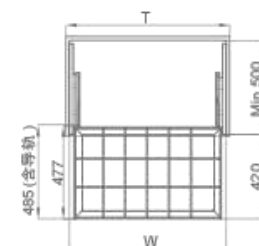

功能特点

Functional characteristics

FUNCTION / 功能

Ornaments partition box, can make all kinds of jewelry neatly placed, simple storage, simple and beautiful

饰物分隔盒, 可让各种饰品整齐摆放, 简易收纳, 简约美观。

DESIGN / 设计

Pure European design, humanized details, concise, fashionable, comfortable and durable.

纯欧式设计, 人性化细节, 简洁, 时尚, 舒适, 耐用。

QUALITY / 品质

Frame: space class aluminum and titanium surface, solid framework, perfect inclusion.

Bottom: Martha Lahti red leather full package design, feel smooth. Bottom line perfect fusion, comfortable and wearable.

Dividing strip: titanium flat gray aluminum strip, perfectly matched with bottom support, durable.

Slide: high quality damping guide, enjoy ultra ultra smooth silent slip.

外框: 航天级太空铝钛坦灰表面, 领先的氟碳工艺, 完美的防刮保护。
底板: 玛莎拉蒂红色皮革全包设计, 手感顺滑。底部压线完美融合, 适柔耐磨。

分隔条: 钛坦灰色铝条, 与底托完美配合, 持久耐用。

滑轨: 优质阻尼缓冲导轨, 畅享超静音超顺滑。

STORAGE / 储物

Recommend placing necklaces, hair accessories, jewelry, belts, bracelets, wallet, mobile phone, perfume etc.

建议摆放项链, 发饰, 首饰, 皮带, 手镯, 钱包、手机, 香水等。

INSTALL / 安装

The product is only suitable for standard cabinet, and the best thickness of cabinet is 16mm-18mm.

产品仅适用于标准柜体, 柜体板的最佳厚度为 16mm-18mm。

GARNISHRY- BOX

希勒·饰物收纳盒