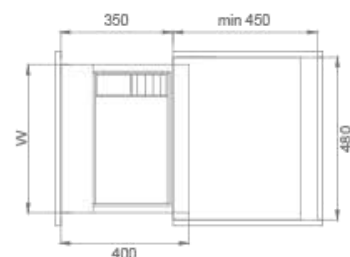

功能特点

Functional characteristics

FUNCTION / 功能

The appearance is solid and reliable, opening by entering password on the touch screen keypad, intelligent and safe keeping, and easy storage.

外观坚固可靠，触摸屏按键式密码开启，保管智能安全，收纳省心。

DESIGN / 设计

Simplified European style design, intelligent system, humanized details, fashion, solid, safe and reliable.

简欧式设计，智能化系统，人性化细节，时尚，坚固，安全，可靠。

QUALITY / 品质

Box: high quality steel, full steel structure, finished with three layers of baking varnish, anti-wear and durable, durable and prying-resistant. Black tone is calm and steady.
Unlocking door: touchscreen keypad unlocking and accompanied by emergency key; enter the correct password to open it. Error password will trigger sound warning. Smart and safety

箱体：精选优质钢材，全钢构成，经三层烤漆加工而成，防磨耐用，坚固防撬。配以黑色色调，彰显沉稳。

开锁方式：采用触摸屏按键式开启，并配备应急钥匙，只需轻触键入正确密码，即可开启。密码的错误输入即响声预警。智能，安全，省心更放心。

STORAGE / 储物

It is recommended to store valuables things, contracts and documents.

建议存放贵重物品和单据合同等。

SAFE BOX

希勒·抽屉保险柜 - 指纹款