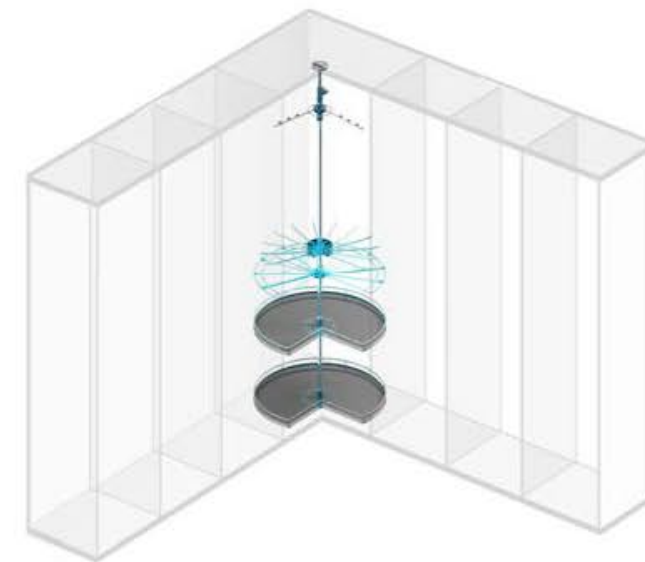

希勒·三层转角衣物篮

Encountering the heartthrob at the corner, you can have the perfect enjoyment of function.

转角邂逅怦然心动，给您带来功能上的完美享受。

WISDOM STORAGE QUALITY LIFE

智慧收纳 品质生活

Shearer corner coat hanger breaks the traditional design and creates the wisdom storage.
Three separate hangers with scientific distance division can effectively prevent the clothing from colliding with each other during rotating so to create an orderly quality life.

希勒 转角挂衣架，打破传统设计，创造智慧收纳。
科学距离等分三条独立挂衣架，有效防止转动时衣物相互碰撞，打造有条不紊品质生活。

Encounter the storage at the corner, combining both beauty and storage. Refined and exquisite fashion collocation, concise and aesthetically beautiful modeling can ensure the practical functions but still with fashionable style.