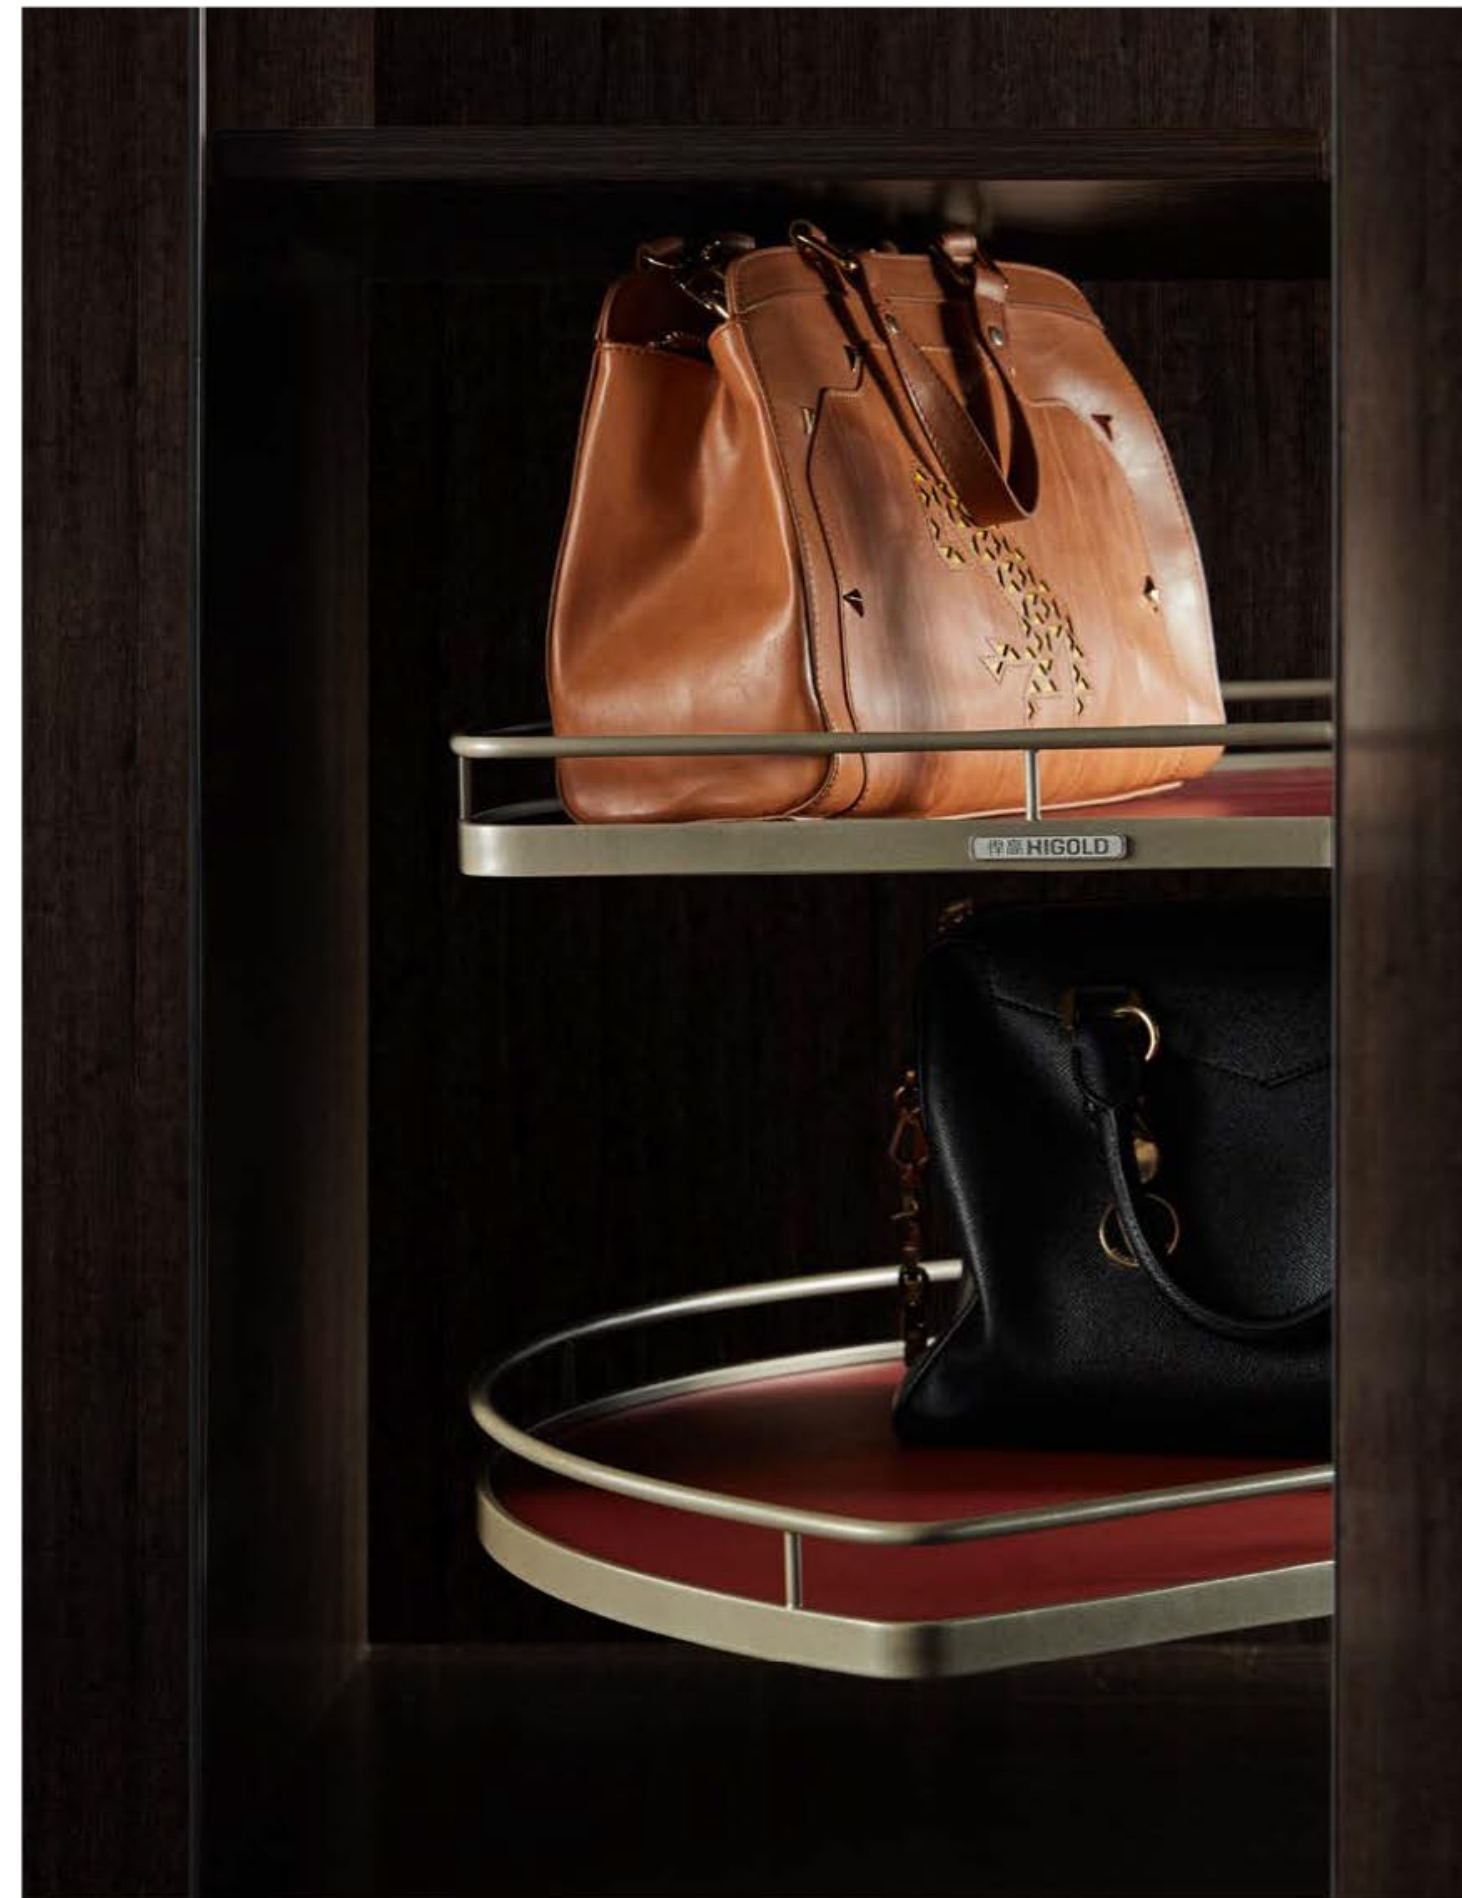

Cobalt platinum matched with red tone has a sense of elegance and fashion.
360° free rotating can enable the coexistence of creativity and elegance,
all free from the heart.

钴铂金配以红色调，质感雅致而时尚。
360°自由旋转，创意与优雅并存，一切自在由心。