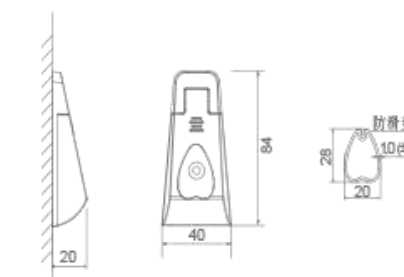

功能特点

Functional characteristics

FUNCTION / 功能

Smooth line, solid installation, chic pad, suitable for hanging various clothing, and applicable to various wardrobes.
流畅的线条, 稳固的安装, 别致的垫条, 悬挂各式衣物, 搭配各种衣柜。

DESIGN / 设计

Pure European design, humanized details, concise, fashionable, comfortable and durable.
纯欧式设计, 人性化细节, 简洁, 时尚, 舒适, 耐用。

QUALITY / 品质

Clothes pole: aircraft-grade space aluminum black surface, heart-shaped structure, leading fluorocarbon technology, perfect protection against scraping. Super strength and durability.
Silent: built-in mute anti-slip filler strip, environmental and quiet
Tube socket: high precision alloy die cast tube socket, solid bearing, black tone perfectly matching the clothing pole, easy to install.

衣杆: 航天级太空铝材质黑色色调, 心型结构, 领先的氟碳工艺, 完美的防刮保护。
造就超强承托力, 持久耐用。
静音: 内嵌静音防滑垫条, 环保静音
管座: 高精密度合金压铸, 稳固承托, 黑色与衣杆完美匹配, 安装容易。

STORAGE / 储物

It is recommended to store tops, suits, coats, shirts, etc.
建议存放上衣、西装、外套、衬衫等。

INSTALL / 安装

Product installation is adapted to all cabinets sizes
产品安装适用于任何柜体