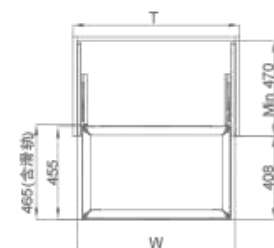

外框: 航天级太空铝钴铂金表面, 架构牢固, 领先的氟碳工艺, 完美的防刮保护。
底板: 玛莎拉蒂红色、阿斯顿白色皮革全包设计, 手感顺滑; 底部压线完美融合, 适柔耐磨。
滑轨: 优质阻尼缓冲导轨, 畅享超静音超顺滑。

STORAGE / 储物

It is recommended to place mobile phone, necklaces, bracelets, jewelry, IPAD, etc.
建议摆放手机, 项链, 手镯, 首饰, IPAD 等。

INSTALL / 安装

Standard size of the cabinet is recommended for installation, for nonstandard cabinet, the plus tolerance should be less than or equal to 25mm for each left and right.

建议产品使用标准柜体, 如非标准柜体正公差左右各≤ 25mm。

DESIGN / 设计

Pure European design, humanized details, concise, fashionable, comfortable and durable.
纯欧式设计, 人性化细节, 简洁, 时尚, 舒适, 耐用。

QUALITY / 品质

Outer frame: aircraft-grade space aluminum cobalt platinum surface, firm architecture, leading fluorocarbon technology, perfect protection against scraping.
Baseplate: the Maserati red, the Aston white leather full packaged design has smooth hand feeling. The bottom press lines are perfectly integrated, soft and wear-resistant.
Slide rail: high quality damping guide rail, super smooth and quiet.

GARNISHRY- BOX

希勒·饰物收纳盒 定制款