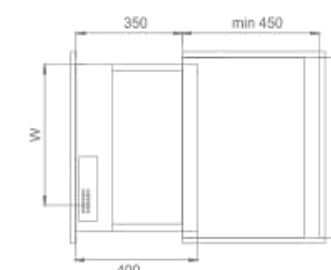

型号 Art. No.	柜体(T) Cabinet	宽度 x 深度 x 高度 WidthxDepthxHeight	颜色 Color
703294	600mm	558X400X178mm	—

功能特点

Functional characteristics

FUNCTION / 功能

The appearance is solid and reliable, opening by entering password on the keypad, intelligent and safe keeping, unworried storage.