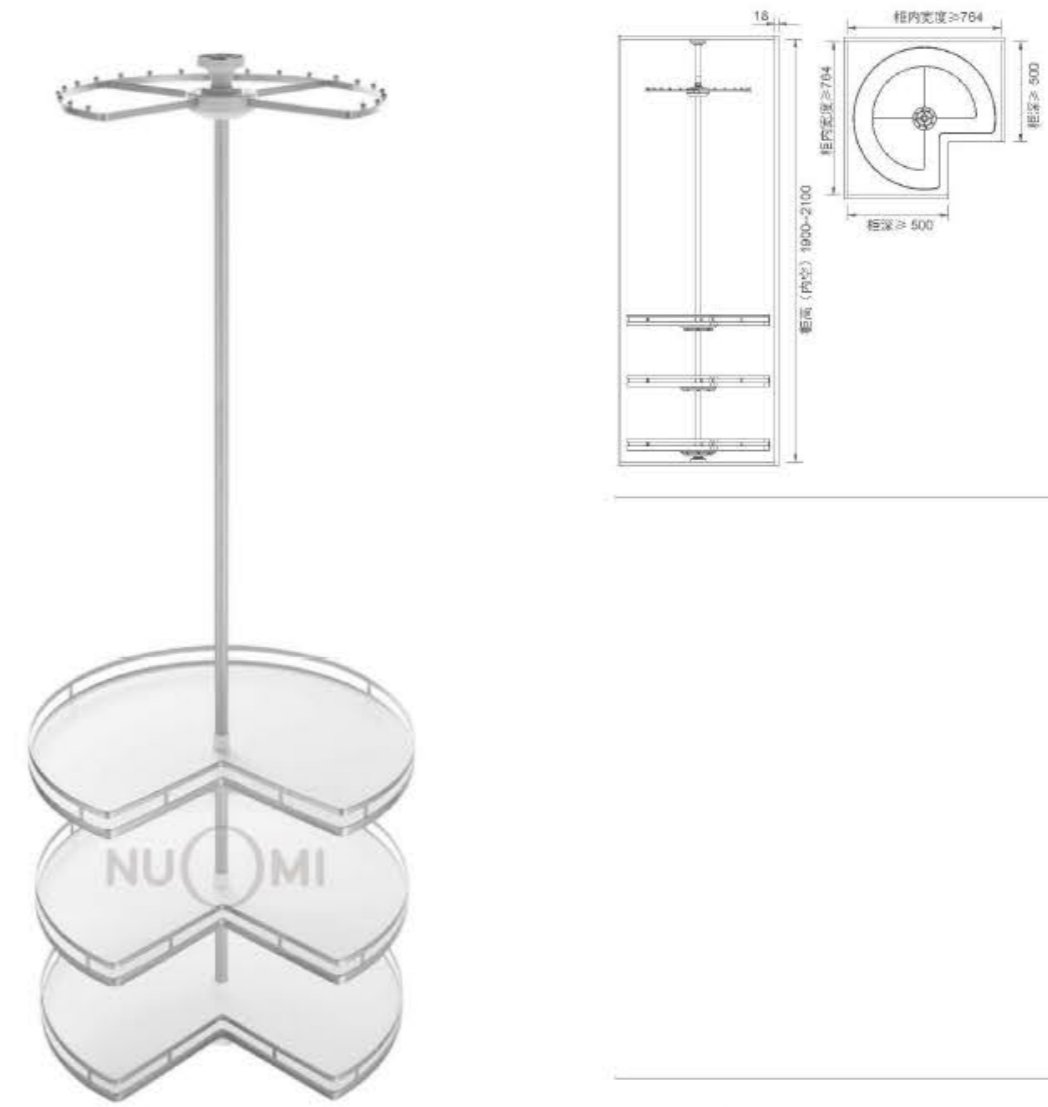

FUNCTION / 功能

Suitable to store all kinds of clothings, like towel, dress, pants, portable bag, install in corner wardrobe, utmost use corner space of wardrobe.

适合多功能存放各类衣物, 如毛巾, 衣服, 裤子, 手提袋等, 安装在转角衣柜处, 最大限度利用衣柜转角空间。

DESIGN / 设计

Each layer can rotate 360° independently to facilitate the storage and storage of clothes. Steel ball sliding separation, user-friendly design, improve user experience.

每一层可 360° 独立旋转设计, 方便存取衣物; 钢珠防滑分隔, 人性化设计, 提升用户体验。