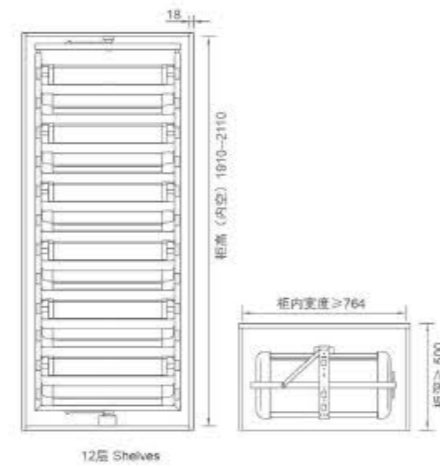

360° ROTATABLE MULTI-LAYER SHOES RACK
360° 旋转多层鞋架

Item No. 型号	Specification (WxDxH) 规格	Applicative inner width 适用柜内空宽度	Layer 层数
6042301	700x360x(790-990)mm	800mm	4层
6042302	700x360x(1070-1270)mm	800mm	6层
6042303	700x360x(1350-1550)mm	800mm	8层
6042305	700x360x(1630-1830)mm	800mm	10层
6042304	700x360x(1910-2110)mm	800mm	12层

FUNCTION / 功能

Suitable for storing shoes, multi-layer shoe rack structure, large storage capacity.

适合存放鞋子，多层鞋架结构，存放容量大。

DESIGN / 设计

360° rotating design, convenient all-round access shoes; Using pearl white environmental protection coating surface spraying, fashion and elegant, to show the wardrobe value grade.

360° 旋转设计，方便全方位存取鞋子；采用珠光白环保涂料表面喷漆，时尚高雅，尽显衣柜价值品位。

LUXURY MULTIFUNCTIONAL SLIDING MIRROR
豪华型推拉旋转镜

Item No. 型号	Specification (WxDxH) 规格	Applicative inner width 适用柜内空宽度
6042400	320x460x1280mm	-----