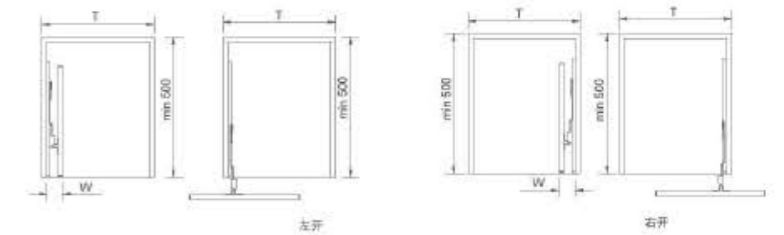

FUNCTION / 功能

Hidden in the inside of the cabinet, can be pulled out 90° transition, save wardrobe space.

隐藏于柜内，拉出后可90°平移，节省衣柜空间。

DESIGN / 设计

Fluorocarbon coating purple gold, strong adaptability, can match all kinds of styles, shades of different colors of the wardrobe, fashion and elegant, do show the taste of the wardrobe.

氟碳紫金色，适配能力强，可搭配各种款式、深浅不同色调的衣柜，时尚优雅，尽显衣柜品位。