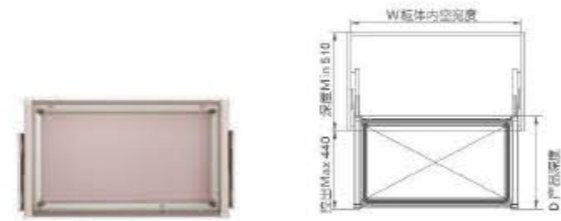

SOFT-CLOSING GLASS-SIDE BASKET
阻尼衣物玻璃篮

Item No. 型号	Specification (WxDxH) 规格	Applicative inner width 适用柜内空宽度
6050160	564x480x165mm	564-664mm
6050170	664x480x165mm	664-764mm
6050180	764x480x165mm	764-864mm
6050190	864x480x165mm	864-964mm

FUNCTION / 功能

适合储存衣服、裤子、毛巾等；搭配阻尼导轨，使用顺滑、平稳、静音；框架结构可根据需求伸缩调节100mm，可根据不同柜体选配不同规格。

DESIGN / 设计

部件装配完美细致，整体结构稳固，安装简易；氟碳紫金漆，适配能力强，可搭配各种款式、深浅不同色调的衣柜，时尚优雅，尽显衣柜价值品位。

SOFT-CLOSING RATTAN BASKET
阻尼衣物藤篮

Item No. 型号	Specification (WxDxH) 规格	Applicative inner width 适用柜内空宽度
6050260	564x480x190mm	564-664mm
6050270	664x480x190mm	664-764mm
6050280	764x480x190mm	764-864mm
6050290	864x480x190mm	864-964mm