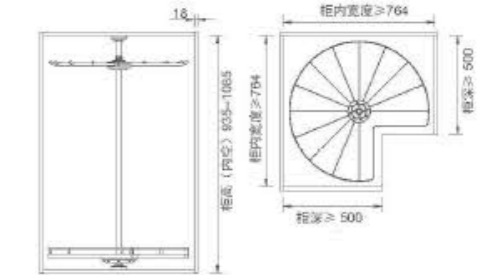

FUNCTION / 功能

Suitable to store pants, towel and bag, install in corner wardrobe, utmost USES corner space of wardrobe.

适合储存裤子、毛巾、手提包等, 安装在转角衣柜处, 最大限度利用衣柜转角空间。

DESIGN / 设计

360°旋转设计, 方便存取衣物; 宽扁线裤杆设计, 造型优雅大气; 增添小巧防滑圈, 美观实用。环保喷涂紫金。适配能力强, 尽显衣柜价值品位。

360° THREE-TIER ROTATABLE CORNER BASKET
360°三层转盘

Item No. 型号	Specification (WxDxH) 规格	Applicative inner width 适用柜内空宽度
6052000	Φ710xH935mm	≥ 764mm