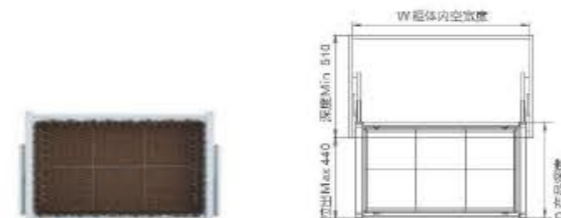

FUNCTION / 功能

适合储存衣服、裤子、毛巾等；搭配阻尼导轨，使用顺滑、平稳、静音；框架结构可根据需求伸缩调节100mm，可根据不同柜体选配不同规格。

DESIGN / 设计

部件装配完美细致，整体结构稳固，安装简易；珠光白环保涂料表面喷涂，与香槟金色装饰元素结合，时尚高雅，尽显衣柜价值品位。

SOFT-CLOSING WIRE BASKET
阻尼衣物线篮

Item No. 型号	Specification (WxDxH) 规格	Applicative inner width 适用柜内空宽度
6040370	564x480x180mm	564-764mm
6040380	764x480x180mm	764-864mm
6040390	864x480x180mm	864-964mm