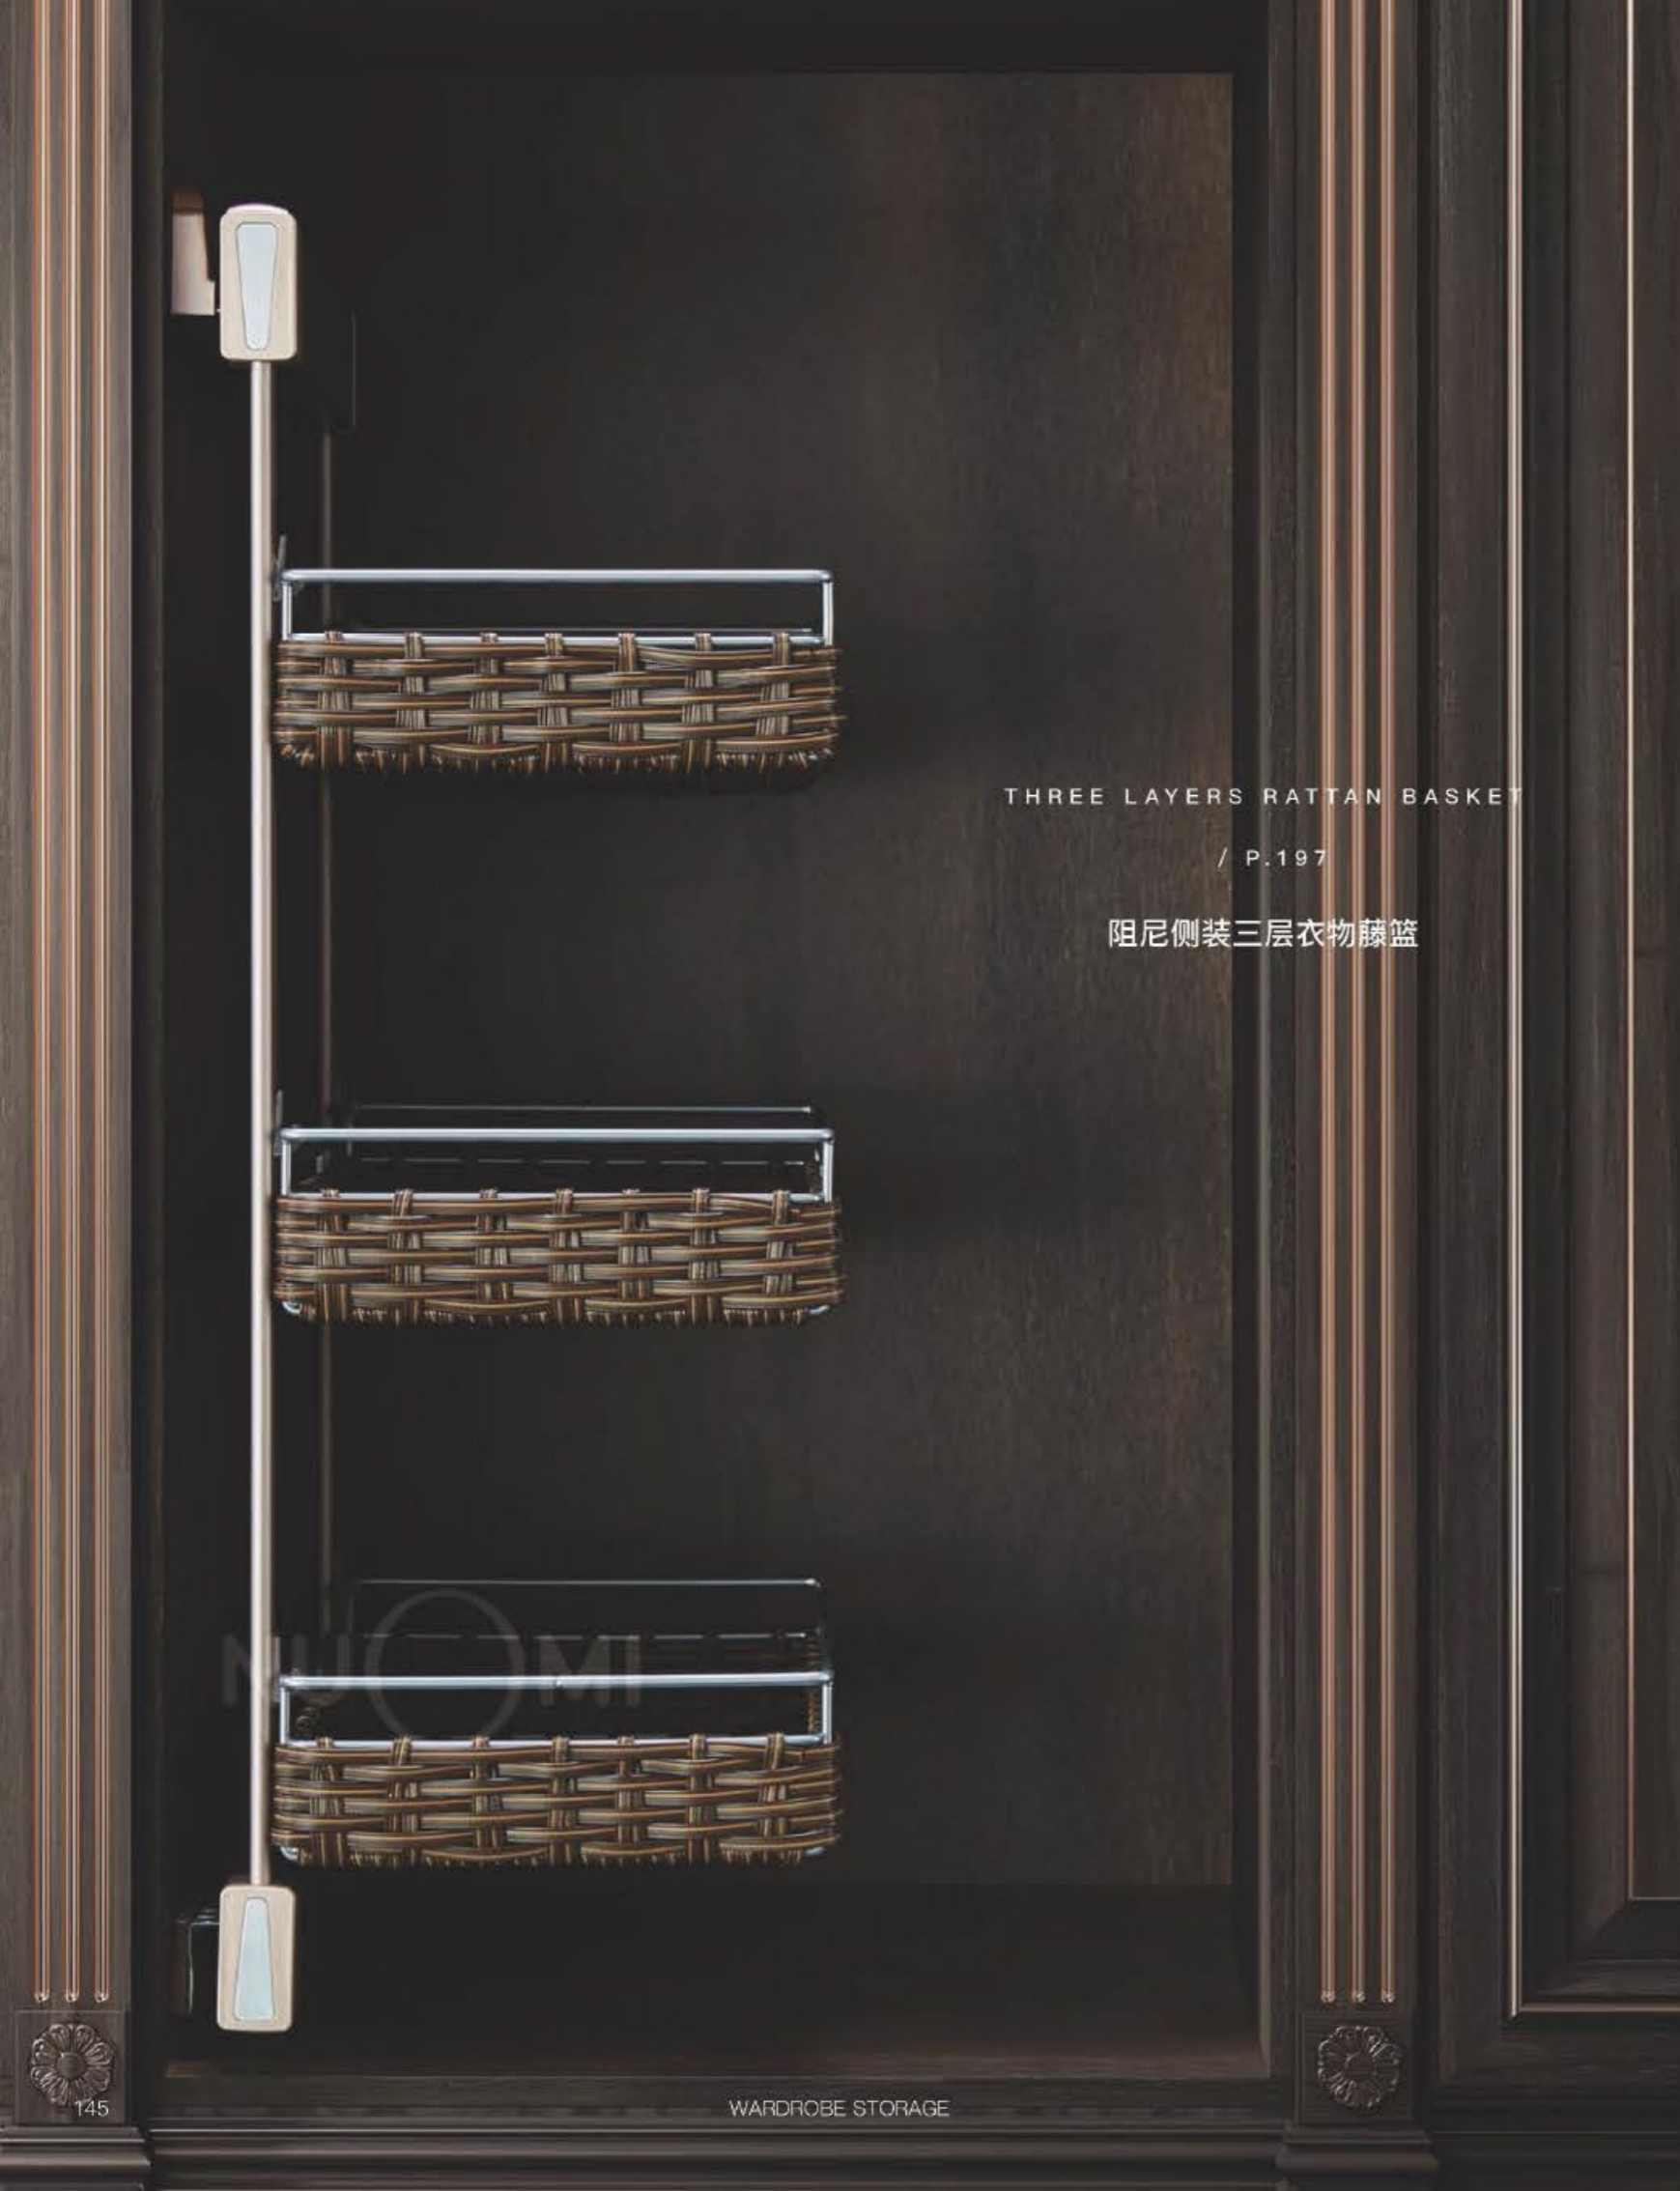

THREE LAYERS RATTAN BASKET

/ P.197

阻尼侧装三层衣物藤篮