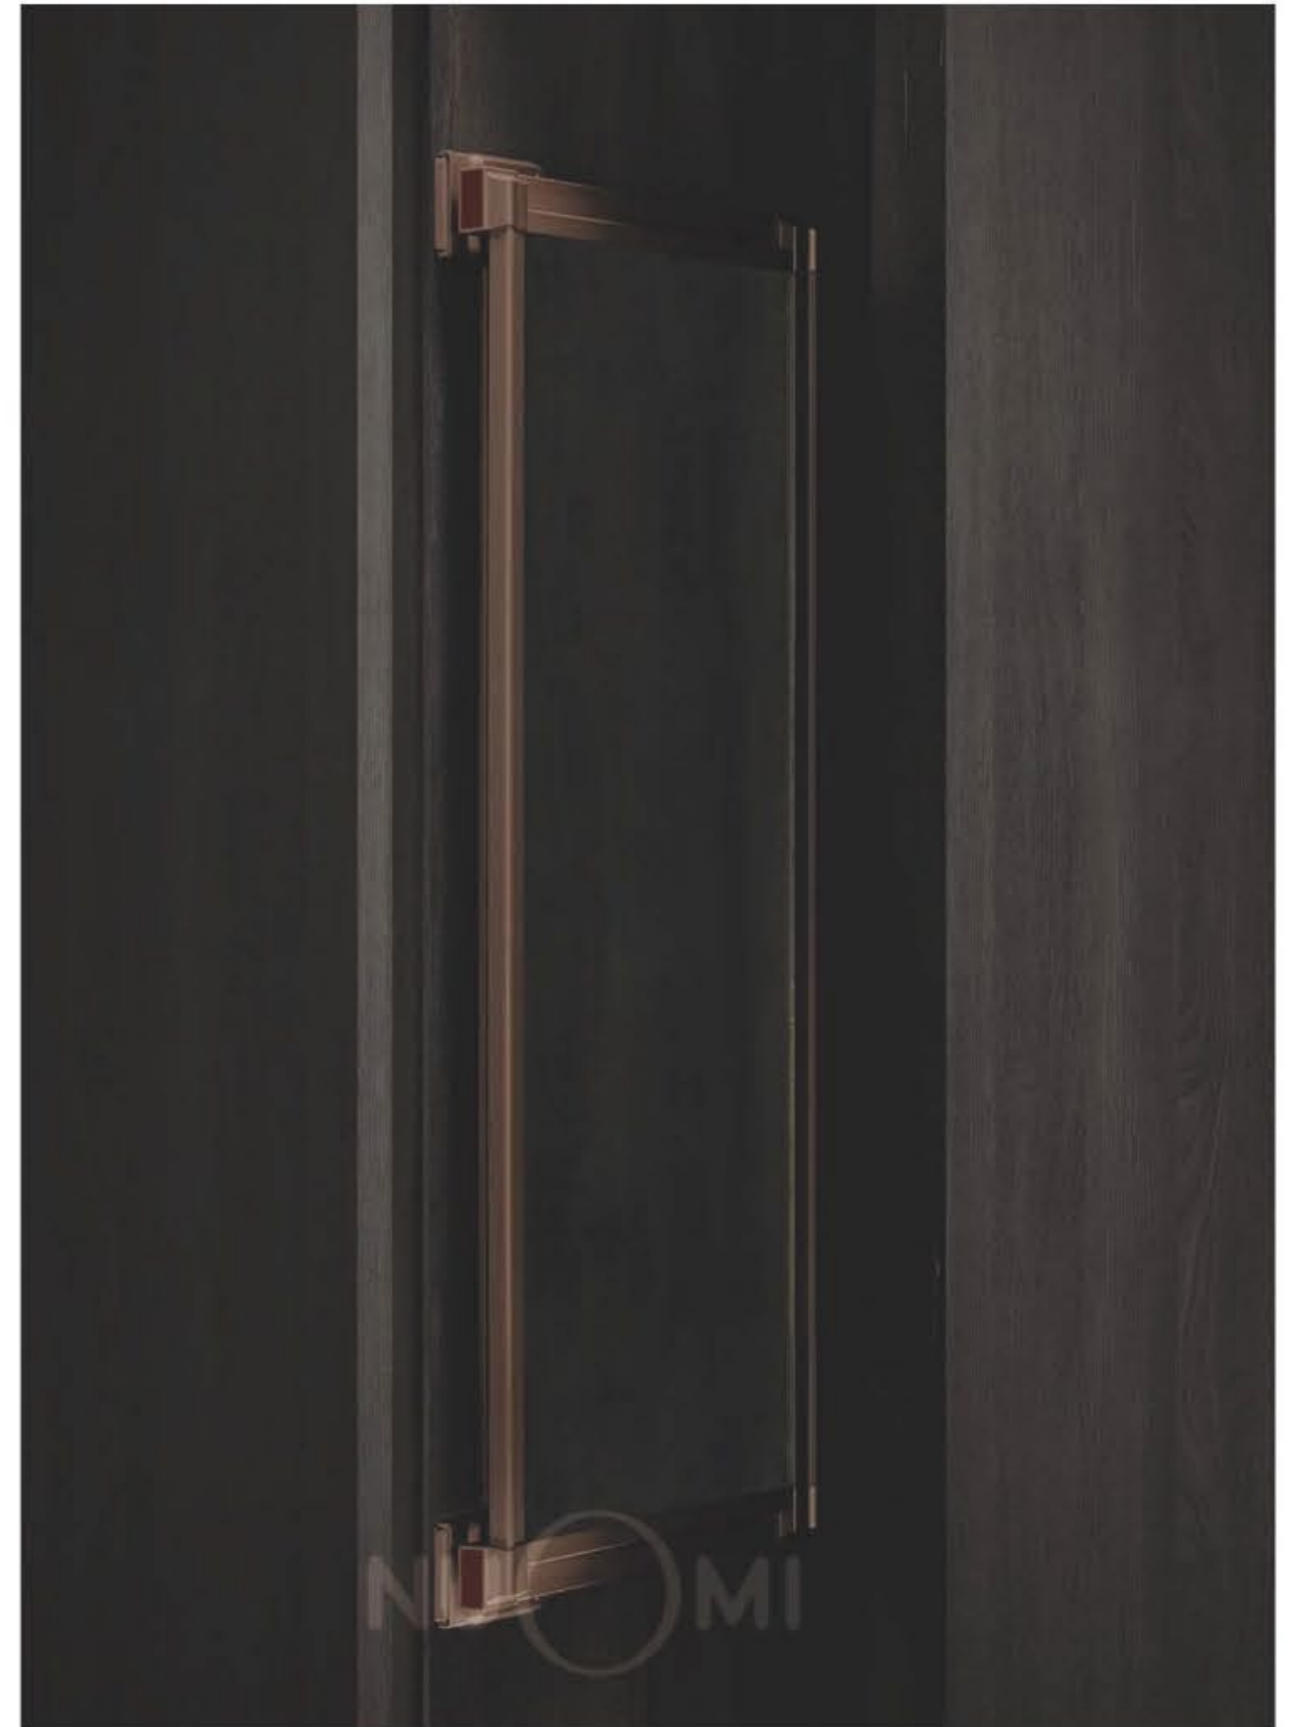

360°旋转设计配以多层收纳空间，让鞋履摆放一目了然。想要的款式一眼就找到，打造有条不紊的品质生活。

LUXURY SLIDING MIRROR / P. 059

豪华推拉旋转镜

Hidden push-pull mirror, clever design,
Do not occupy space, private quality of life,
always illuminate your beauty.

隐藏式推拉穿衣镜, 巧妙设计,
不占空间, 私享品质生活, 时刻照亮您的美。

CLOTHES RAIL/HOLDER FOR CLOTHES RAIL / P.062 挂衣杆 / 衣杆座 (长方形) 侧装

CLOTHES RAIL/HOLDER FOR CLOTHES RAIL / P.062 挂衣杆 / 衣杆座 (长方形) 顶装

Luxury fashion design, to add a beautiful life. Humanized anti-slip pad, so that clothes in order to put, prevent sliding, so that life in perfect order.