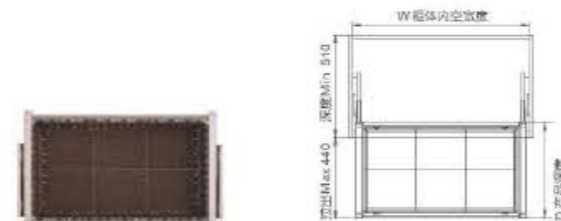

FUNCTION / 功能

适合储存衣服、裤子、毛巾等；搭配阻尼导轨，使用顺滑、平稳、静音；框架结构可根据需求伸缩调节100mm，可根据不同柜体选配不同规格。

DESIGN / 设计

部件装配完美细致，整体结构稳固，安装简易；氟碳紫金漆，适配能力强，可搭配各种款式、深浅不同色调的衣柜，时尚优雅，尽显衣柜价值品位。

SOFT-CLOSING WIRE BASKET
阻尼衣物线篮

Item No. 型号	Specification (WxDxH) 规格	Applicative inner width 适用柜内空宽度
6050370	564x480x180mm	664-764mm
6050380	764x480x180mm	764-864mm
6050390	864x480x180mm	864-964mm