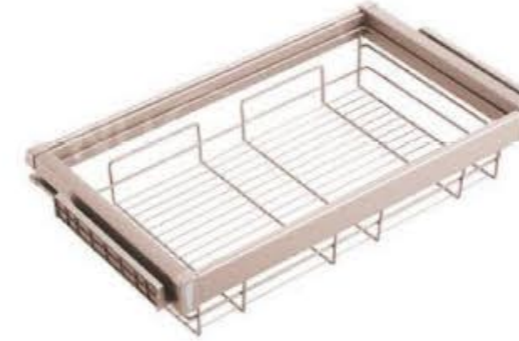

FUNCTION / 功能

适合储存衣服、裤子、毛巾等；搭配阻尼导轨，使用顺滑、平稳、静音；框架结构可根据需求伸缩调节100mm，可根据不同柜体选配不同规格。

DESIGN / 设计

部件装配完美细致，整体结构稳固，安装简易；氟碳紫金漆，适配能力强，可搭配各种款式、深浅不同色调的衣柜，时尚优雅，尽显衣柜价值品位。

SOFT-CLOSING TROUSERS RACK
阻尼西裤架

Item No. 型号	Specification (WxDxH) 规格	Applicative inner width 适用柜内空宽度
6050460	564x480x75mm	564-664mm
6050470	664x480x75mm	664-764mm
6050480	764x480x75mm	764-864mm
6050490	864x480x75mm	864-964mm