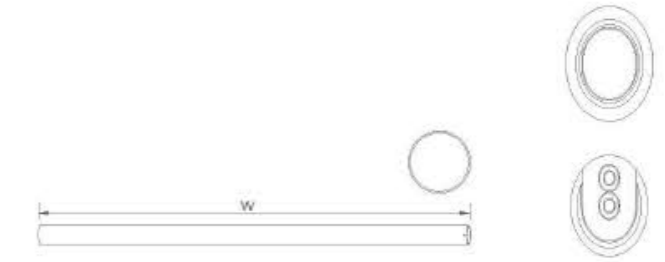

FUNCTION / 功能

Suitable for hanging clothes. Equipped with anti-slip rubber strip, anti-slip noise reduction. Simple design, quick and convenient installation.

适合悬挂各式衣物。搭配防滑胶条，防滑降噪。简洁设计，安装快捷方便。

DESIGN / 设计

Pearl white environmental protection coating surface spraying, fashion and elegant, do show the wardrobe value grade.

珠光白环保涂料表面喷涂，时尚高雅，尽显衣柜价值品位。

CLOTHES RAIL WITH LIGHT
挂衣灯

Item No. 型号	Specification (WxDxH) 规格	Applicative Inner width 适用柜内空宽度
6033060	——	564mm
6033080	——	764mm
6033090	——	864mm