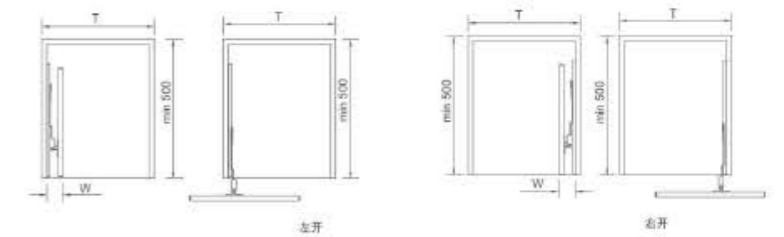

FUNCTION / 功能

Hidden in the inside of the cabinet, can be pulled out 90° transition, save wardrobe space.

隐藏于柜内侧，拉出后可 90° 平移，节省衣柜空间。

DESIGN / 设计

The minimalist design of Nordic style is fashionable and elegant.

北欧风格的极简主义设计，时尚优雅。