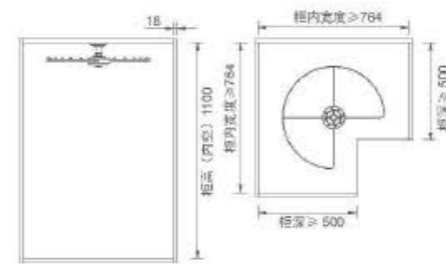

环保喷涂珠光白色，适配能力强，可搭配各种款式、深浅不同色调的衣柜，时尚优雅，尽显衣柜品位。

TOP-INSTALL ROTATABLE HANGER
顶装旋转挂衣架

Item No. 型号	Specification (WxDxH) 规格	Applicative inner width 适用柜内空宽度
6041700	Φ520xH125mm	≥ 764mm

FUNCTION / 功能

Suitable to store all kinds of clothings, like towel, dress, scarf, install in corner wardrobes, utmost use corner space of wardrobe.