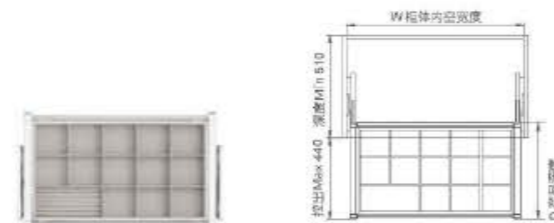

FUNCTION / 功能

适合储存饰品、方巾、皮带等；搭配阻尼导轨，使用顺滑、平稳、静音；框架结构可根据需求伸缩调节100mm，可根据不同柜体选配不同规格。

DESIGN / 设计

精致分隔，细心呵护您的爱物，珠光白环保涂料表面喷涂，与香槟金色装饰元素结合，时尚高雅，尽显衣柜价值品位。

SOFT-CLOSING SHOES RACK
阻尼鞋架

Item No. 型号	Specification (WxDxH) 规格	Applicative inner width 适用柜内空宽度
6040780	764x480x180mm	764-864mm
6040790	864x480x180mm	864-964mm