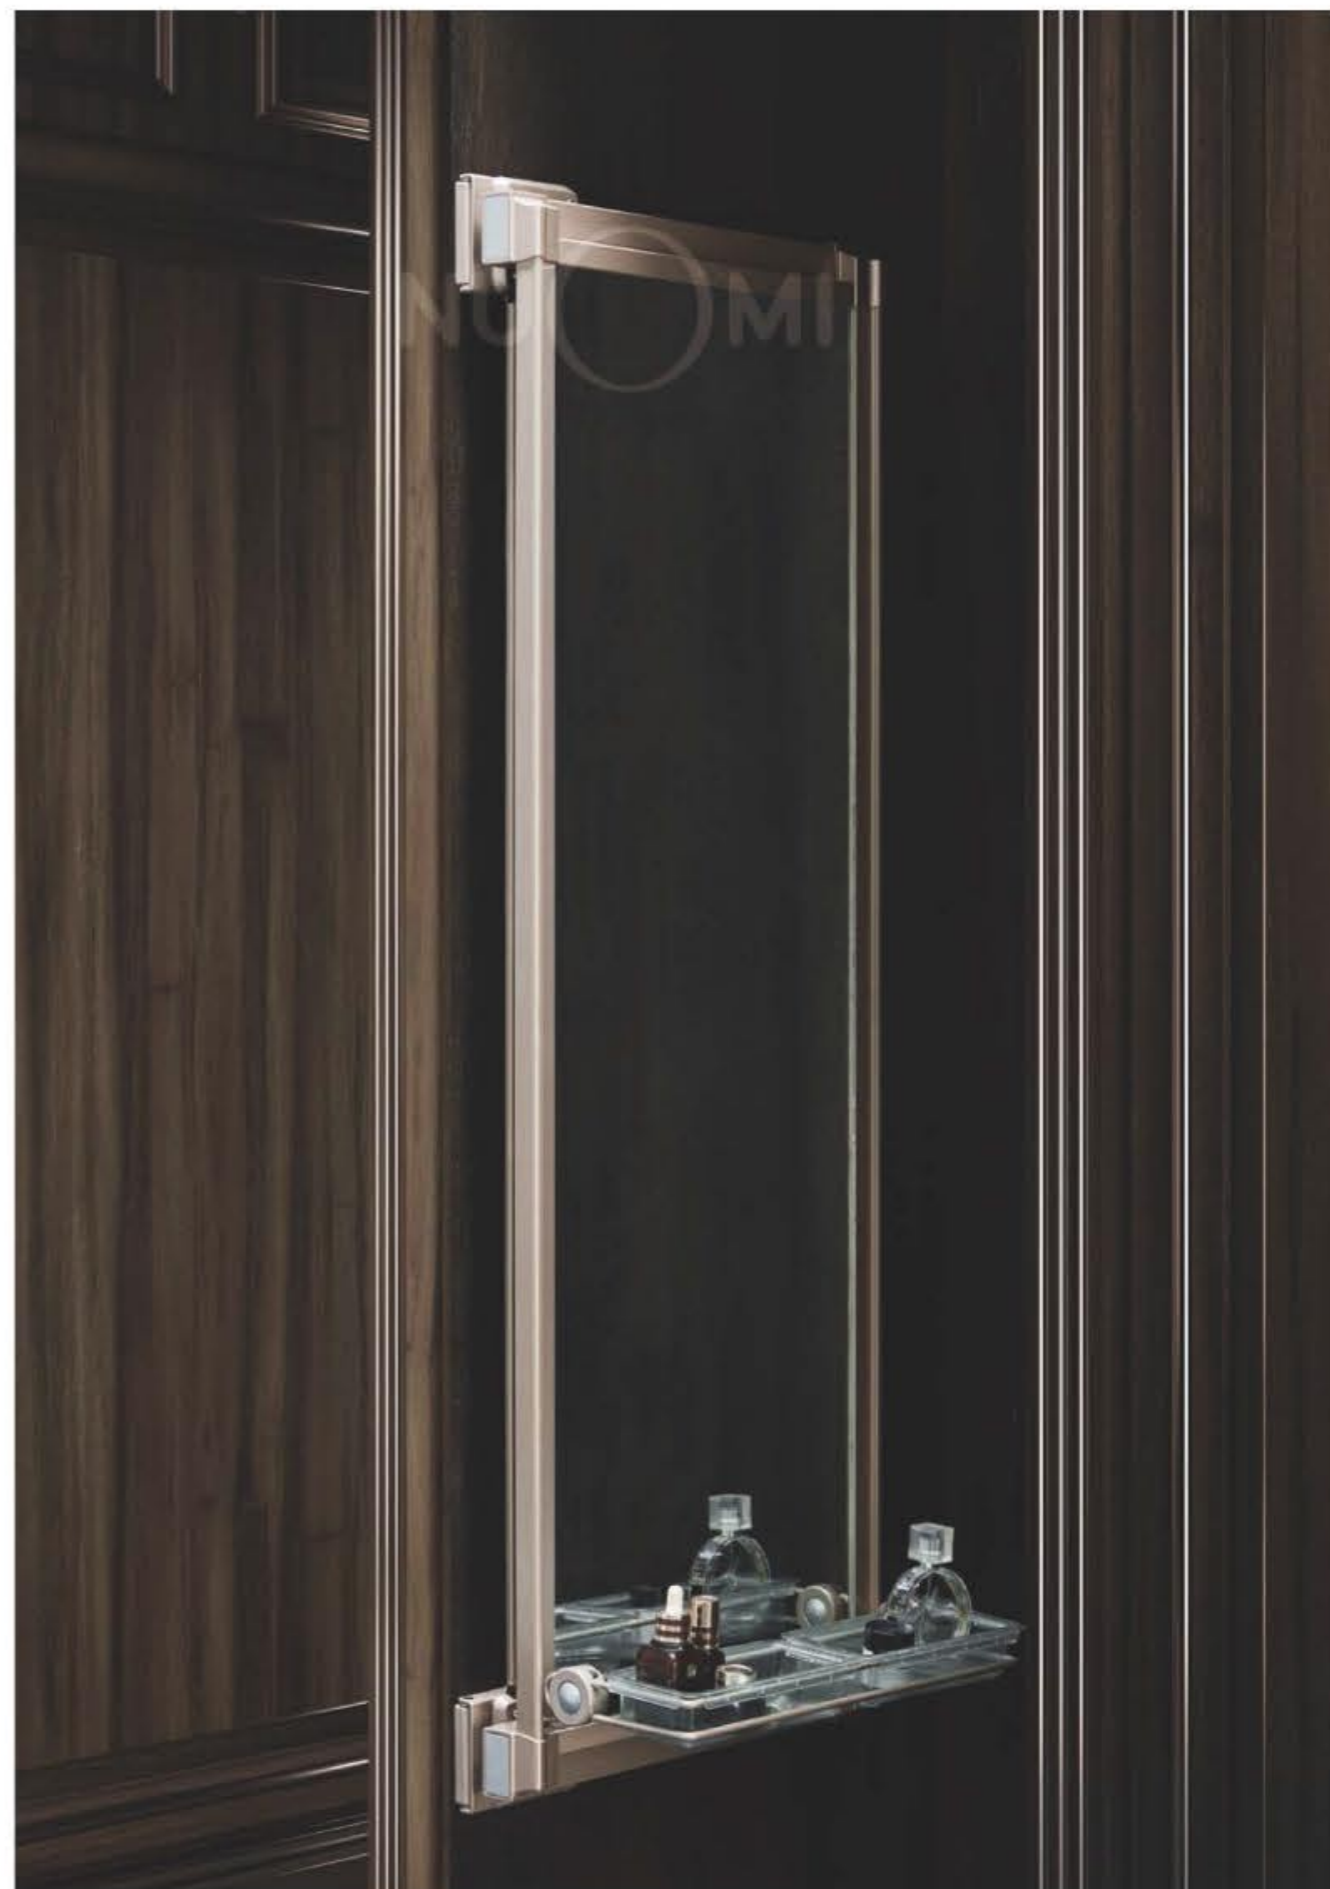

在有限的空间内，提供功能和美感兼备的解决方案。贴心的镜面饰品收纳盒，让你时刻做精致女人。

SIMPLE SLIDING MIRROR / P. 206

简约型推拉旋转镜

Push-pull hidden design, smooth and stable
push-pull, Multi-angle adjustment, 360°
show your beauty, Make your makeup more
detailed and perfect.