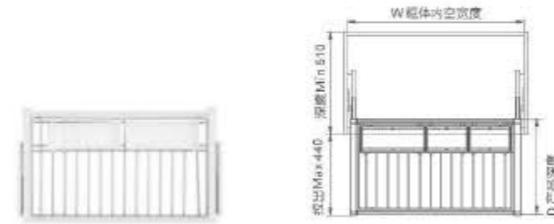

SOFT-CLOSING MULTIFUNCTIONAL WIRE RACK
阻尼多功能西裤架

Item No. 型号	Specification (WxDxH) 规格	Applicative inner width 适用柜内空宽度
6040560	564x480x180mm	564-664mm
6040570	664x480x160mm	664-764mm
6040580	764x480x160mm	764-864mm
6040590	864x480x160mm	864-964mm

FUNCTION / 功能

适合储存衣服、裤子、毛巾等；搭配阻尼导轨，使用顺滑、平稳、静音；框架结构可根据需求伸缩调节100mm，可根据不同柜体选配不同规格。

DESIGN / 设计

部件装配完美细致，整体结构稳固，安装简易；珠光白环保涂料表面喷涂，与香槟金色装饰元素结合，时尚高雅，尽显衣柜价值品位。

SOFT-CLOSING DECORATIONS SHELF
阻尼饰物架

Item No. 型号	Specification (WxDxH) 规格	Applicative inner width 适用柜内空宽度
6040660	564x480x80mm	564-664mm
6040670	664x480x80mm	664-764mm
6040680	764x480x80mm	764-864mm
6040690	864x480x80mm	864-964mm