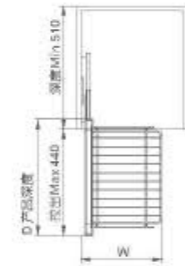

FUNCTION / 功能

三层衣物拉篮组合，容纳量大，适合储存衣服、裤子、毛巾等；搭配阻尼导轨，使用顺滑、平稳、静音；框架结构可根据需求伸缩调节 100mm，可根据不同柜体选配不同规格。

DESIGN / 设计

部件装配完美细致，整体结构稳固，安装简易；珠光白环保涂料表面喷涂，与香槟金色装饰元素结合，时尚高雅，尽显衣柜价值品位。

TOP-INSTALL WIRE TROUSERS RACK
阻尼顶装双排西裤架

Item No. 型号	Specification (WxDxH) 规格	Applicative inner width 适用柜内空宽度
6041100	610x468x135mm	—