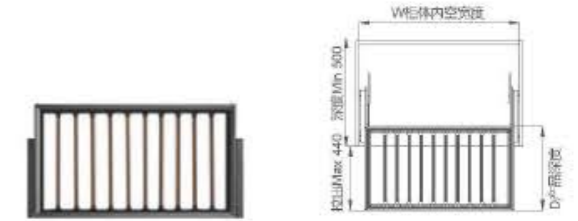

FUNCTION / 功能

适合储存衣服、裤子、毛巾等；搭配阻尼导轨，使用顺滑、平稳、静音；框架结构可根据需求伸缩调节34mm，可根据不同柜体选配不同规格。

DESIGN / 设计

部件装配完美细致，整体结构稳固，安装简易；氟碳玛瑙搭配琥珀色钛合金，质感雅致而时尚，使衣柜透出一份优雅的气质。

SOFT-CLOSE COLTH SHELF
阻尼置物架

Item No. 型号	Specification (WxDxH) 规格	Applicative inner width 适用柜内空宽度
6060560A	564x460x68mm	561-595mm
6060570A	664x460x68mm	661-695mm
6060580A	764x460x68mm	761-795mm
6060590A	864x460x68mm	861-895mm