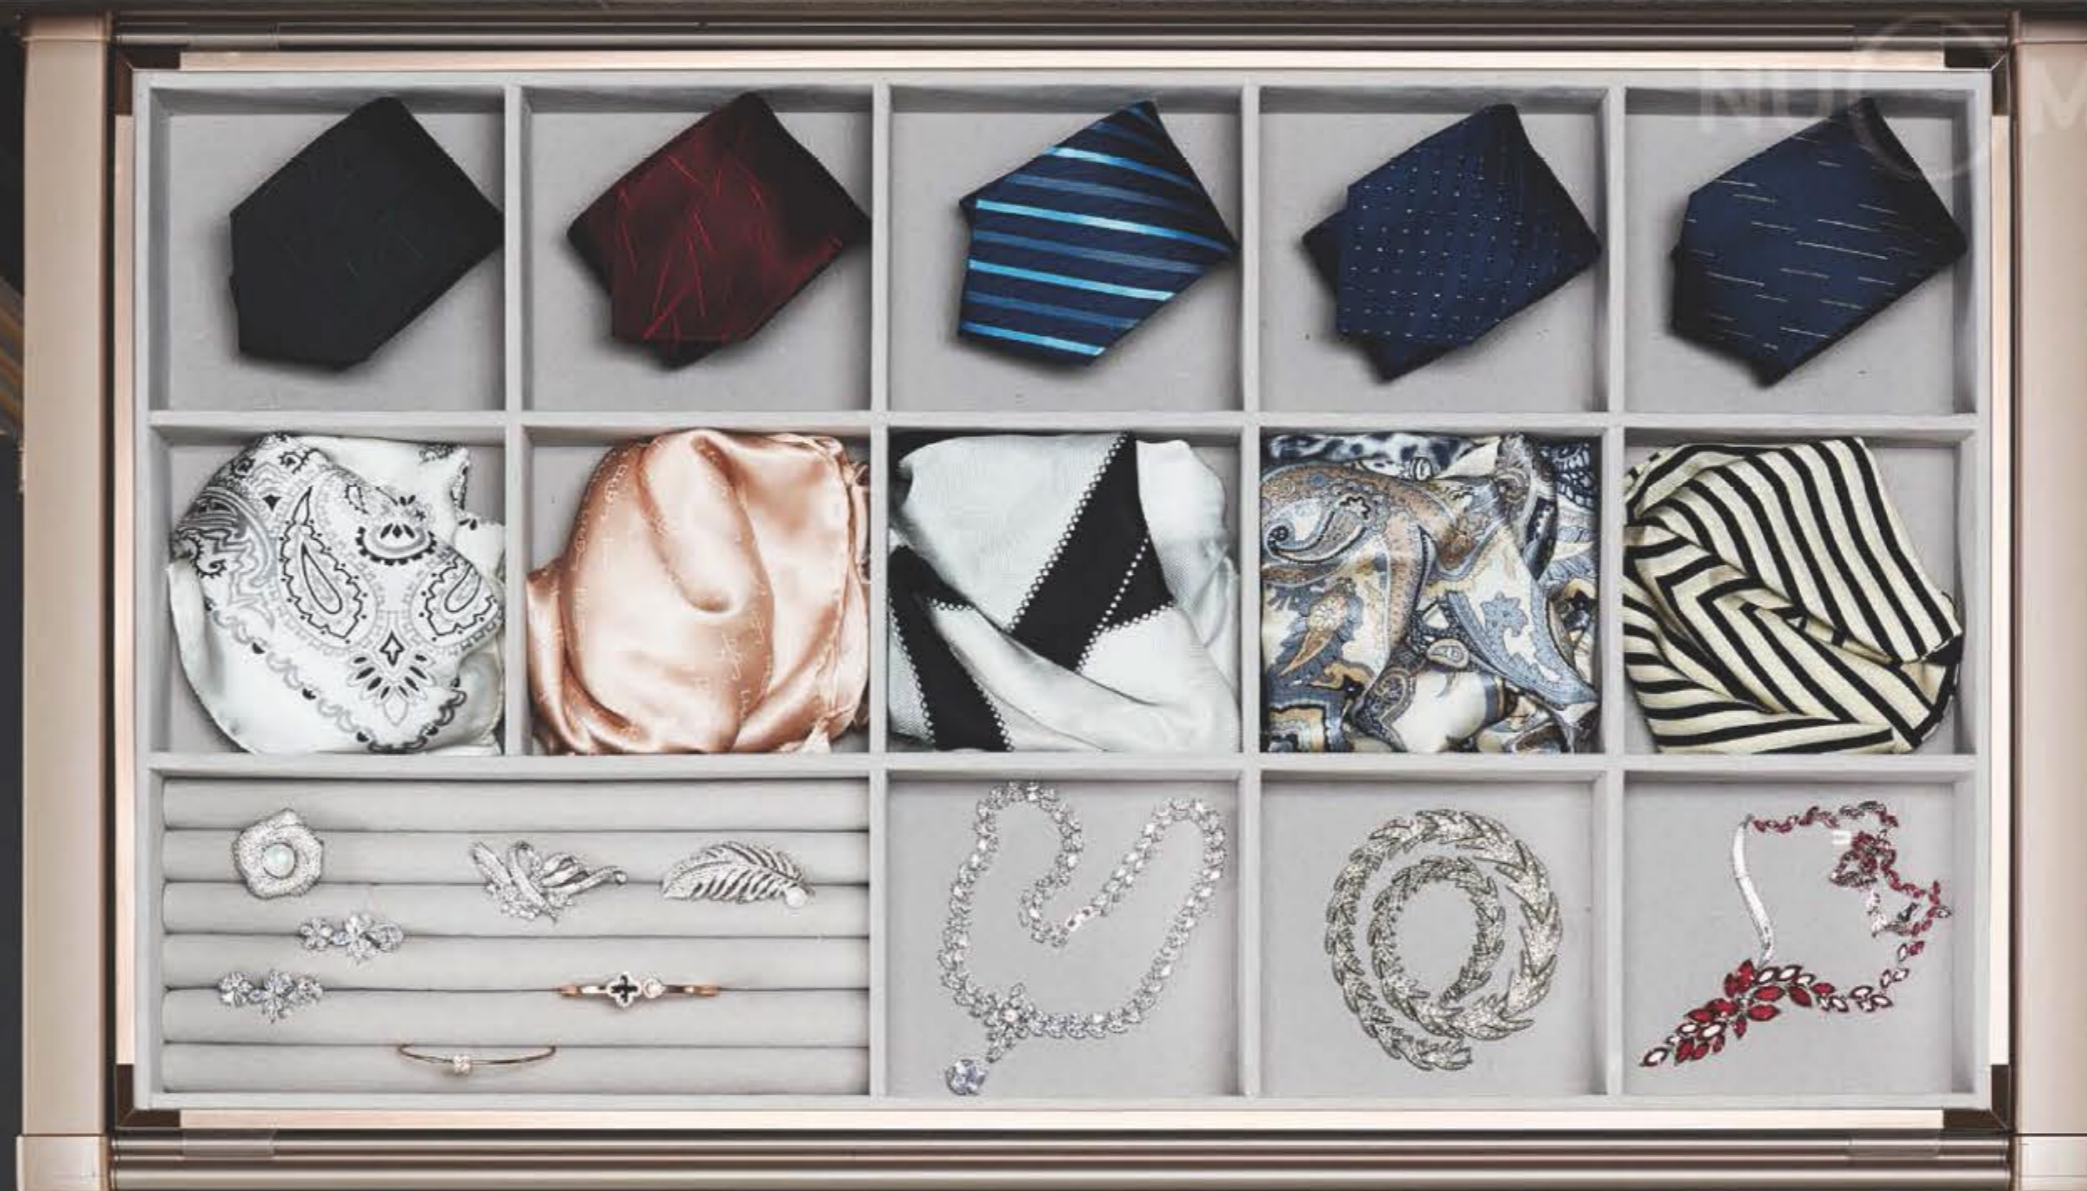

DECORATIONS SHELF

SOFT-CLOSING DECORATIONS SHELF / P.195

阻尼饰物架

Classified storage design, one by one find storage place for items, delicate flannelette package, careful care of valuables, protect you as a delicate woman.

分类收纳设计，为物品一一找到存放之处，细腻的绒布包裹，细心呵护贵重物品，守护您做精致女人。