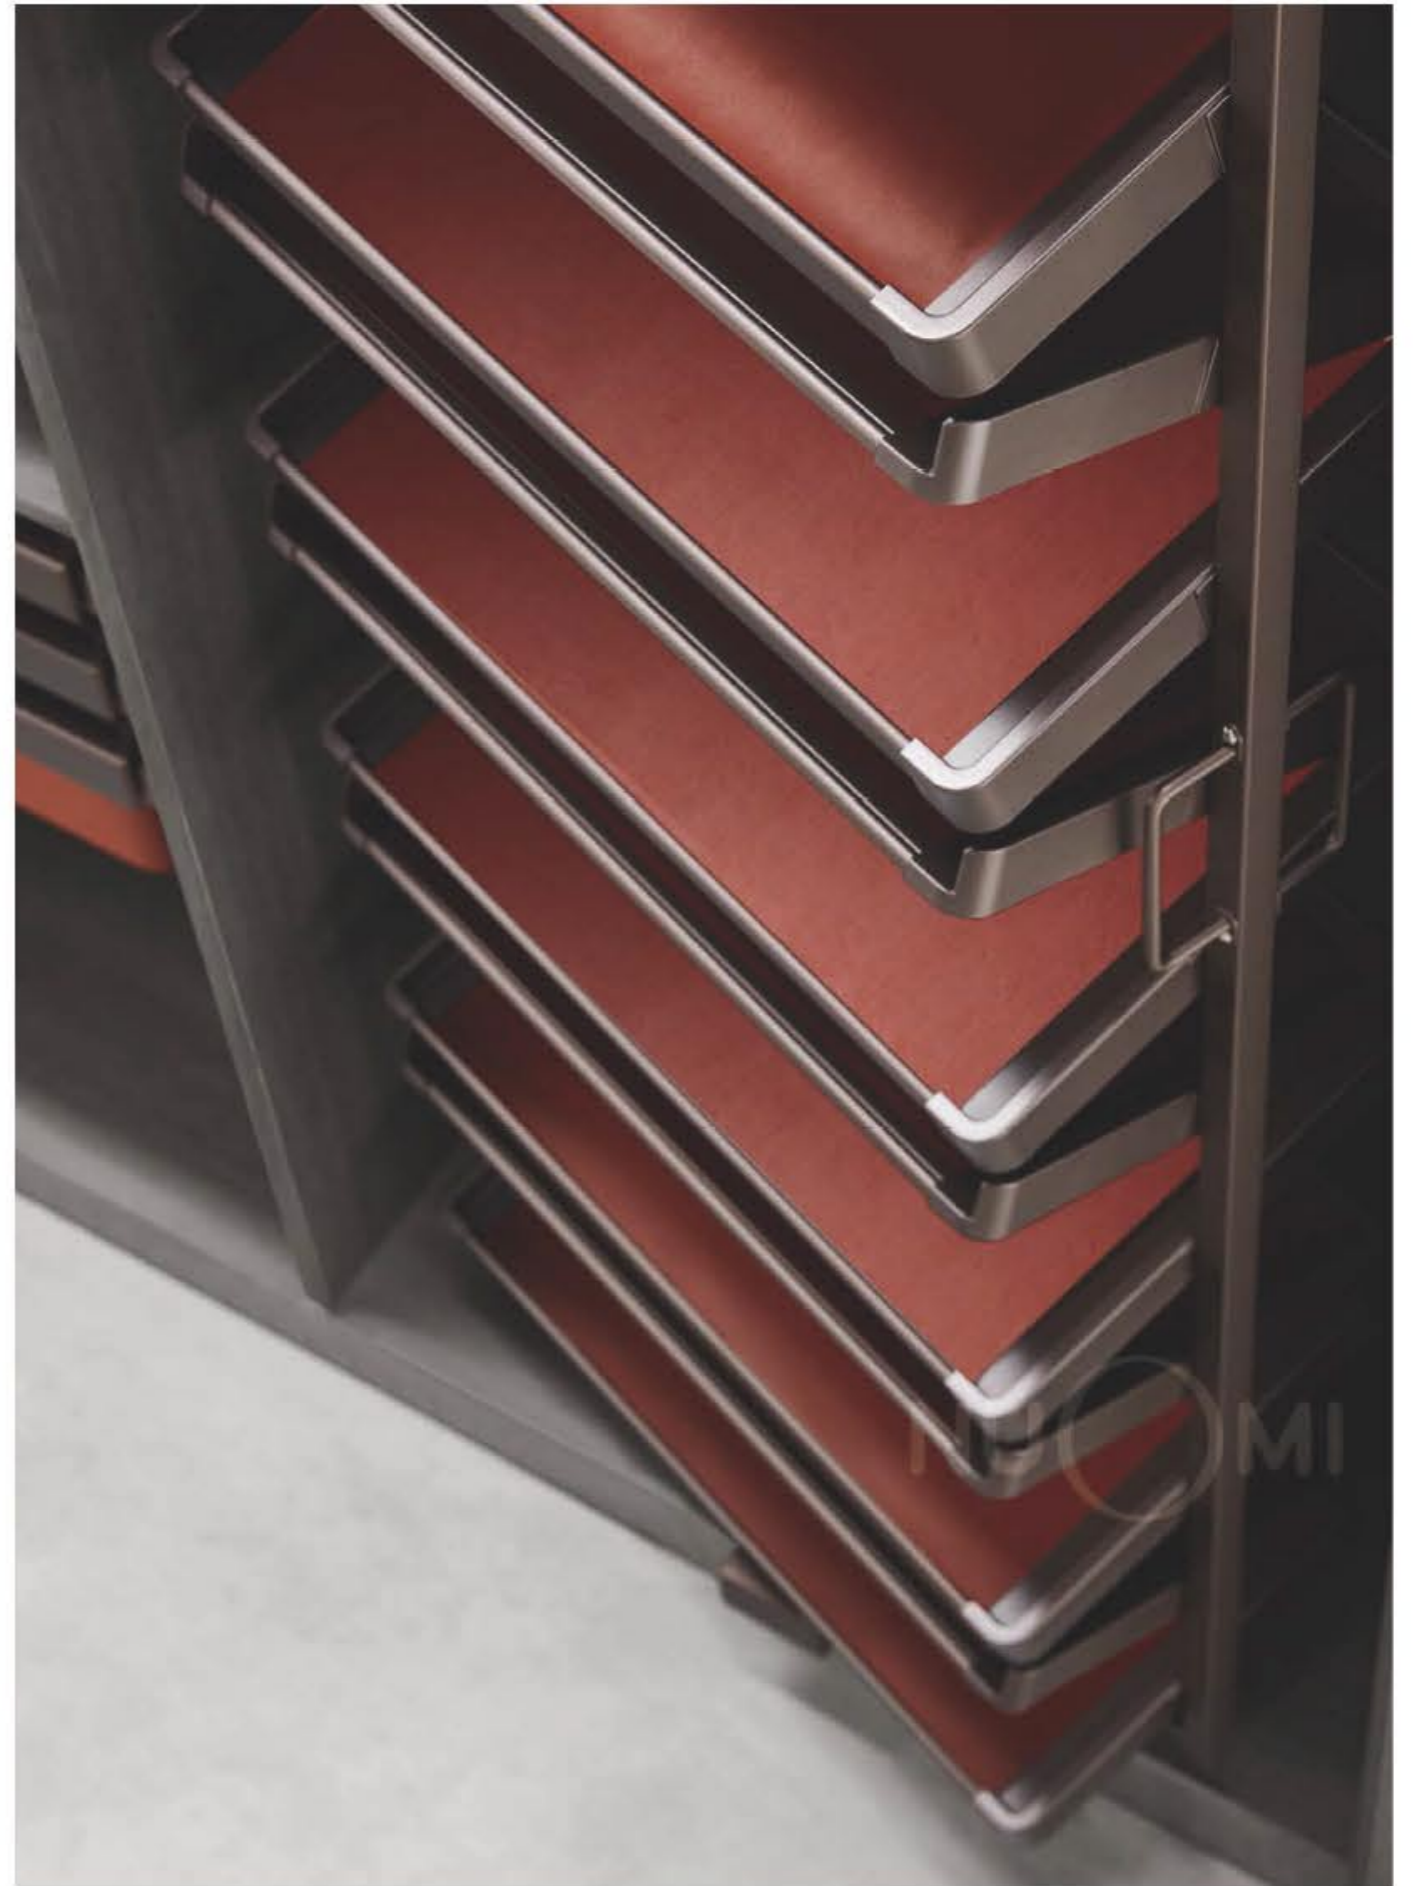

360° ROTATABLE MULTI-LAYER SHOES RACK / P. 0 6 1

360°旋转多层鞋架

The 360° rotating design is equipped with multi-layer storage space. Let the shoes be displayed clearly. The design that wants to be found at a glance, make orderly quality life.