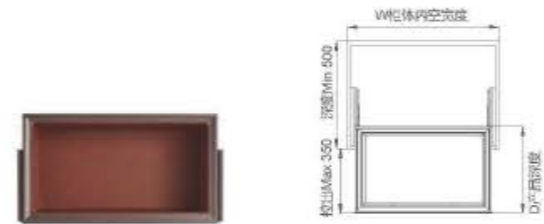

FUNCTION / 功能

适合储存衣服、裤子、毛巾等；搭配阻尼导轨，使用顺滑、平稳、静音；框架结构可根据需求伸缩调节16mm，可根据不同柜体选配不同规格。

DESIGN / 设计

部件装配完美细致，整体结构稳固，安装简易；氟碳古铜饰面搭配优雅红皮革的结合，演绎不一样的时尚美学。