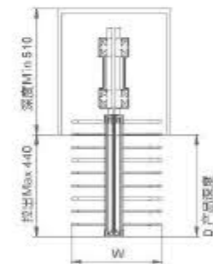

FUNCTION / 功能

Top-install S-shaped trousers rack, suitable for storing trousers, With damping guide rail, use smooth, smooth, quiet.

顶装 S 型西裤架，适合存放裤子或者毛巾；搭配阻尼导轨，使用顺滑，平稳，静音。

DESIGN / 设计

The top is equipped with double guide-rail structure, the components are installed perfectly and carefully, the overall structure is stable and easy to install, the surface is fluorocarbon coating/agate ash, showing the high-end quality.

顶装双导轨结构，部件装配完美细致，整体结构稳固，安装简易；表面氟碳珩染黑，尽显高端品质。

SOFT-CLOSE TOP-INSTALL CLOTHES RACK
阻尼顶装挂衣架

Item No. 型号	Specification (WxDxH) 规格	Applicative inner width 适用柜内空宽度
6061300A	110x468x135mm	——
6061301A	110x368x135mm	——