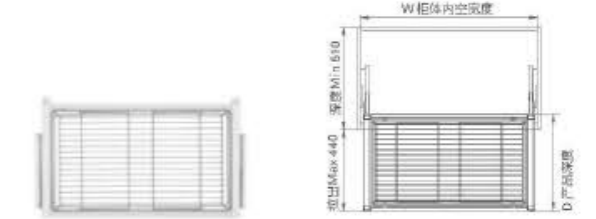

FUNCTION / 功能

适合储存衣服、裤子、毛巾等；搭配阻尼导轨，使用顺滑、平稳、静音；框架结构可根据需求伸缩调节100mm，可根据不同柜体选配不同规格。

DESIGN / 设计

部件装配完美细致，整体结构稳固，安装简易；珠光白环保涂料表面喷涂，与香槟金色装饰元素结合，时尚高雅，尽显衣柜价值品位。

SOFT-CLOSING TROUSERS RACK
阻尼西裤架

Item No. 型号	Specification (WxDxH) 规格	Applicative inner width 适用柜内空宽度
6040460	564x480x75mm	564-664mm
6040470	664x480x75mm	664-764mm
6040480	764x480x75mm	764-864mm
6040490	864x480x75mm	864-964mm