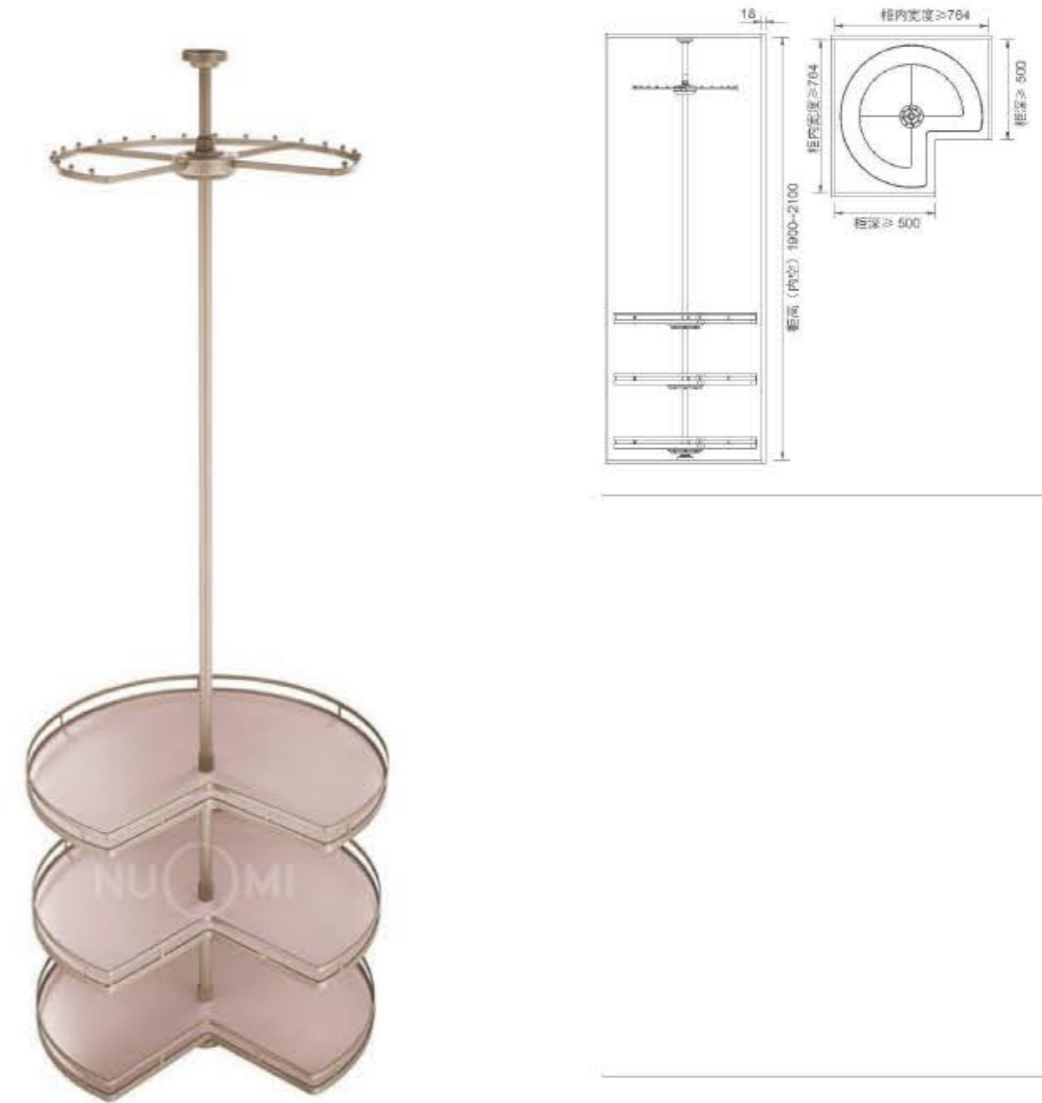

FUNCTION / 功能

Suitable to store all kinds of clothings, like towel, dress, pants, portable bag, install in corner wardrobe, utmost use corner space of wardrobe.

适合多功能存放各类衣物，如毛巾、衣服、裤子、手提袋等，安装在转角衣柜处，最大限度利用衣柜转角空间。

DESIGN / 设计

每一层可360°独立旋转设计，方便存取衣物；钢球防撞分离，人性化设计，提升用户体验。环保喷涂紫金色，适配能力强，尽显衣柜价值品位。