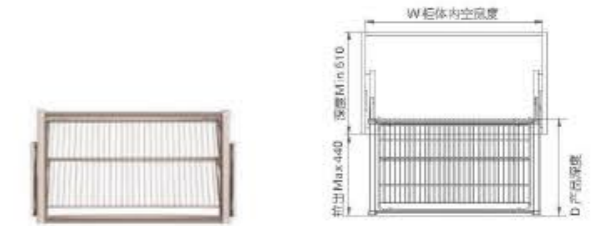

FUNCTION / 功能

Suitable for storing shoes, etc. With damping guide rail, use smooth, stable, quiet. The frame structure can be telescopic adjustment of 100mm according to requirements, and different specifications can be selected according to different wardrobe.

适合储存鞋子等；搭配阻尼导轨，使用顺滑、平稳、静音；框架结构可根据需求伸缩调节100mm，可根据不同柜体选配不同规格。

DESIGN / 设计

部件装配完美细致，整体结构稳固，安装简易；氟碳镀金色，适配能力强，可搭配各种款式、深浅不同色调的衣柜，时尚优雅，尽显衣柜价值品位。

THREE-LAYERS GLASS-SIDE BASKET
阻尼侧装三层衣物玻璃篮

Item No. 型号	Specification (WxDxH) 规格	Applicative inner width 适用柜内空宽度
6050800	330x480x860mm	—