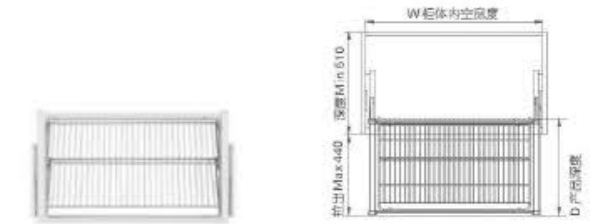

FUNCTION / 功能

适合储存鞋子等；搭配阻尼导轨，使用顺滑、平稳、静音；框架结构可根据需求伸缩调节100mm，可根据不同柜体选配不同规格。

DESIGN / 设计

部件装配完美细致，整体结构稳固，安装简易；珠光白环保涂料表面喷涂，与香槟金色装饰元素结合，时尚高雅，尽显衣柜价值品位。

THREE-LAYERS GLASS-SIDE BASKET
阻尼侧装三层衣物玻璃篮

Item No. 型号	Specification (WxDxH) 规格	Applicative inner width 适用柜内空宽度
6040800	330x480x860mm	—