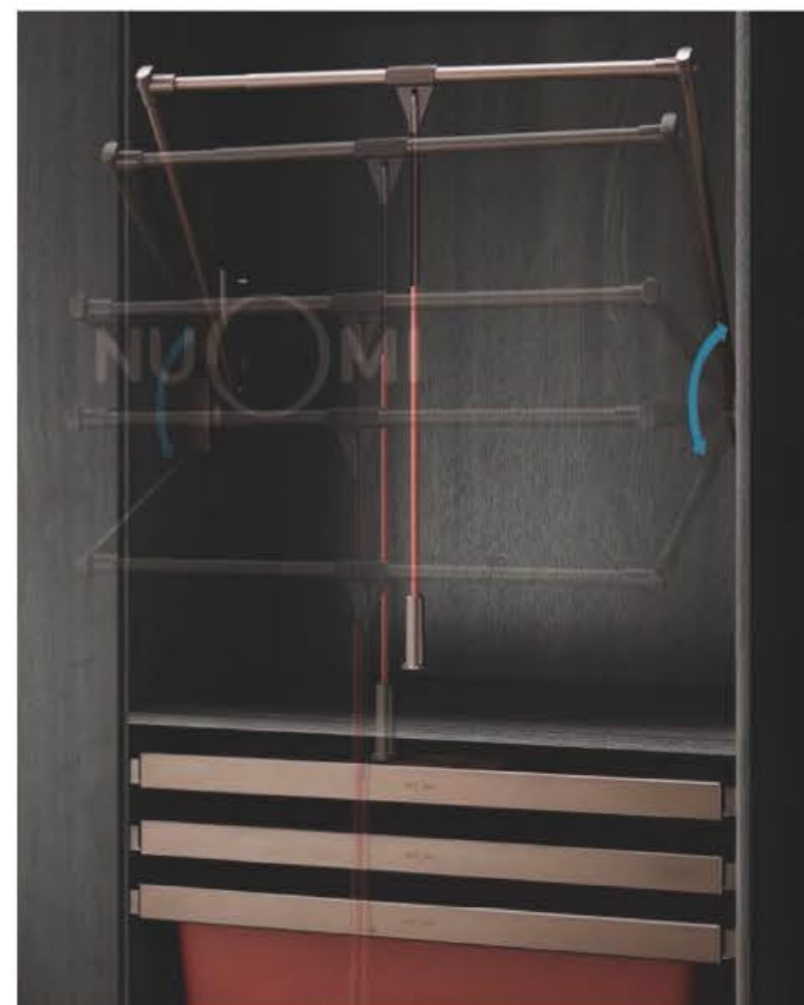

COAT HANGER

SOFT-CLOSE LIFTABLE HANGER / P. 058

阻尼升降挂衣架

Damping slow down clothing rack, rocker arm design, downward and upward, convenient access to high clothing, Intelligent design, to create a flexible space, all free from the heart.

阻尼缓降衣物架。摇臂设计，一降一升，方便存取高处衣物，智慧设计，打造灵活空间，一切自在由心。