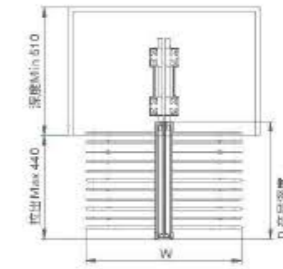

FUNCTION / 功能

Double row trousers rack, suitable for storing trousers, large capacity. With damping guide rail, use smooth, stable, quiet.

双排西裤架，适合储存裤子，容纳量大；搭配阻尼导轨，使用顺滑、平稳、静音。

DESIGN / 设计

顶装双导轨结构，部件装配完美细致，整体结构稳固，安装简易；珠光白环保涂料表面喷涂，与香槟金色装饰元素结合，时尚高雅，尽显衣柜价值品位。

TOP-INSTALL S-SHAPED TROUSERS RACK
阻尼顶装 S 形西裤架

Item No. 型号	Specification (WxDxH) 规格	Applicative inner width 适用柜内空宽度
6041200	335x468x135mm	—