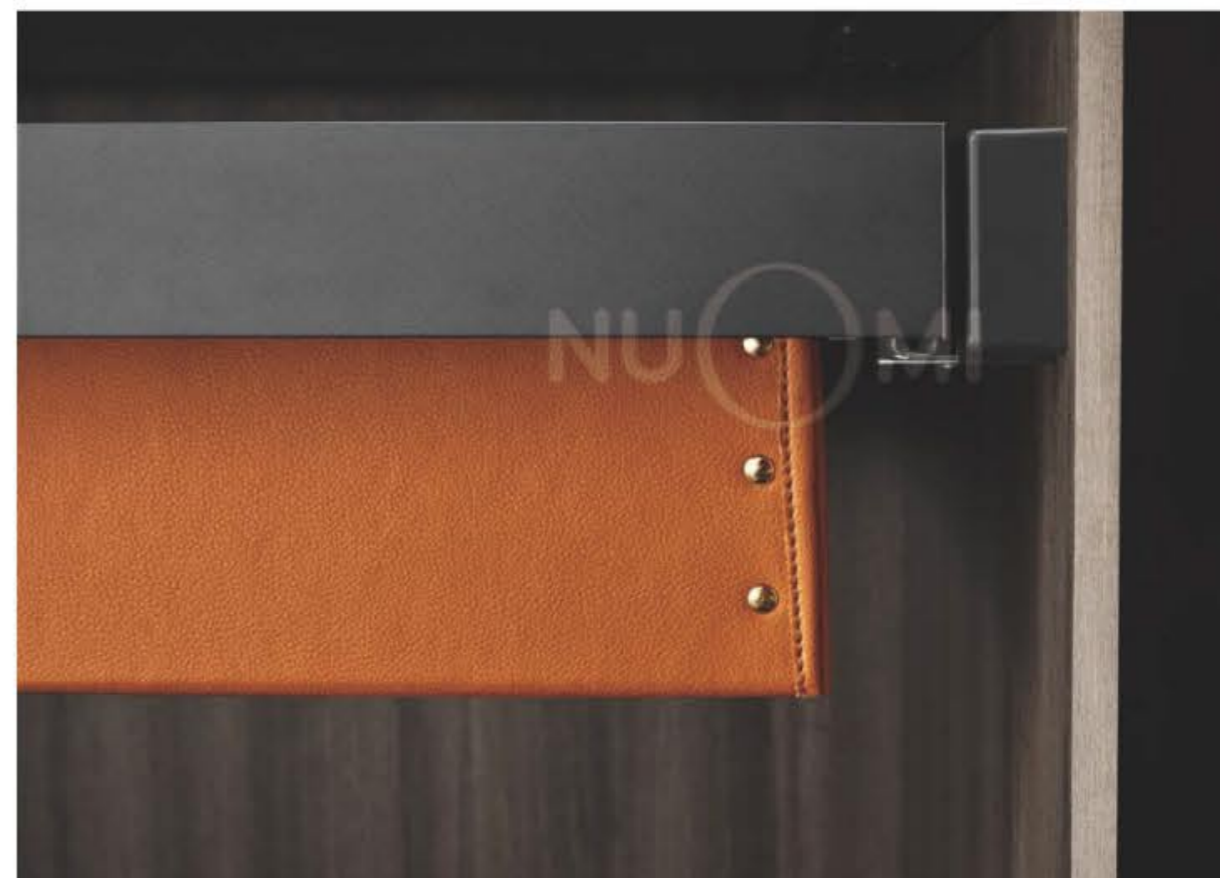

在享受生活快节奏的同时，也需要体会一份优雅，品味一种气质，高雅与实用的结合，保证功能实用的同时，且不乏时尚格调。

COME FROM THE
NOBILITY OF FERRARI LEATHER

非一般的视觉享受

LEATHER BASKET

SOFT-CLOSE LEATHER BASKET / P.109

阻尼衣物皮革篮

The exquisite design that moves people's heart regards storage as the philosophy that really reflects the mind, provides perfect storage way for goods, and makes the wardrobe reveal an elegant temperament.