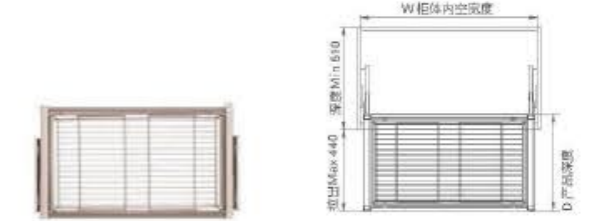

FUNCTION / 功能

适合储存衣服、裤子、毛巾等；搭配阻尼导轨，使用顺滑、平稳、静音；框架结构可根据需求伸缩调节100mm，可根据不同柜体选配不同规格。

DESIGN / 设计

部件装配完美细致，整体结构稳固，安装简易；氟碳紫金漆，适配能力强，可搭配各种款式、深浅不同色调的衣柜，时尚优雅，尽显衣柜价值品位。

SOFT-CLOSING TROUSERS RACK
阻尼西裤架

Item No. 型号	Specification (WxDxH) 规格	Applicative inner width 适用柜内空宽度
6050460	564x480x75mm	564-664mm
6050470	664x480x75mm	664-764mm
6050480	764x480x75mm	764-864mm
6050490	864x480x75mm	864-964mm