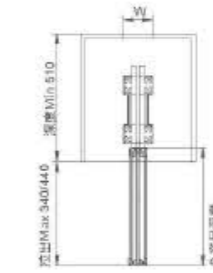

FUNCTION / 功能

Suitable for hanging clothes, With damping guide rail, use smooth, smooth, quiet.

适合挂衣服；搭配阻尼导轨，使用顺滑，平稳，静音。

DESIGN / 设计

顶装双导轨结构，独特 U 形设计，配有钢珠分隔，部件装配完美细致，整体结构稳固，安装简易；表面氟碳珩染黑，尽显高端品质。

SOFT-CLOSE LIFTABLE HANGER
阻尼升降挂衣架

Item No. 型号	Specification (WxDxH) 规格	Applicative inner width 适用柜内空宽度
6061601A	(564-764)x150x900mm	564-764mm
6061602A	(764-1064)x150x900mm	764-1064mm