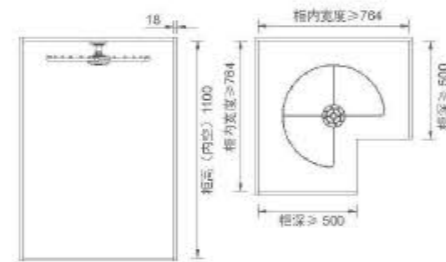

TOP-INSTALL ROTATABLE HANGER
顶装旋转挂衣架

Item No. 型号	Specification (WxDxH) 规格	Applicative inner width 适用柜内空宽度
6061700A	Φ520xH125mm	≥ 784mm

FUNCTION / 功能

适合多功能存放各类衣物, 如毛巾、衣服、围巾等, 安装在转角衣柜处, 最大限度利用衣柜转角空间。

DESIGN / 设计

360° independent rotation design, convenient access to clothing, Steel ball sliding separation, user-friendly design, improves user experience.

可 360° 独立旋转设计, 方便存取衣物, 钢球防滑分隔, 人性化设计, 提升用户体验。

SIMPLE MULTIFUNCTIONAL SLIDING MIRROR
简约型推拉旋转镜

Item No. 型号	Specification (WxDxH) 规格	Applicative inner width 适用柜内空宽度
6062500A	48x396x1216mm	—