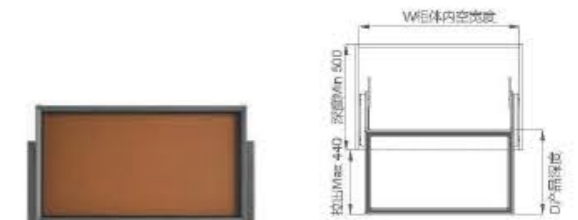

FUNCTION / 功能

适合储存物品、方巾、皮带等；搭配阻尼导轨，使用顺滑、平稳、静音；框架结构可根据需求伸缩调节34mm，可根据不同柜体选配不同规格。

DESIGN / 设计

The component installs to install perfect and meticulous, integral structure is firm, install simple and sandblasted oxidized agate ash to match amber leather, simple sense is refined and fashionable, make chest gives an elegant temperament fully.

部件装配完美细致，整体结构稳固，安装简易；氧化玛瑙搭配琥珀色皮革，质感雅致而时尚，使衣柜透出一份优雅的气质。