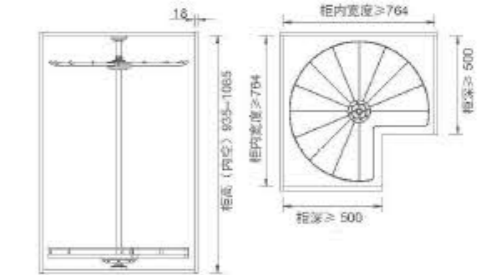

FUNCTION / 功能

Suitable to store pants, towel and bag, install in corner wardrobe, utmost use corner space of wardrobe.

适合储存裤子、毛巾、手袋等,安装在转角衣柜处,最大限度利用衣柜转角空间。

DESIGN / 设计

Each layer can rotate 360° independently to facilitate the storage and storage of clothes. Wide and flat line pants bar design, elegant shape atmosphere; Add small anti-slip ring, beautiful and practical.

每一层可360°独立旋转设计,方便存取衣物;宽扁线裤杆设计,造型优雅大气;增添小巧防滑圈,美观实用。

360° THREE-TIER ROTATABLE CORNER BASKET
360°三层转盘

Item No. 型号	Specification (WxDxH) 规格	Applicative inner width 适用柜内空宽度
6042000	Φ710xH935mm	≥ 764mm