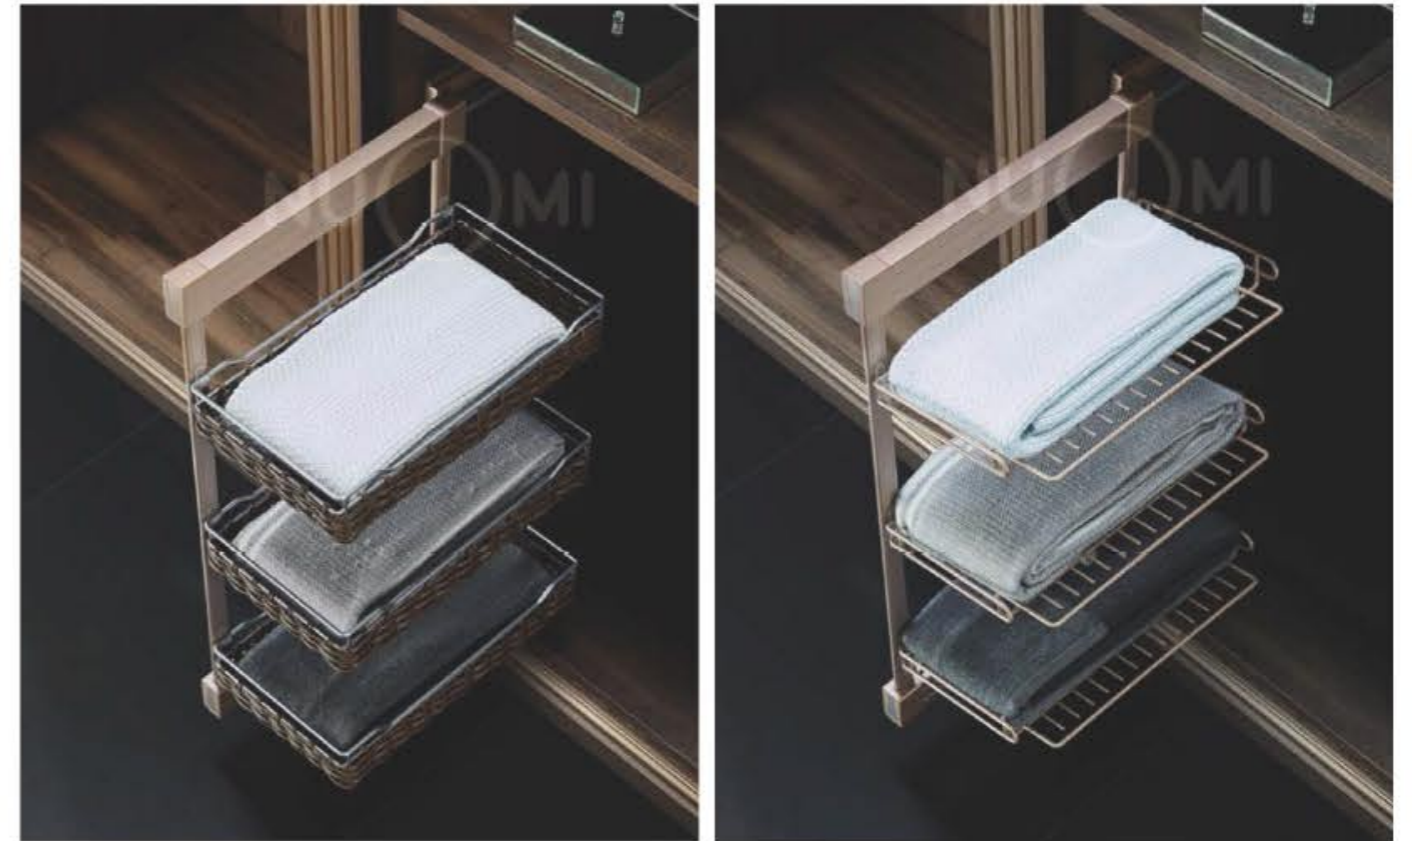

THREE-LAYER WIRE SHELF / P.197

阻尼侧装三层置物架

Damping side-mounted three-layer rack, stylish and elegant design. Multi-layer storage-space design, efficient use of space, everything seems simple, but has a fascinating charm.

阻尼侧装三层置物架，设计时尚、雅致。多层储物空间设计，对空间的高效利用，一切看似简单，却有着让人着迷的魅力。