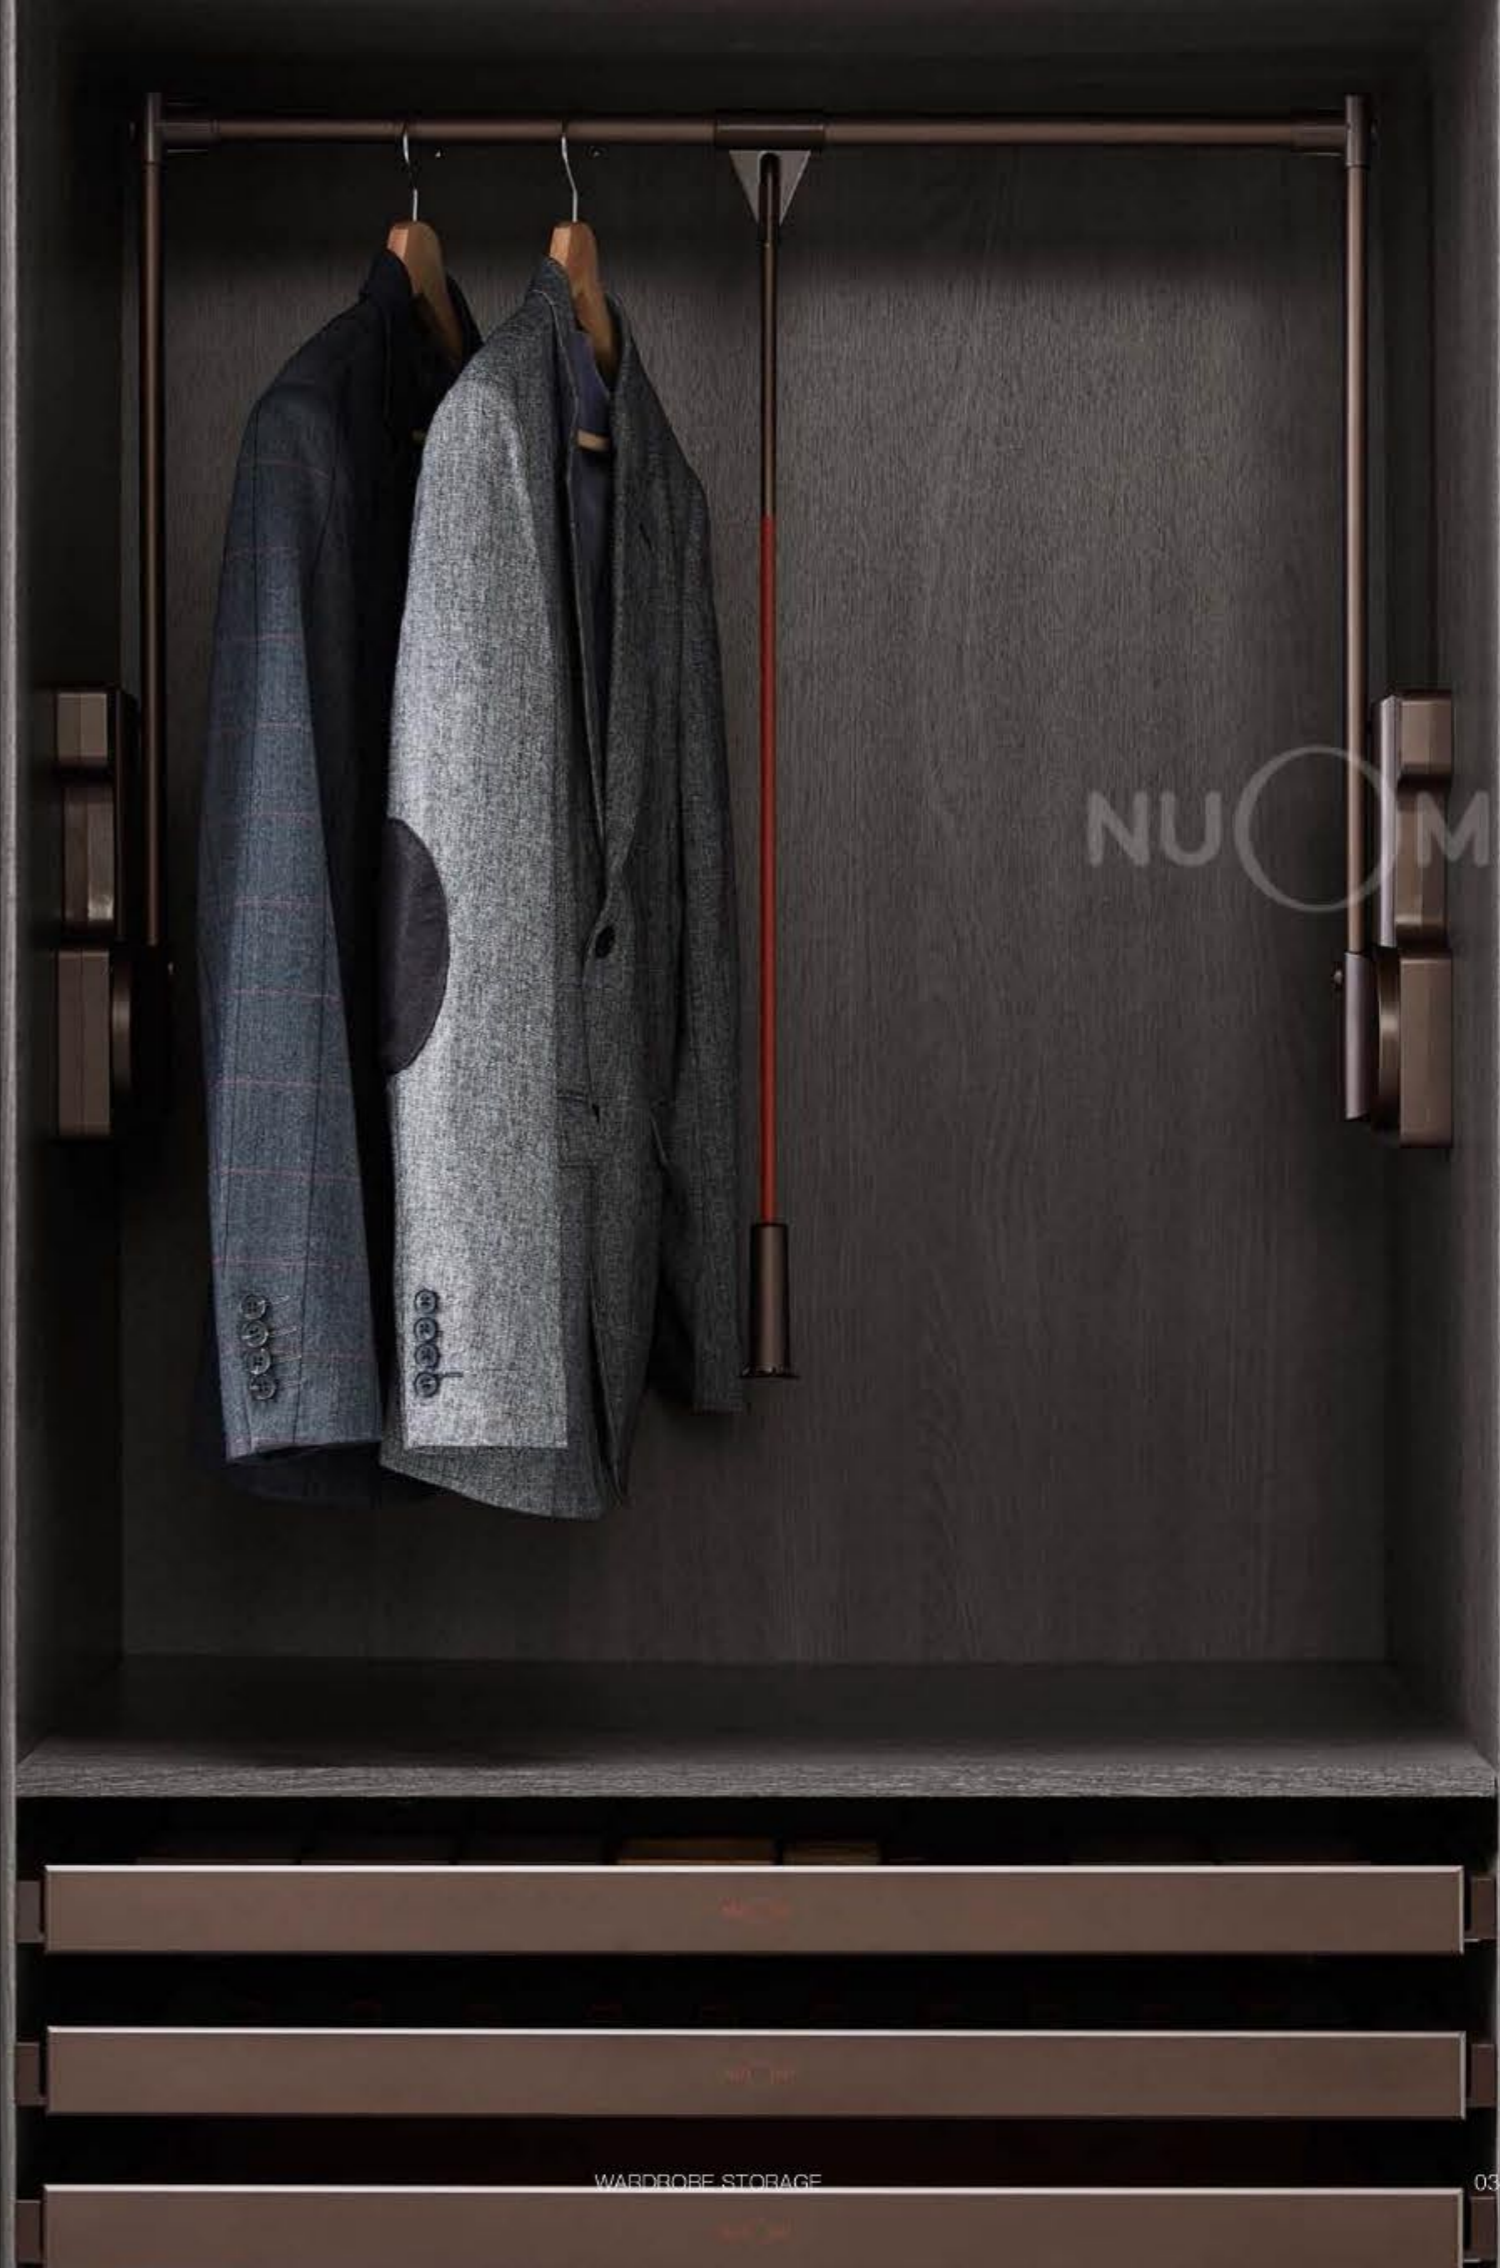

SOFT-CLOSE LIFTABLE HANGER / P.058 阻尼升降挂衣架

Upgrade damping hanger, lifting design, You control the untouchable heights, Give full play to the role of tall ark space, make quality life for you.

升级阻尼挂衣杆，可升降设计，触不可及的高度由您掌控，充分发挥高柜空间作用，为您打造品质生活。