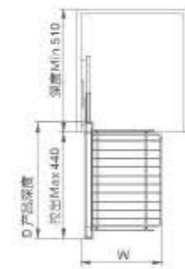

FUNCTION / 功能

三层衣物拉篮组合，容纳量大，适合储存衣服、裤子、毛巾等；搭配阻尼导轨，使用顺滑、平稳、静音；框架结构可根据需求伸缩调节 100mm，可根据不同柜体选配不同规格。

DESIGN / 设计

部件装配完美细致，整体结构稳固，安装简易；氟碳紫金漆，适配能力强，可搭配各种款式、深浅不同色调的衣柜，时尚优雅，尽显衣柜价值品位。

TOP-INSTALL WIRE TROUSERS RACK
阻尼顶装双排西裤架

Item No. 型号	Specification (WxDxH) 规格	Applicative inner width 适用柜内空宽度
6051100	610x468x135mm	—