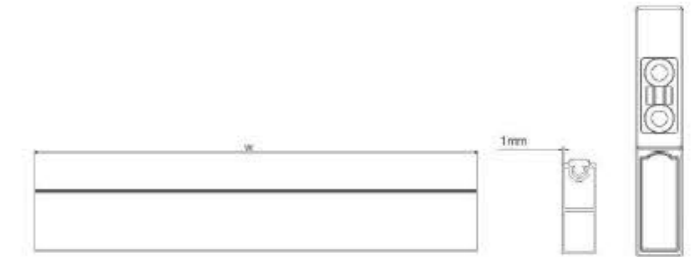

FUNCTION / 功能

Suitable for hanging clothes. Equipped with anti-slip rubber strip, anti-slip noise reduction. Simple design, quick and convenient installation.

适合悬挂各式衣物，搭配防滑胶条，防滑降噪。简约设计，安装快捷方便。

DESIGN / 设计

Perfect and meticulous installation of components, stable overall structure, easy installation. The surface is fluorocarbon coating bronze brown, showing the high-end quality.

部件安装完美细致，整体结构稳固，安装简易；表面氟碳古铜饰，尽显高端品质。