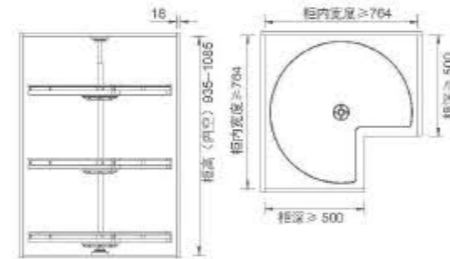

360° THREE-TIER ROTATABLE CORNER SHELF 360°三层转盘

Item No. 型号	Specification (WxDxH) 规格	Applicative inner width 适用柜内空宽度
6082000	Φ720xH935mm	≥ 764mm

FUNCTION / 功能

Suitable to store all kinds of clothings, like towel, dress, portable bag, inset in corner chest piece, utmost use corner space of wardrobe.

适合多功能存放各类衣物, 如毛巾、衣服、围巾、裤子、手提袋等, 安装在转角衣柜处, 最大限度利用衣柜转角空间。

DESIGN / 设计

部件安装完美细致, 整体结构稳固, 安装简易; 氟碳古铜镜漆配法拉利红皮革的结合, 演绎不一样的时尚美学。

LUXURY MULTIFUNCTIONAL SLIDING MIRROR 豪华型推拉旋转镜

Item No. 型号	Specification (WxDxH) 规格	Applicative inner width 适用柜内空宽度
6082400	90x460x1280mm	—