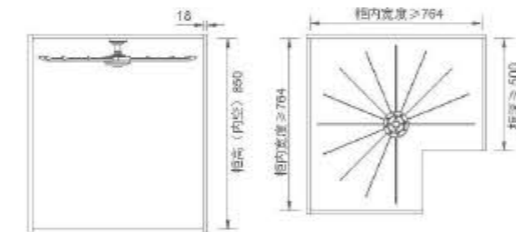

FUNCTION / 功能

Suitable to store pants, towel, install in corner wardrobe, utmost USES corner space of wardrobe.

适合储存裤子、毛巾等,安装在转角衣柜处,最大限度利用衣柜转角空间。

DESIGN / 设计

360° independent rotation design, convenient access to clothing. Wide and flat line pants bar design, elegant shape atmosphere; Add small anti-slip ring, beautiful and practical.

可360°独立旋转设计,方便存取衣物;宽扁线裤杆设计,造型优雅大气;增添小巧防滑圈,美观实用。

ROTATABLE TROUSERS RACK AND SHELF GROUP
旋转裤架转盘组合架

Item No. 型号	Specification (WxDxH) 规格	Applicative inner width 适用柜内空宽度
6041900	Φ710xH935mm	≥ 764mm