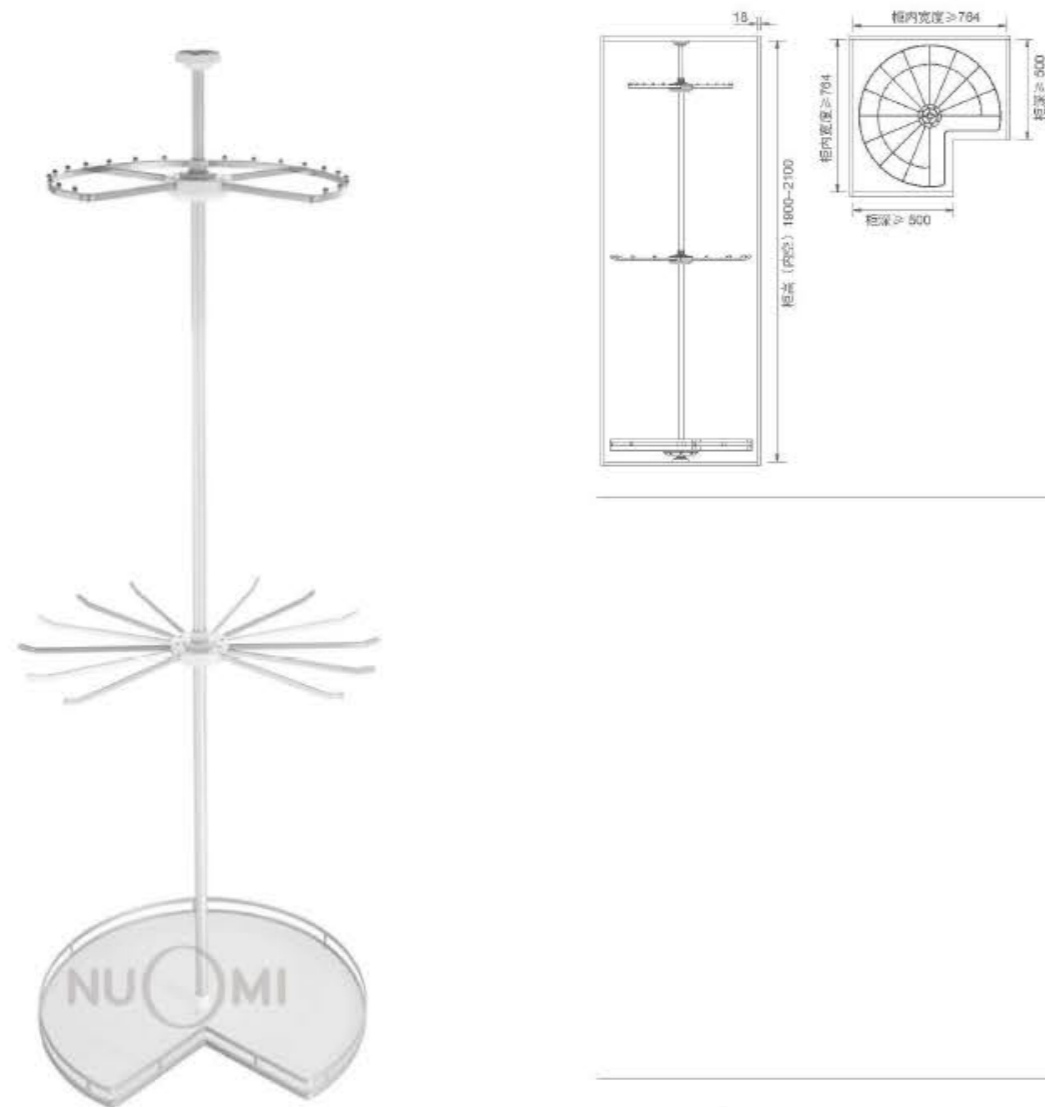

HIGH ROTATABLE MULTIFUNCTIONAL SHELF
高柜旋转多功能组合架

Item No. 型号	Specification (WxDxH) 规格	Applicative inner width 适用柜内空宽度
8042100	Φ710xH(1900-2100)mmmm	≥ 784mm

FUNCTION / 功能

Suitable to store all kinds of clothings, like towel, dress, scarf, socks, pants, portable bag, install in corner wardrobe, utmost use corner space of wardrobe.

适合多功能存放各类衣物, 如毛巾, 衣服, 围巾袜子, 裤子, 手提袋等, 安装在转角衣柜处, 最大限度利用衣柜转角空间。

DESIGN / 设计

每一层可 360° 独立旋转设计, 方便存取衣物; 部件装配完美细致, 整体结构稳固, 安装简单。

HIGH ROTATABLE MULTIFUNCTIONAL SHELF
高柜转盘挂衣架

Item No. 型号	Specification (WxDxH) 规格	Applicative inner width 适用柜内空宽度
8042200	Φ710xH(1900-2100)mmmm	≥ 784mm