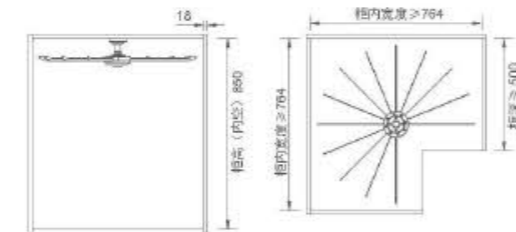

FUNCTION / 功能

Suitable to store pants, towel, install in corner wardrobe, utmost USES corner space of wardrobe.

适合储存裤子、毛巾等, 安装在转角衣柜处, 最大限度利用衣柜转角空间。

DESIGN / 设计

360°旋转设计, 方便存取衣物; 宽扁线裤杆设计, 造型优雅大气; 增添小巧防滑圈, 美观实用。环保喷涂紫金。适配能力强, 尽显衣柜价值品位。

ROTATABLE TROUSERS RACK AND SHELF GROUP
旋转裤架转盘组合架

Item No. 型号	Specification (WxDxH) 规格	Applicative inner width 适用柜内空宽度
6051900	Φ710xH935mm	≥ 764mm