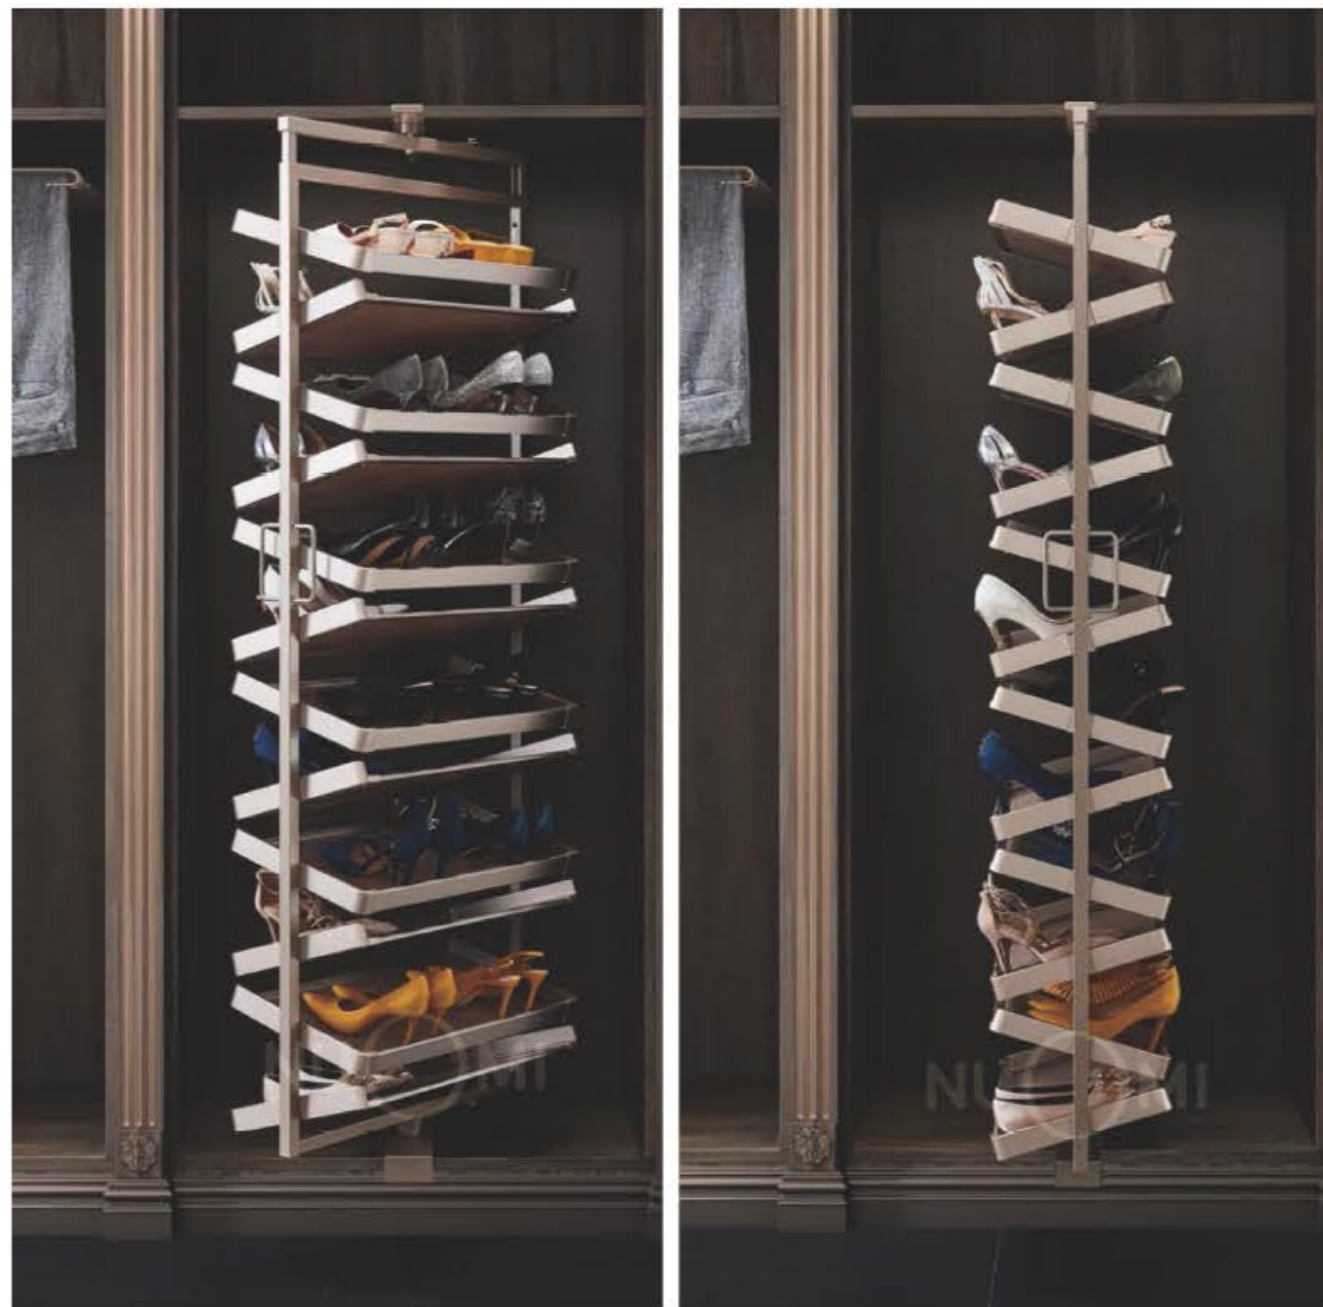

360° ROTATABLE MULTI-TIER SHOES RACK / P.205 360° 旋转多层鞋架

360° rotating multi-layer shoe rack,
Rotating design, easy to take, easy to see.
Bring you the perfect enjoyment in function,
Get your life in order.

360° 旋转多层鞋架, 旋转设计,
拿取方便, 鞋履一目了然,
给您带来功能上的完美享受, 让生活井井有条。